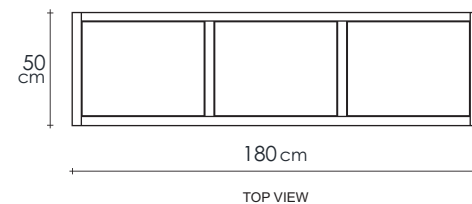

MATERIAL CHART

	Natural Water - based	Natural Oil	Black	Patina
Teakwood FSC	●	●		
White Oak	●	●	●	●
Black Walnut	●	●