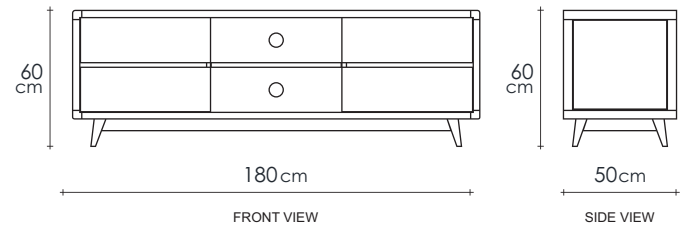

MATERIAL CHART

	Natural Water - based	Natural Oil	Black	Patina
Teakwood FSC	●	●		
White Oak	●	●	●	●
Black Walnut	●	●