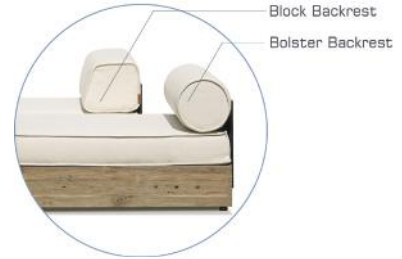

AIKO

Design: Vincent Cantaert

AIKO COMFORT MODULE

This module is part of the AIKO sectional lounge series. For configurations, pillows, tables and protective covers see our catalog / price list.

Block Backrest
Bolster Backrest

AIKO2.L AIKO COMFORT MODULE LEFT ARM

W	44"	110 cm	NW	77 lb	35 kg
D	34"	85 cm	GW	90 lb	41 kg
H	24"	61 cm	VOL	0.67 m ³	
SH	14"	36 cm	PU	1 / box	
AH	20.5"	53 cm	COM	3.5 1y	

Block Backrest COM 4.0 1y

AIKO2BC.L AIKO COMFORT MODULE LEFT ARM WITH BLOCK BACKREST