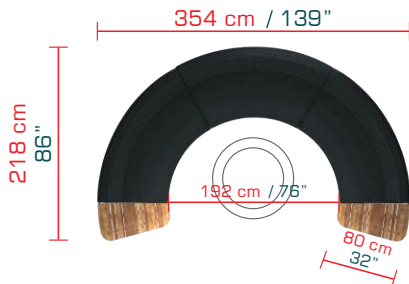

BABCO-2	BABBO configuration 2
BABCO-2*	Sunbrella | Category E
BABCO-2*	Sunbrella | Category G
BABCO-2*	Sunbrella | Category H
BABCO-2	Protective cover
BABO1 + BABO2 + BABO3