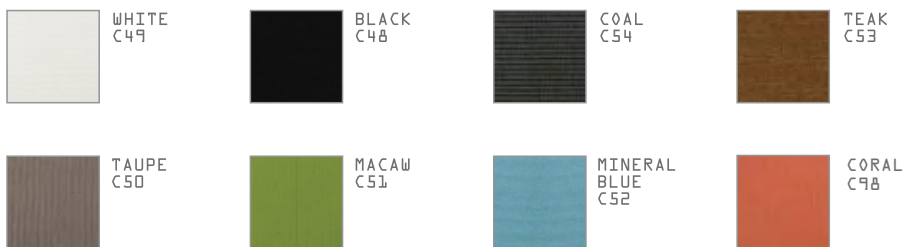

CUSHION

Sunbrella Canvas