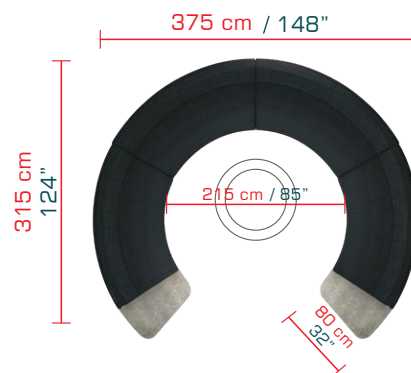

BABCO-12	BABBO Big configuration 6
BABCO-12*	Sunbrella | Category E
BABCO-12*	Sunbrella | Category G
BABCO-12*	Sunbrella | Category H
BABCO-6	Protective cover