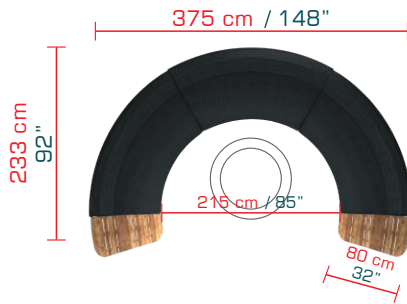

BABCO-8	BABBO Big configuration 2
BABCO-8*	Sunbrella | Category E
BABCO-8*	Sunbrella | Category G
BABCO-8*	Sunbrella | Category H
BABCO-5	Protective cover