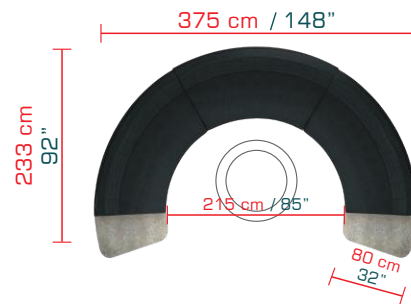

BABCO-11	BABBO Big configuration 5
BABCO-11*	Sunbrella | Category E
BABCO-11*	Sunbrella | Category G
BABCO-11*	Sunbrella | Category H
BABCO-5	Protective cover