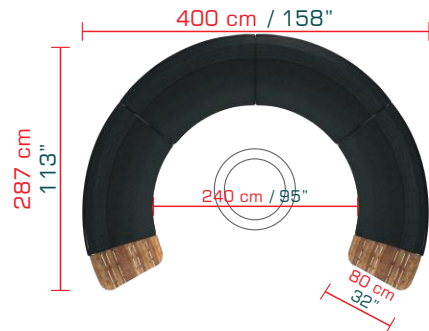

BABCO-14	BABBO Bigger configuration 2
BABCO-14*	Sunbrella | Category E
BABCO-14*	Sunbrella | Category G
BABCO-14*	Sunbrella | Category H
BABCO-8	Protective cover