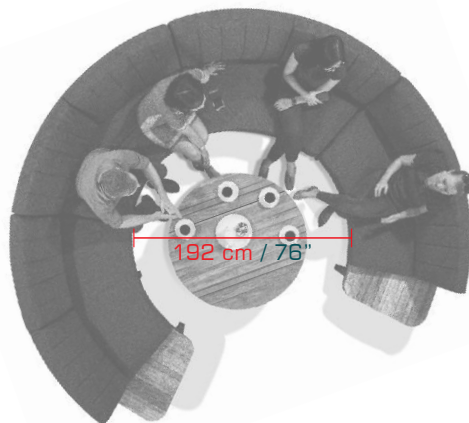

Sunbrella Specials

CUSHION

Sunbrella Sailcloths

BABBO

ROUND SOFA

Design: Vincent Cantaert & Barbara Widiningtias

- BABO1** BABBO LEFT HAND SECTIONAL (TEAK)
- BABO2** BABBO RIGHT HAND SECTIONAL (TEAK)
- BABO3** BABBO SECTIONAL SEAT
- MG5300** MONO LOUNGE TABLE Ø43.5" x 17"H / Ø110 x 43H cm (TEAK)

354 cm / 139"

BABBO

ROUND SOFA

Design: Vincent Cantaert & Barbara Widiningtias

BABBO REG CONFIGURATIONS

Suitable for tables / firepits up to 100 cm / 40" diameter

BABCO-1	BABBO configuration 1
BABCO-1*	Sunbrella Category E
BABCO-1*	Sunbrella Category G
BABCO-1*	Sunbrella Category H
BABCO-1	Protective cover
BABO1 + BABO2	