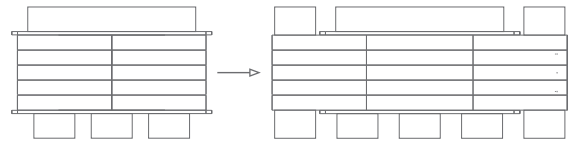

# BAIA

Design: Vincent Cantaert & Barbara Widiningtias

**MG5521 BAIA EXTENSION TABLE 90.5"-141.5" x 39.5" / 230-360 cm x 100 cm (Teak + Frame Stainless Steel)**

L (top-closed)	90.5"	230 cm	NW	207 lb	94 kg
L (top-extended)	141.5"	360 cm	GW	225 lb	102 kg
W	39.5"	100 cm	VOL	2.06 m3	
H	30"	76 cm	PU	1 / box	
CH (closed)	26"	66 cm			
CH (extended)	27"	68.5 cm			

**MG5528 BAIA BENCH 80.5" / 205 cm (Teak+ Frame Stainless Steel)**

L (top)	80.5"	205 cm	NW	73 lb	33 kg
D	17.5"	45 cm	GW	84 lb	38 kg
H	17.5"	45 cm	VOL	0.52 m3	
			PU	1 / box	

FRAME  
Stainless  
Steel

GRADE 304  
HAIRLINE FINISH  
F18