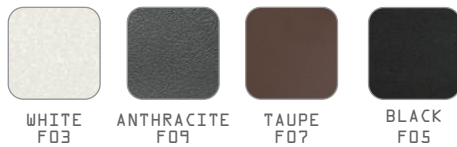

meika

Design: Vincent Cantaert & Barbara Widiningtias

MG3219 MEIKA RIGHT HAND DAYBED

W	80.5"	204 cm	NW	110 lb	50 kg	MG8575 Protective Cover Meika Right Hand Daybed
D	54.5"	139 cm	GW	154 lb	70 kg	
H	34"	86 cm	VOL	2.27 m ³		
SH	15"	38 cm	PU	1 / box		
AH	28.5"	72 cm	COM	8.5 ly		

FRAME
Stainless
Steel

POWDER COATING COLOR
CATEGORY A - SAND
Matt (Gloss 15%)/Sand textured
Application : Stainless Steel

UPHOLSTERY
TWITCHELL LEISURETEX
Application :
Upholstered Frames

CUSHIONS
SUNBRELLA
CATEGORY E - CANVAS
Application:
Cushion Cover

CATEGORY G - SPECIALS

CATEGORY F - STRIPES

CATEGORY H - SAILCLOTHS