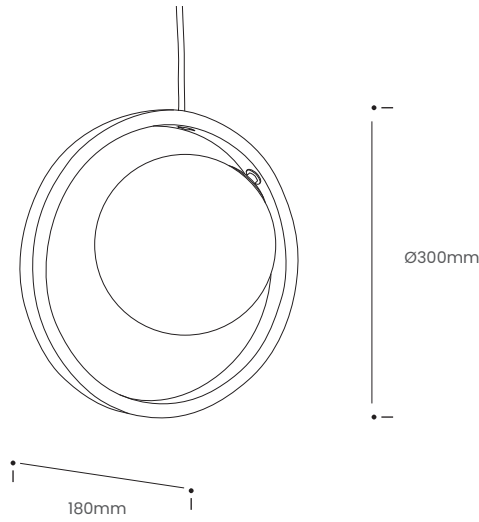

LOER PENDANT

Product Specification

Tom Raffield

Loer Pendant

Inspired by the elliptical orbits of the planets and moons that line the inner edges of our vast solar system, the Loer Pendant Light brings weightless illumination to any space it reaches. Combining beautiful translucent glass, sustainable steam bent ash wood and brushed metallic brass, the Loer showcases minimal, nature-inspired design at its finest.

Meaning 'Moon' in Cornish, the Loer Pendant showcases a translucent glass orb with clouded bands of warm celestial white light which suspends within a sleek halo of supple ash wood. Held in place by brass detailed fixings that reflect the soft illustrious glow of the spherical globe when illuminated, the opulent Loer Pendant looks equally as eye-catching when switched off. This contemporary wooden light is suited to an array of interiors and property styles and looks particularly striking suspended in clusters.

Illuminate space. Seek the extraordinary.

Product Type : Pendant Light	SKU	Wood types	Dimensions L x W x H (mm)		Weight (kg)	
			Unboxed	Boxed	Unboxed	Boxed
Loer Pendant	TR-LOER-P-A	Ash	Ø300 x 180	265 x 265 x 265	1.17	3.2
Materials	Ash 				Other materials Glass diffuser  Brass bulb holder 	
Finish	Non-toxic, hard wearing water based varnish - satin					
Ceiling kit options	Brushed brass ceiling rose and bulb holder 	Ceiling kit Ceiling rose: Ø100mm E27 (240v)	Flex Flex colour: gold  Flex length: 1.8m (Adjustable)	Recommended light bulb Max 9.5W LED		
Care information	Dusting your light regularly and with a light feather duster should keep your light looking clean, otherwise wipe with a damp cloth and remove any moisture with a dry cloth. Gentle furniture polishes can also be used.					
Additional information	<ul style="list-style-type: none"> Suitable for use on 240v circuits. Installation instructions included. 					