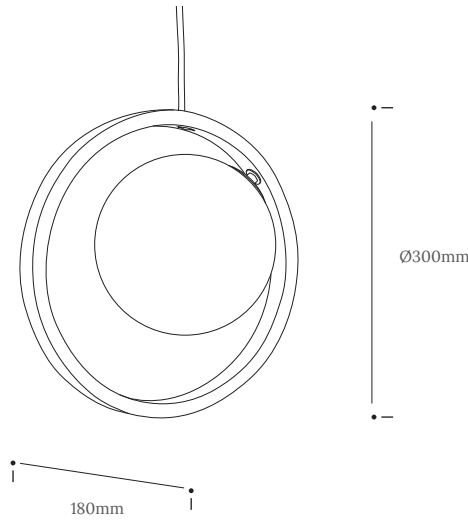

LOER PENDANT

Product Specification

Tom Raffield

Loer Pendant

Inspired by the elliptical orbits of the planets and moons that line the inner edges of our vast solar system, the Loer Pendant Light brings weightless illumination to any space it reaches. Combining beautiful translucent glass, sustainable steam bent ash wood and brushed metallic brass, the Loer showcases minimal, nature-inspired design at its finest.

Meaning 'Moon' in Cornish, the Loer Pendant showcases a translucent glass orb with clouded bands of warm celestial white light which suspends within a sleek halo of supple ash wood. Held in place by brass detailed fixings that reflect the soft illustrious glow of the spherical globe when illuminated, the opulent Loer Pendant looks equally as eye-catching when switched off. This contemporary wooden light is suited to an array of interiors and property styles and looks particularly striking suspended in clusters.

Illuminate space. Seek the extraordinary.

Product Type : Pendant Light	SKU	Wood types	Dimensions L x W x H (mm)		Weight (kg)	
			Unboxed	Boxed	Unboxed	Boxed
Loer Pendant	TR-LOER-P-A	Ash	Ø300 x 180	265 x 265 x 265	1.17	3.2
Materials	Ash 		Other materials Glass diffuser  Brass bulb holder 			
Finish	Non-toxic, hard wearing water based varnish - satin					
Ceiling kit options	Brushed brass ceiling rose and bulb holder 	Ceiling kit Ceiling rose: Ø100mm E27 (240v)	Flex Flex colour: gold  Flex length: 1.8m (Adjustable)	Reccomended light bulb Max 6.5W LED		
Care information	Dusting your light regularly and with a light feather duster should keep your light looking clean, otherwise wipe with a damp cloth and remove any moisture with a dry cloth. Gentle furniture polishes can also be used.					
Additional information	<ul style="list-style-type: none"> Suitable for use on 240v circuits. Installation instructions included. 					