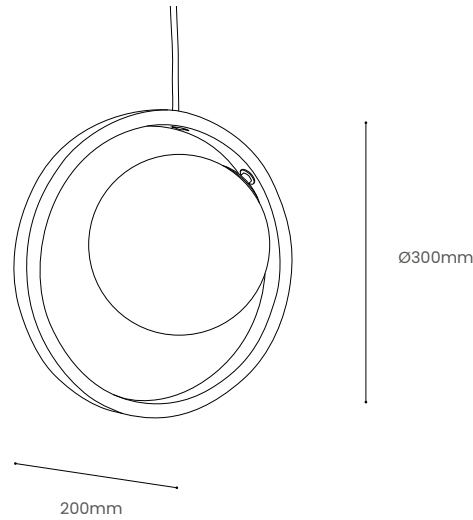

LOER PENDANT

Product Specification

Tom Raffield

Loer Pendant

Inspired by the elliptical orbits of the planets and moons that line the inner edges of our vast solar system, the Loer Pendant Light brings weightless illumination to any space it reaches. Combining beautiful translucent glass, sustainable steam bent ash wood and brushed metallic brass, the Loer showcases minimal, nature-inspired design at its finest.

Meaning 'Moon' in Cornish, the Loer Pendant showcases a translucent glass orb with clouded bands of warm celestial white light which suspends within a sleek halo of supple ash wood. Held in place by brass detailed fixings that reflect the soft illustrious glow of the spherical globe when illuminated, the opulent Loer Pendant looks equally as eye-catching when switched off. This contemporary wooden light is suited to an array of interiors and property styles and looks particularly striking suspended in clusters.

Illuminate space. Seek the extraordinary.

Product Type : Pendant Light	SKU	Wood types	Dimensions L x W x H (mm)		Weight (kg)	
			Unboxed	Boxed	Unboxed	Boxed
Loer Pendant	TR-LOER-P-A	Ash	Ø300 x 200	265 x 265 x 265	1.17	3.2
Materials	Ash 		Other materials Glass diffuser  Brass bulb holder 			
Finish	Non-toxic, hard wearing water based varnish - satin					
Ceiling kit options	Brushed brass ceiling rose and bulb holder 	Ceiling kit Ceiling rose: Ø100mm E27 (240v)	Flex Flex colour: gold  Flex length: 1.8m (Adjustable)	Recommended light bulb Max 9.5W LED		
Care information	Dusting your light regularly and with a light feather duster should keep your light looking clean, otherwise wipe with a damp cloth and remove any moisture with a dry cloth. Gentle furniture polishes can also be used.					
Additional information	<ul style="list-style-type: none"> Suitable for use on 240v circuits. Installation instructions included. 					