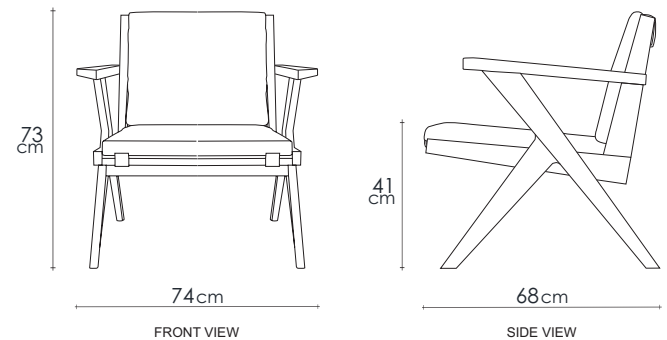

TECHNICAL DRAWING