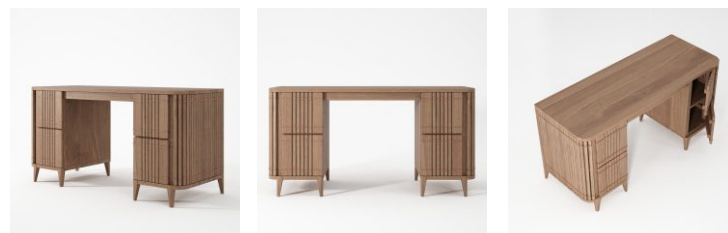

Koppar

DESK | KARPENTER LIVING

KARPENTER®
Designed by Us Defined by Nature

KP11

Taking inspiration from the Art Deco, the Koppar collection brings a fusion between solid wood, geometric lines, and metallic accent.

Dimensions : 150 x 59 x 77 cm

Packing Size : 158 x 67 x 15.5 cm

85 x 65 x 80.5 cm

Cbm : 0.61

MATERIAL COMBINATION

• Teakwood FSC
Natural Water-Based

• White Oak
Patina Oil-Based

• Copper Wire