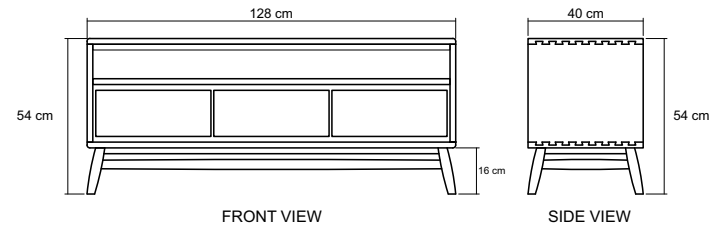

TW25

TIMBER FINISHES

The original design of the twist cupboard speaks volumes about its owner's desire for playful and trendy living.

Dimensions : 128 x 40 x 54 cm

Packing Size : 133 x 45 x 60 cm

Cbm : 0.36

NOTE :
Drawer = 37 X 30 X 13 cm

MATERIAL CHART

	Natural Water - based	Natural Oil	Black	Patina
Teakwood FSC	●	●		
White Oak	●	●	●	●
Black Walnut	●	●		