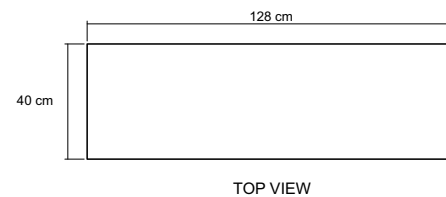

TW25

TIMBER FINISHES

The original design of the twist cupboard speaks volumes about its owner's desire for playful and trendy living.

Dimensions : 128 x 40 x 54 cm

Packing Size : 133 x 45 x 60 cm

Cbm : 0.36

NOTE :
Drawer = 37 X 30 X 13 cm

MATERIAL CHART

	Natural Water - based	Natural Oil	Black	Patina
Teakwood FSC	●	●		
White Oak	●	●	●	●
Black Walnut	●	●		