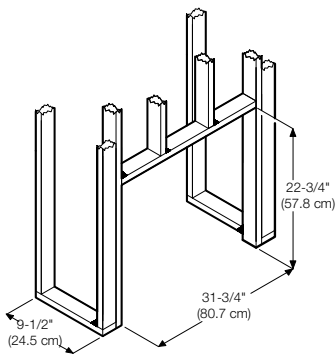

33" Plug-in Firebox

DF3033ST

33" plug-in electric firebox offers a 120 volt plug-in widescreen electric firebox with thermostat controlled fan-forced heat. With our patented electric flame technology, the pulsating embers with hand finished logs molded from real wood logs offer incredible realism. Includes on/off flame control and separate controls for flame speed, interior brightness and heater.

Framing Dimensions

120 Volts | 780 Watts | 2,660 BTU

Model #	Description	Lbs / Kg	UPC	Wty. ¹	Carton Dimensions (WxHxD)		Cube	
					Inches	cm	ft ³	m ³
DF3033ST	33" self-trimming widescreen electric firebox	60.4 / 27.5	781052 054271	5 year	37-1/4 x 27-5/8 x 13	94.6 x 70.1 x 33	7.7	0.22