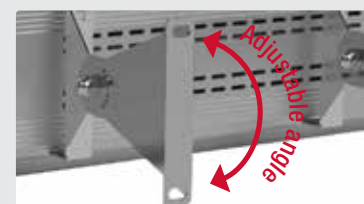

Installation Options

Includes pivoting mounting bracket

Hardware Connection

Designed for permanent installations on a dedicated circuit

Adjustable Angle

Remote control included

Automatic Shutoff

Unit has safety mechanism that automatically shuts off power to the unit after 8 hours of operation