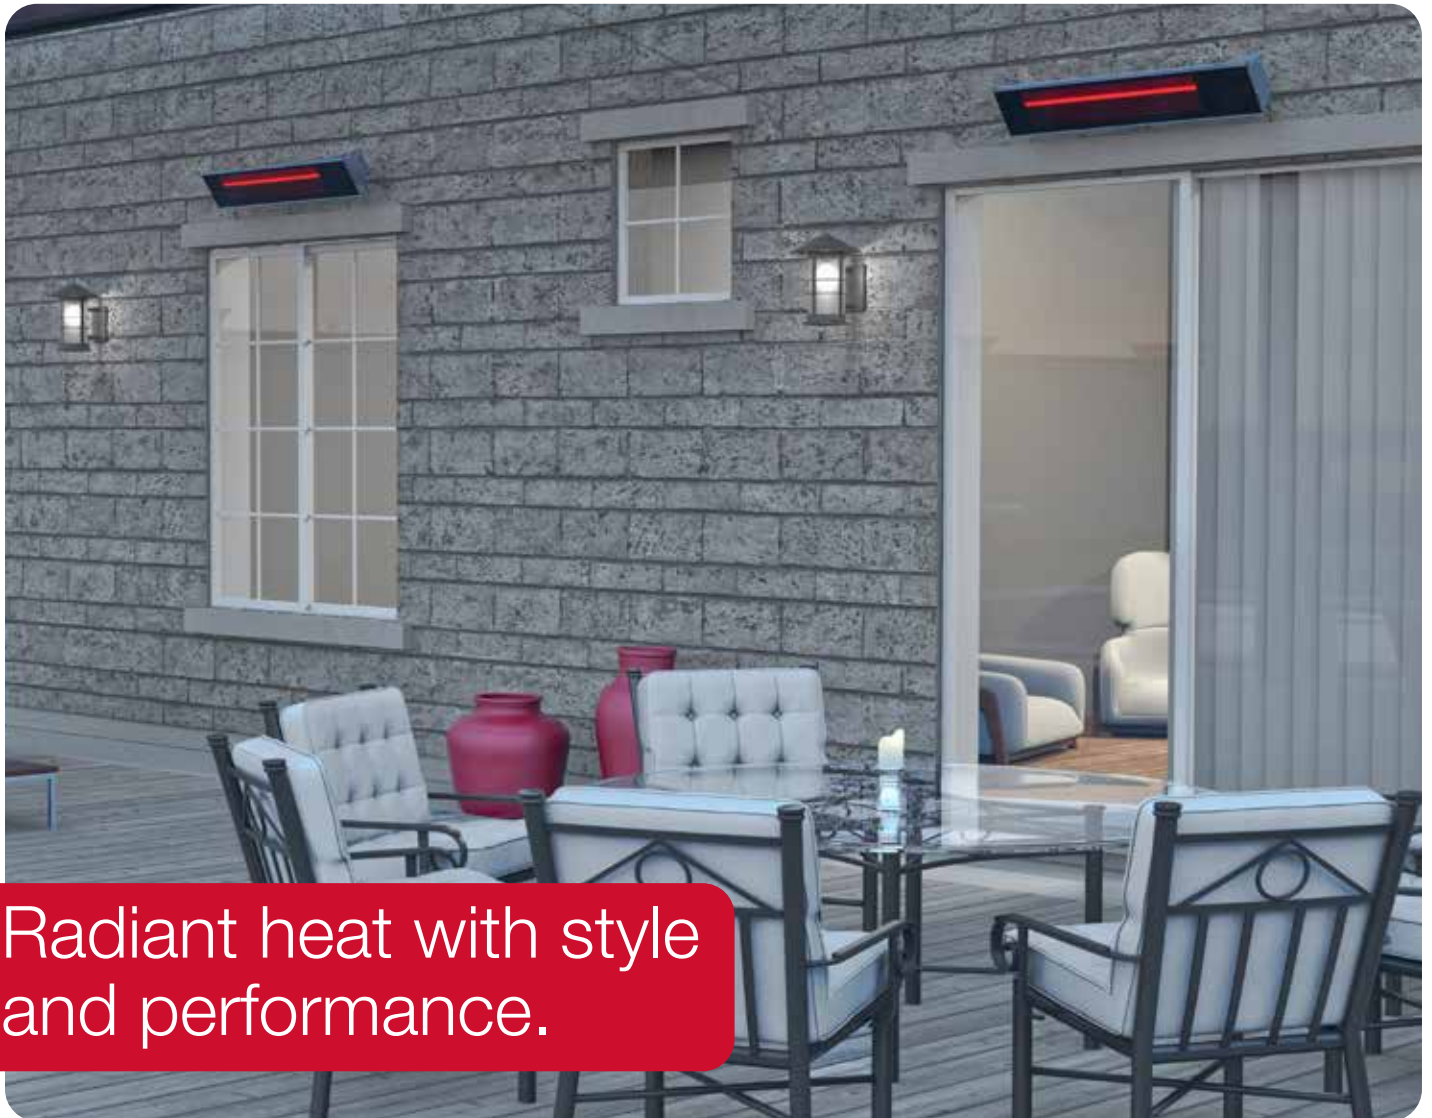

Electric Infrared Heater

Indoor/Outdoor Infrared Heater

DIR Series

Radiant heat with style
and performance.

The precision-engineered Ceramic Glass Infrared Heater provides premium performance that heats as beautifully as it looks. Schott Nextrema[®] ceramic tinted glass combines high-temperature, thermal shock and chemical resistance, excellent infrared transmission, non-porous surface and attractive design. And with full heating power available in under 6 seconds, you can go from cold to comfortable with a quick touch of the remote control.

Instant Heat

Ruby halogen bulb provides full power in under 6 seconds

Waterproof

IP65 rated for outdoor or indoor use

Corrosion Resistant

Anodized aluminum casing provides long life

Durable

Up to 5,000 hours of running life