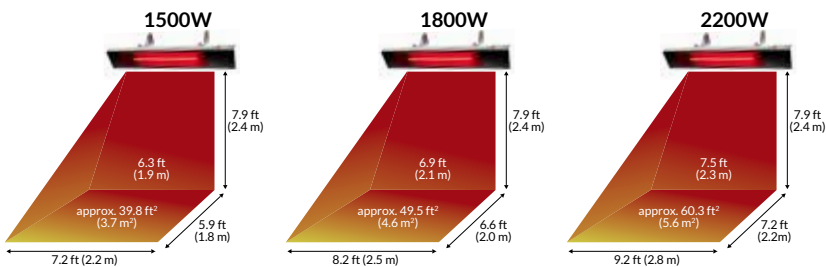

Outdoor heating area wall-mounted

Model #	Description	Mounting	UPC	Watts	Volts	Warranty†	Product Dimensions (WxHxD)	
							Inches	cm
DIR22A10GR	Infrared Ceramic Glass Heater	Wall, Surface Only	781052 123557	2200	240	1 yr.	35-1/2 x 6-3/4 x 3	90.2 x 17.0 x 7.6
DIR18A10GR	Infrared Ceramic Glass Heater	Wall, Ceiling, Surface Only	781052 123533	1800	240	1 yr.		
DIR15A10GR	Infrared Ceramic Glass Heater	Wall, Ceiling, Surface Only	781052 123526	1500	120	1 yr.		