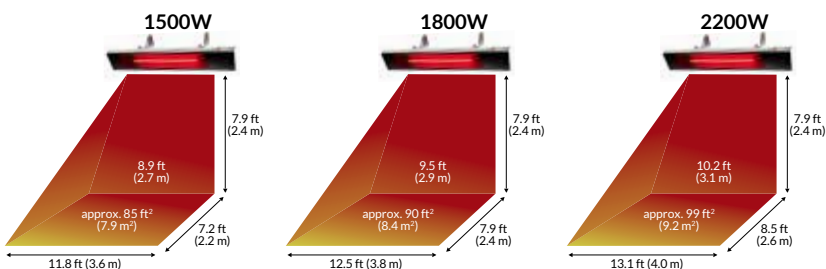

Outdoor heating area wall-mounted

Model #	Description	Mounting	UPC	Watts	Volts	Warranty†	Product Dimensions (WxHxD)	
							Inches	cm
DIR22A10GR	Infrared Ceramic Glass Heater	Wall, Surface Only	781052 123557	2200	240	1 yr.	35-1/2 x 6-3/4 x 3	90.2 x 17.0 x 7.6
DIR18A10GR	Infrared Ceramic Glass Heater	Wall, Ceiling, Surface Only	781052 123533	1800	240	1 yr.		
DIR15A10GR	Infrared Ceramic Glass Heater	Wall, Ceiling, Surface Only	781052 123526	1500	120	1 yr.		