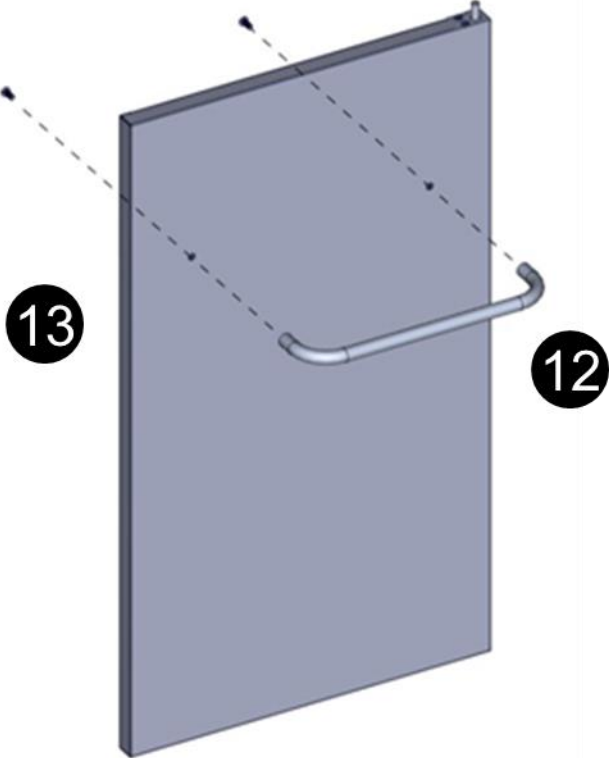

Truss Head Screw 5/32-32 x 3/8"  
 Vis cruciforme 5/32-32 x 3/8"  
 Tornillo de cabeza ovalada 5/32-32 x 3/8"

Pivot Hinge  
 Charnière de pivot  
 Bisagra pivotante

Flat Washer 5/32"  
 Rondelle plate 5/32"  
 Arandela plana 5/32"

14

15

16

17

18

19

20

21