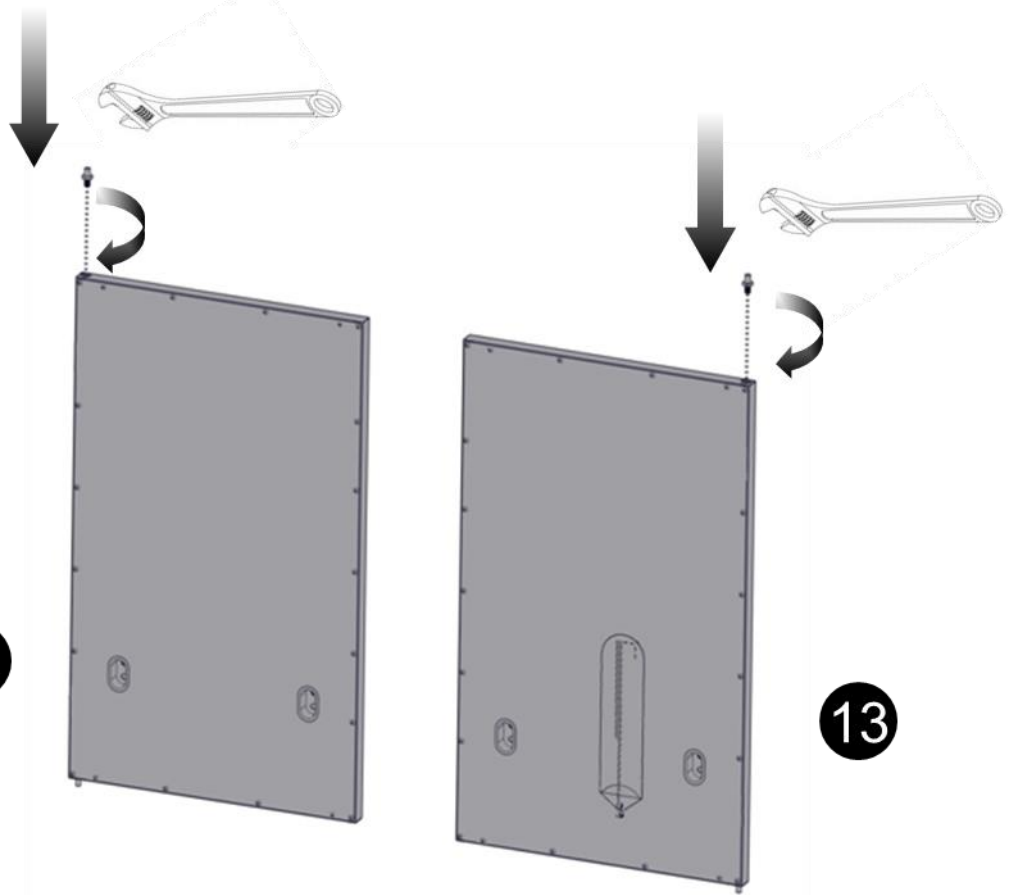

Truss Head Screw 5/32-32 x 3/8"  
 Vis cruciforme 5/32-32 x 3/8"  
 Tornillo de cabeza ovalada 5/32-32 x 3/8"

Pivot Hinge  
 Charnière de pivot  
 Bisagra pivotante

Flat Washer 5/32"  
 Rondelle plate 5/32"  
 Arandela plana 5/32"

14

15

16

17

18

19

20

21