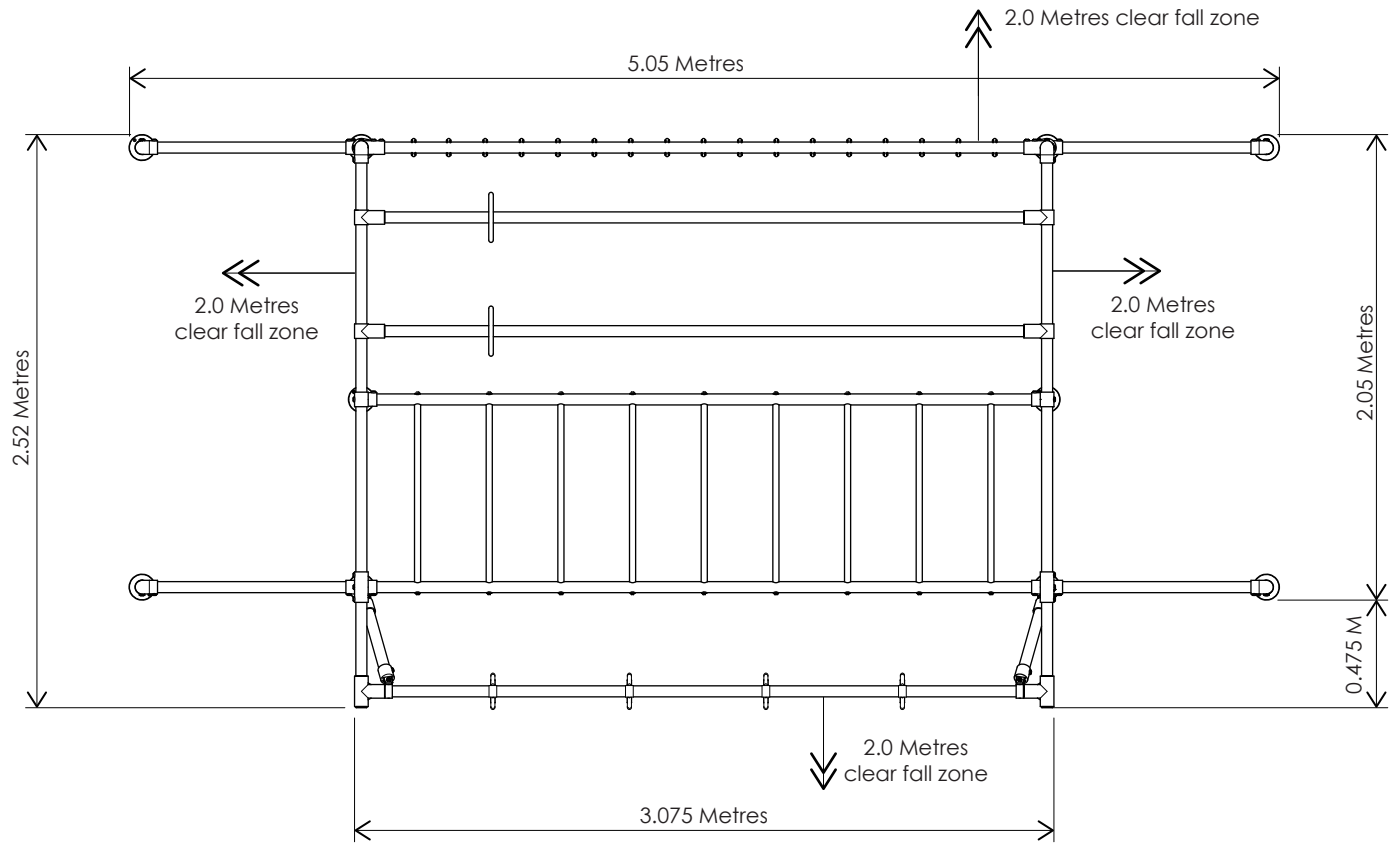

## FUNKY MONKEY BARS® THE SPIDER MONKEY OVERALL DIMENSIONS

A minimum of 2.0 metres clear fall zone is recommended around the elevated hanging points of your Funky Monkey Bars®.

**PLAN VIEW**  
(not to scale)

**SIDE VIEW**  
(not to scale)