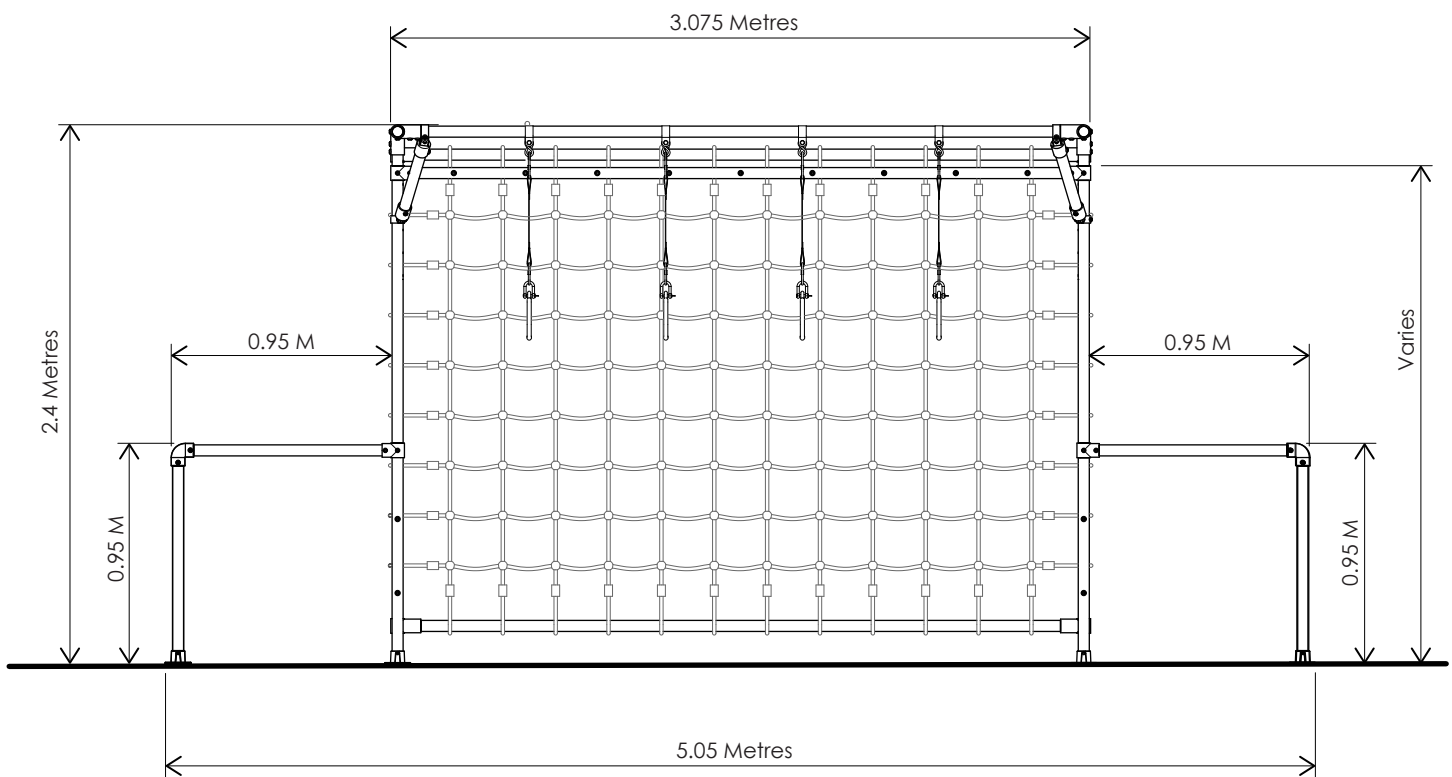

## FUNKY MONKEY BARS® THE SPIDER MONKEY OVERALL DIMENSIONS

A minimum of 2.0 metres clear fall zone is recommended around the elevated hanging points of your Funky Monkey Bars®.

**PLAN VIEW**  
(not to scale)

**SIDE VIEW**  
(not to scale)