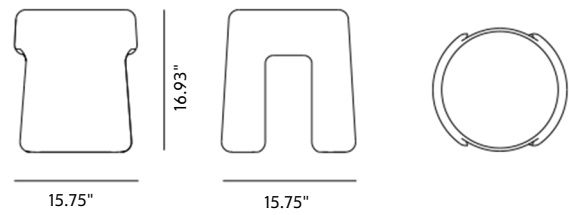

Upholstery according to current price list.