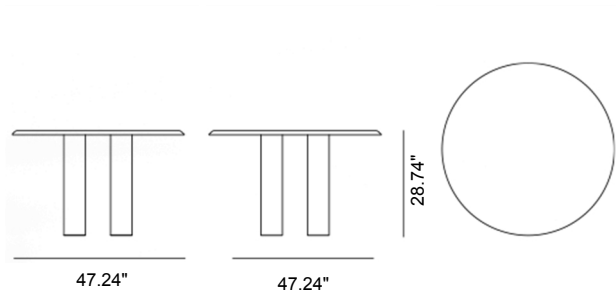

WOOD

Fredericia