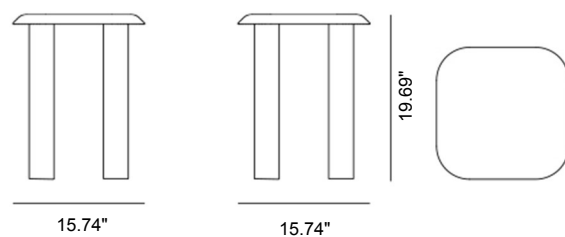

WOOD

Fredericia