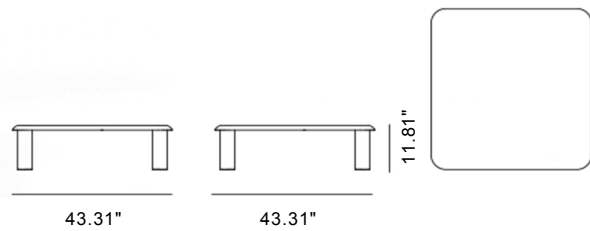

WOOD

Fredericia