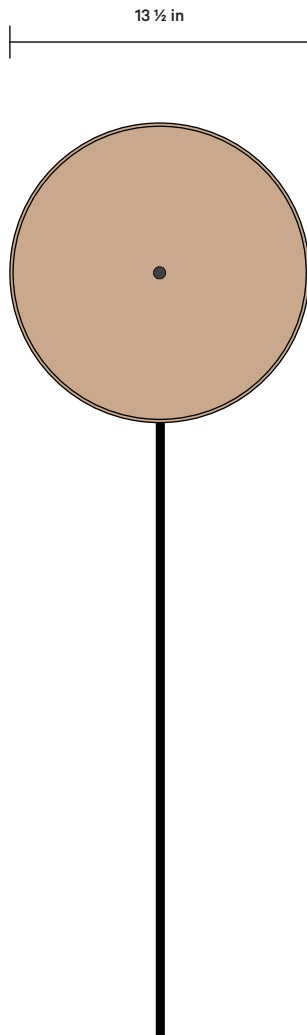

In Common With

SIDE VIEW

FRONT VIEW

The Alien shade is handmade by draping a slab of clay over a press mold. Have questions or need help deciding? Contact sales@incommonwith.com.

DETAILS

Materials	Ceramic, Steel
Bulb Included	E12 / 110 V / 4.5 W / 450 lm / 2700 K
Lead Time	12 Weeks
Max Wattage	10 W
Certifications	

FINISH OPTIONS

● Tan Clay ● White Clay ● Terracotta

NOTES

1. Every ceramic shade is handmade and may exhibit slight variations in form and material.
2. Comes with 10 feet of black rubber cord. Contact us if you'd like something custom.
3. On/off switch is located 2 feet from the plug.