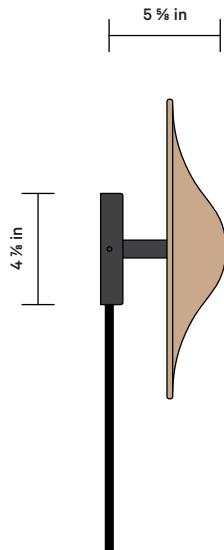

In Common With

SIDE VIEW

FRONT VIEW

The Alien shade is handmade by draping a slab of clay over a press mold. Have questions or need help deciding? Contact sales@incommonwith.com.

DETAILS

Materials	Ceramic, Steel
Bulb Included	E12 / 110 V / 4.5 W / 450 lm / 2700 K
Lead Time	12 Weeks
Max Wattage	10 W
Certifications	

FINISH OPTIONS

● Tan Clay ● White Clay ● Terracotta

NOTES

1. Every ceramic shade is handmade and may exhibit slight variations in form and material.
2. Comes with 10 feet of black rubber cord. Contact us if you'd like something custom.
3. On/off switch is located 2 feet from the plug.