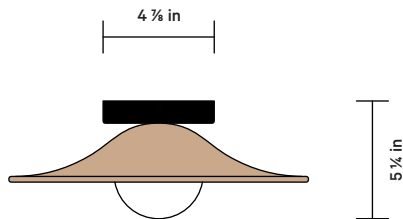

In Common With

SIDE VIEW

BOTTOM VIEW

The Alien shade is handmade by draping a slab of clay over a press mold. Have questions or need help deciding? Contact sales@incommonwith.com.

DETAILS

Materials	Ceramic, Steel, Glass
Bulb Included	G9 / 110 V / 4.5 W / 450 lm / 2700 K Dimmable
Lead Time	12 Weeks
Max Wattage	10 W
Certifications	 