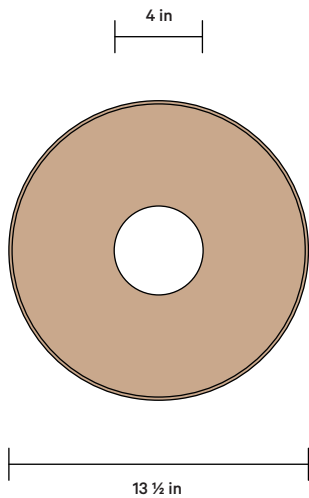

In Common With

SIDE VIEW

BOTTOM VIEW

The Alien shade is handmade by draping a slab of clay over a press mold. Have questions or need help deciding? Contact sales@incommonwith.com.

DETAILS

Materials	Ceramic, Steel, Glass
Bulb Included	G9 / 110 V / 4.5 W / 450 lm / 2700 K Dimmable
Lead Time	12 Weeks
Max Wattage	10 W
Certifications	 