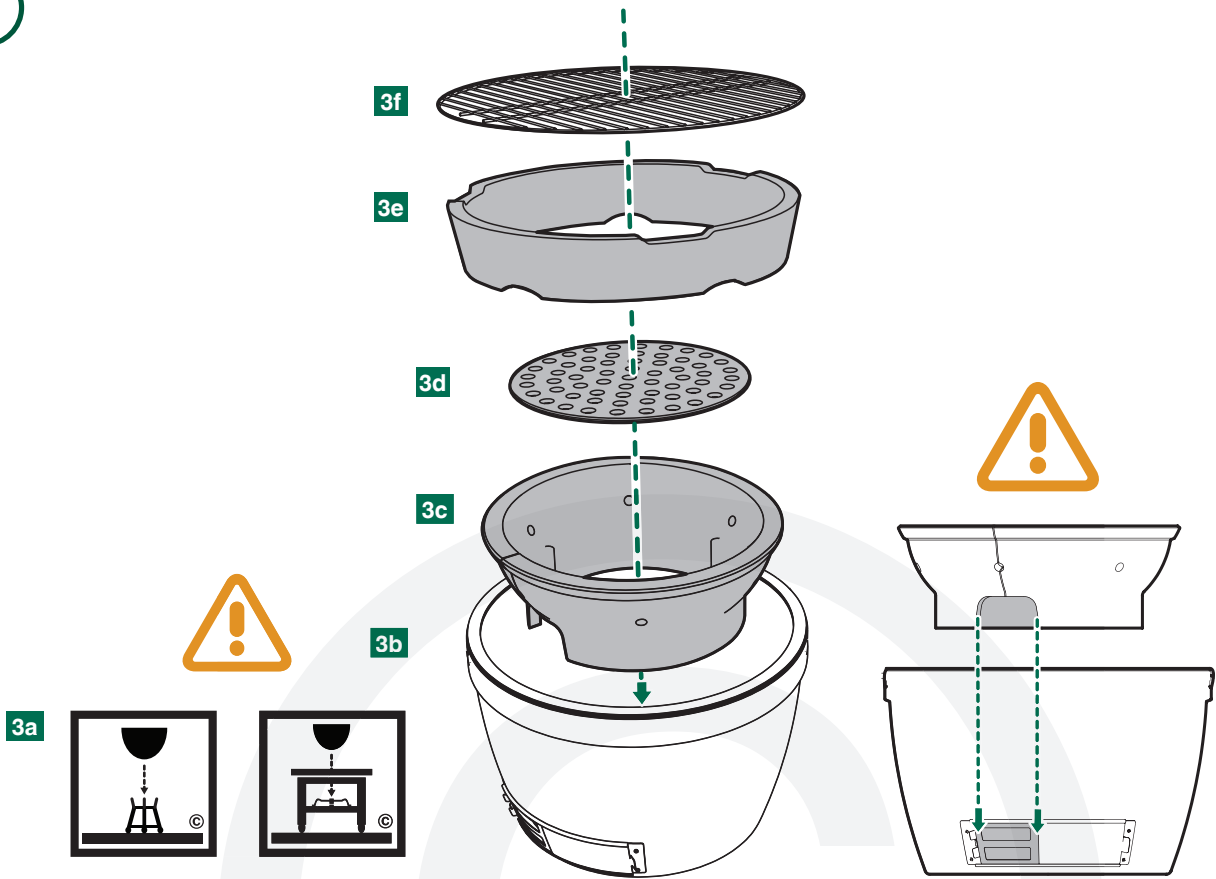

XXL XL L M S MX MN

EGG[®] and Band Assembly Instructions

7/16" + 1/2"
(Nr. 11 + 13)

www.biggreenegg.com/assembly-videos

 www.biggreenegg.com

 www.biggreenegg.ca

 www.biggreenegg.eu

 www.biggreenegg.co.uk

© COPYRIGHT BIG GREEN EGG INC.

4

5

© COPYRIGHT BIG GREEN EGG INC.

© COPYRIGHT BIG GREEN EGG INC.

6 
1/2" (Nr. 13)

7 
7/16" (Nr. 11)
1/2" (Nr. 13)

© COPYRIGHT BIG GREEN EGG INC.