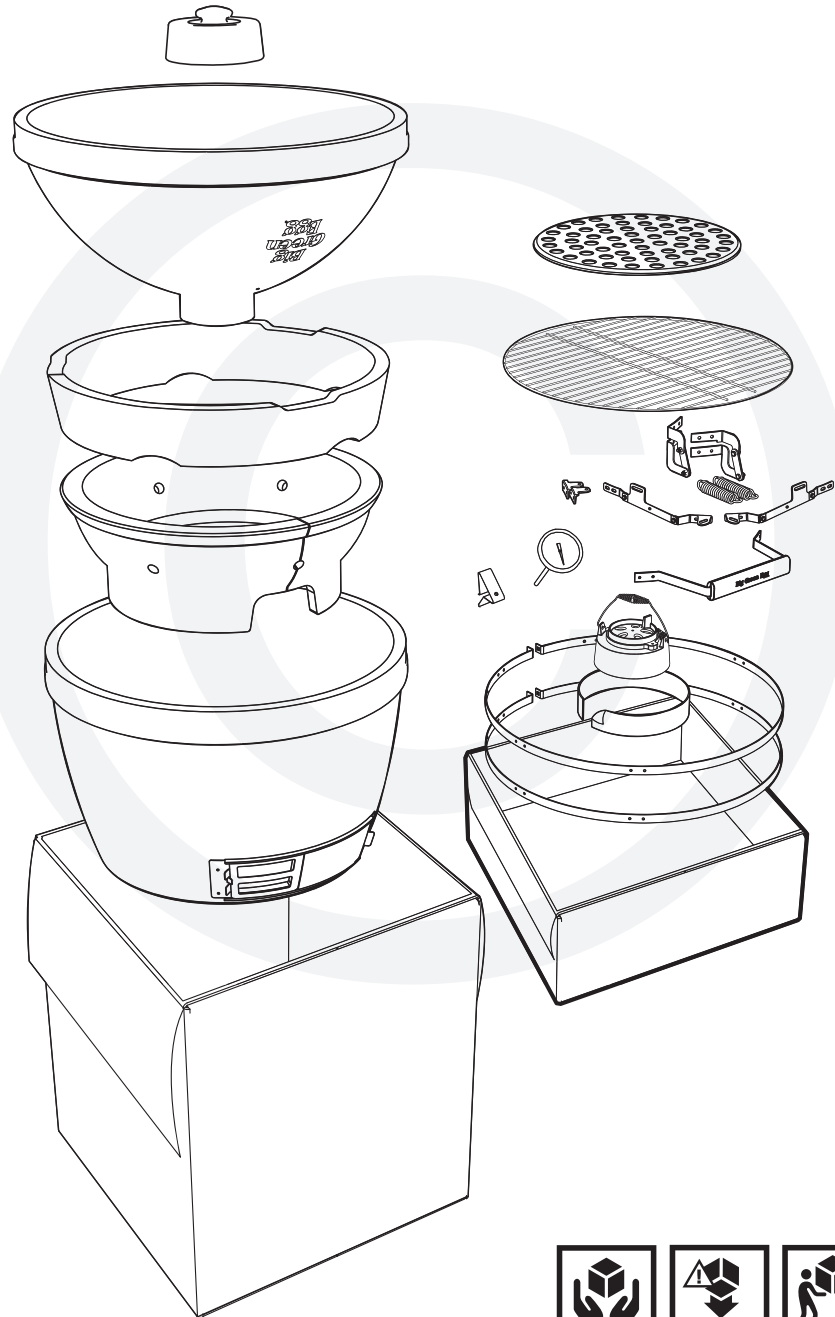

© COPYRIGHT BIG GREEN EGG INC.