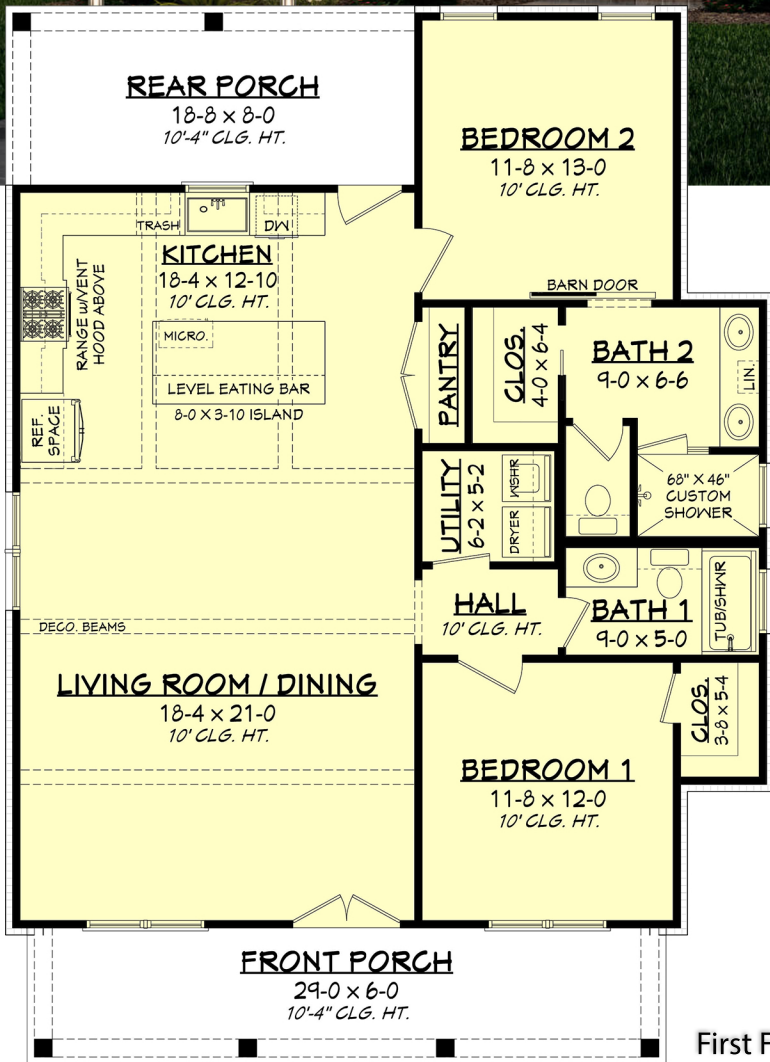

Designing Homes
HOUSE PLAN ZONE
 Building Relationships

First Floor Plan

Rear View

Carolina House Plan

1257

1257 Sq Ft.

1 Stories

2 Bedrooms

35-0 Width

2 Bathrooms

48-6 Depth

Phone: 601.336.3254 sales@hpzplans.com

www.hpzplans.com/products/carolina