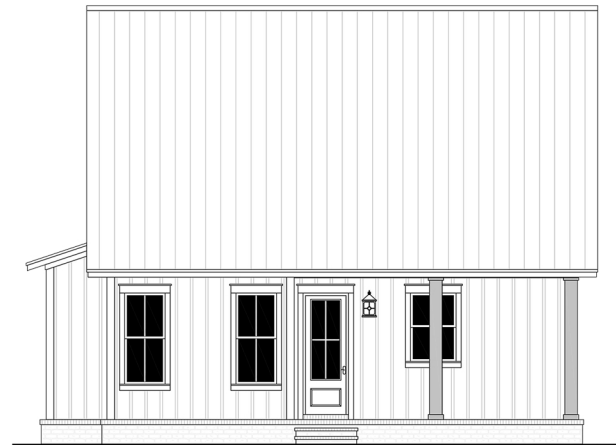

Designing Homes
HOUSE PLAN ZONE
 Building Relationships

First Floor Plan

Rear View

Carolina House Plan

1257

1257 Sq Ft.

1 Stories

2 Bedrooms

35-0 Width

2 Bathrooms

48-6 Depth

Phone: 601.336.3254 sales@hpzplans.com

www.hpzplans.com/products/carolina