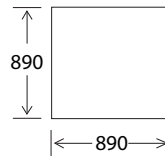

DIMENSIONS

TOP VIEW

- A** 3.5 Seater
- E** Ottoman Large
- I** 2.5 Seater 1 Arm LHF or RHF
- B** 3 Seater
- F** Ottoman Small
- J** Large Chaise LHF or RHF
- C** 2.5 Seater
- G** 3.5 Seater 1 Arm LHF or RHF
- K** Small Chaise LHF or RHF
- D** Chair
- H** 3 Seater 1 Arm LHF or RHF

SIDE VIEW

OTTOMAN LARGE SIDE VIEW

SCATTER

EXAMPLE CONFIGURATIONS

- G** 3.5 Seater 1 Arm LHF
- K** Small Chaise RHF

- K** Small Chaise LHF
- I** 2.5 Seater 1 Arm RHF

- J** Large Chaise LHF
- H** 3 Seater 1 Arm RHF

- F** Ottoman Small
- A** 3.5 Seater
- D** Chair

- F** Ottoman Small
- I** 2.5 Seater 1 Arm LHF
- I** 2.5 Seater 1 Arm RHF

- H** 3 Seater 1 Arm LHF
- H** 3 Seater 1 Arm RHF
- F** Ottoman Small

DEEP DIMENSIONS