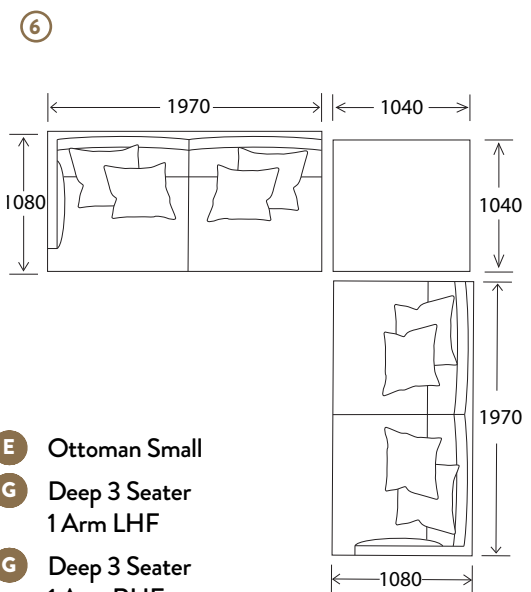

- F** Ottoman Small
- A** 3.5 Seater
- D** Chair

- F** Ottoman Small
- I** 2.5 Seater 1 Arm LHF
- I** 2.5 Seater 1 Arm RHF

- H** 3 Seater 1 Arm LHF
- H** 3 Seater 1 Arm RHF
- F** Ottoman Small

DEEP DIMENSIONS

TOP VIEW

- A** Deep 3.5 Seater
- E** Ottoman Small
- I** Large Chaise LHF or RHF
- B** Deep 3 Seater
- F** Deep 3.5 Seater 1 Arm LHF or RHF
- J** Small Chaise LHF or RHF
- C** Deep 2.5 Seater
- G** Deep 3 Seater 1 Arm LHF or RHF
- H** Deep 2.5 Seater 1 Arm LHF or RHF
- D** Ottoman Large

SIDE VIEW

OTTOMAN LARGE SIDE VIEW

SCATTERS

EXAMPLE CONFIGURATIONS

- F** Deep 3.5 Seater 1 Arm LHF
- J** Small Chaise RHF

- G** Deep 3 Seater 1 Arm LHF
- I** Large Chaise RHF

- E** Ottoman Small
- H** Deep 2.5 Seater 1 Arm LHF
- H** Deep 2.5 Seater 1 Arm RHF

- E** Ottoman Small
- G** Deep 3 Seater 1 Arm LHF
- G** Deep 3 Seater 1 Arm RHF