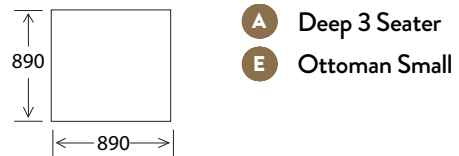

TOP VIEW

- A** Deep 3.5 Seater
- E** Ottoman Small
- I** Large Chaise LHF or RHF
- B** Deep 3 Seater
- F** Deep 3.5 Seater 1 Arm LHF or RHF
- J** Small Chaise LHF or RHF
- C** Deep 2.5 Seater
- G** Deep 3 Seater 1 Arm LHF or RHF
- H** Deep 2.5 Seater 1 Arm LHF or RHF
- D** Ottoman Large

SIDE VIEW

OTTOMAN LARGE SIDE VIEW

SCATTERS

EXAMPLE CONFIGURATIONS

- F** Deep 3.5 Seater 1 Arm LHF
- J** Small Chaise RHF

- G** Deep 3 Seater 1 Arm LHF
- I** Large Chaise RHF

- E** Ottoman Small
- H** Deep 2.5 Seater 1 Arm LHF
- H** Deep 2.5 Seater 1 Arm RHF

- E** Ottoman Small
- G** Deep 3 Seater 1 Arm LHF
- G** Deep 3 Seater 1 Arm RHF