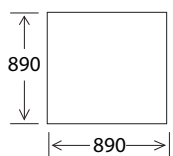

- F** Ottoman Small
- A** 3.5 Seater
- D** Chair

- F** Ottoman Small
- I** 2.5 Seater 1 Arm LHF
- I** 2.5 Seater 1 Arm RHF

- H** 3 Seater 1 Arm LHF
- H** 3 Seater 1 Arm RHF
- F** Ottoman Small

DEEP DIMENSIONS

TOP VIEW

- A** Deep 3.5 Seater
- E** Ottoman Small
- I** Large Chaise LHF or RHF
- B** Deep 3 Seater
- F** Deep 3.5 Seater 1 Arm LHF or RHF
- J** Small Chaise LHF or RHF
- C** Deep 2.5 Seater
- G** Deep 3 Seater 1 Arm LHF or RHF
- H** Deep 2.5 Seater 1 Arm LHF or RHF
- D** Ottoman Large

SIDE VIEW

OTTOMAN LARGE SIDE VIEW

SCATTERS

EXAMPLE CONFIGURATIONS

- F** Deep 3.5 Seater 1 Arm LHF
- J** Small Chaise RHF

- G** Deep 3 Seater 1 Arm LHF
- I** Large Chaise RHF

- E** Ottoman Small
- H** Deep 2.5 Seater 1 Arm LHF
- H** Deep 2.5 Seater 1 Arm RHF