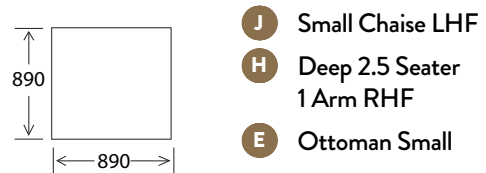

TOP VIEW

- A** Deep 3.5 Seater
- E** Ottoman Small
- I** Large Chaise LHF or RHF
- B** Deep 3 Seater
- F** Deep 3.5 Seater 1 Arm LHF or RHF
- J** Small Chaise LHF or RHF
- C** Deep 2.5 Seater
- G** Deep 3 Seater 1 Arm LHF or RHF
- H** Deep 2.5 Seater 1 Arm LHF or RHF
- D** Ottoman Large

SIDE VIEW

OTTOMAN LARGE SIDE VIEW

SCATTERS

EXAMPLE CONFIGURATIONS

- F** Deep 3.5 Seater 1 Arm LHF
- J** Small Chaise RHF

- G** Deep 3 Seater 1 Arm LHF
- I** Large Chaise RHF

- E** Ottoman Small
- H** Deep 2.5 Seater 1 Arm LHF
- H** Deep 2.5 Seater 1 Arm RHF

- E** Ottoman Small
- G** Deep 3 Seater 1 Arm LHF
- G** Deep 3 Seater 1 Arm RHF