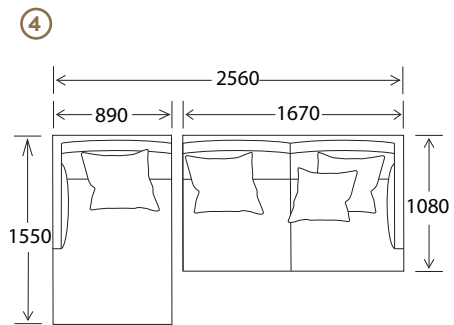

- F** Ottoman Small
- A** 3.5 Seater
- D** Chair

- F** Ottoman Small
- I** 2.5 Seater 1 Arm LHF
- I** 2.5 Seater 1 Arm RHF

- H** 3 Seater 1 Arm LHF
- H** 3 Seater 1 Arm RHF
- F** Ottoman Small

DEEP DIMENSIONS

TOP VIEW

- A** Deep 3.5 Seater
- E** Ottoman Small
- I** Large Chaise LHF or RHF
- B** Deep 3 Seater
- F** Deep 3.5 Seater 1 Arm LHF or RHF
- J** Small Chaise LHF or RHF
- C** Deep 2.5 Seater
- G** Deep 3 Seater 1 Arm LHF or RHF
- H** Deep 2.5 Seater 1 Arm LHF or RHF
- D** Ottoman Large

SIDE VIEW

OTTOMAN LARGE SIDE VIEW

SCATTERS

EXAMPLE CONFIGURATIONS

- F** Deep 3.5 Seater 1 Arm LHF
- J** Small Chaise RHF

- G** Deep 3 Seater 1 Arm LHF
- I** Large Chaise RHF

- E** Ottoman Small
- H** Deep 2.5 Seater 1 Arm LHF
- H** Deep 2.5 Seater 1 Arm RHF

- E** Ottoman Small
- G** Deep 3 Seater 1 Arm LHF
- G** Deep 3 Seater 1 Arm RHF