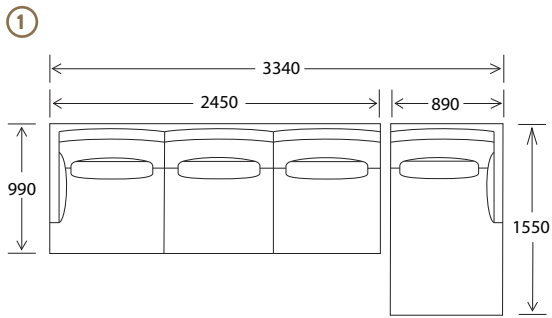

DIMENSIONS

TOP VIEW

- A** 3.5 Seater
- E** Ottoman Large
- I** 2.5 Seater 1 Arm LHF or RHF
- B** 3 Seater
- F** Ottoman Small
- J** Large Chaise LHF or RHF
- C** 2.5 Seater
- G** 3.5 Seater 1 Arm LHF or RHF
- K** Small Chaise LHF or RHF
- D** Chair
- H** 3 Seater 1 Arm LHF or RHF

SIDE VIEW

OTTOMAN LARGE SIDE VIEW

SCATTER

EXAMPLE CONFIGURATIONS

- G** 3.5 Seater 1 Arm LHF
- K** Small Chaise RHF

- K** Small Chaise LHF
- I** 2.5 Seater 1 Arm RHF

- J** Large Chaise LHF
- H** 3 Seater 1 Arm RHF

- F** Ottoman Small
- A** 3.5 Seater
- D** Chair

- F** Ottoman Small
- I** 2.5 Seater 1 Arm LHF
- I** 2.5 Seater 1 Arm RHF

- H** 3 Seater 1 Arm LHF
- H** 3 Seater 1 Arm RHF
- F** Ottoman Small

DEEP DIMENSIONS

TOP VIEW

- A** Deep 3.5 Seater
- E** Ottoman Small
- I** Large Chaise LHF or RHF
- B** Deep 3 Seater
- F** Deep 3.5 Seater 1 Arm LHF or RHF
- J** Small Chaise LHF or RHF
- C** Deep 2.5 Seater
- G** Deep 3 Seater 1 Arm LHF or RHF
- H** Deep 2.5 Seater 1 Arm LHF or RHF
- D** Ottoman Large