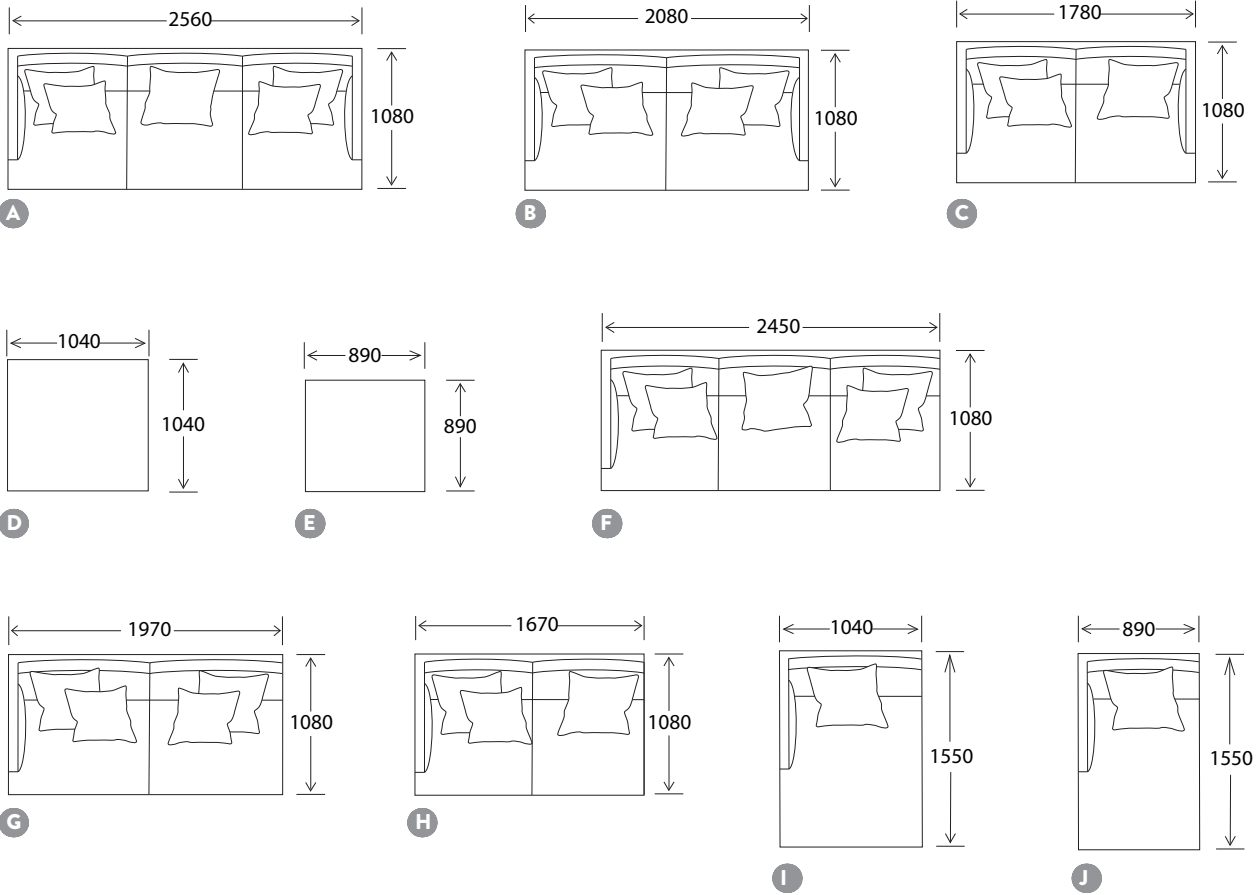

SIDE VIEW

OTTOMAN LARGE SIDE VIEW

SCATTER

EXAMPLE CONFIGURATIONS

- G** 3.5 Seater 1 Arm LHF
- K** Small Chaise RHF

- K** Small Chaise LHF
- I** 2.5 Seater 1 Arm RHF

- J** Large Chaise LHF
- H** 3 Seater 1 Arm RHF

- F** Ottoman Small
- A** 3.5 Seater
- D** Chair

- F** Ottoman Small
- I** 2.5 Seater 1 Arm LHF
- I** 2.5 Seater 1 Arm RHF

- H** 3 Seater 1 Arm LHF
- H** 3 Seater 1 Arm RHF
- F** Ottoman Small

DEEP DIMENSIONS

TOP VIEW

- A** Deep 3.5 Seater
- E** Ottoman Small
- I** Large Chaise LHF or RHF
- B** Deep 3 Seater
- F** Deep 3.5 Seater 1 Arm LHF or RHF
- J** Small Chaise LHF or RHF
- C** Deep 2.5 Seater
- G** Deep 3 Seater 1 Arm LHF or RHF
- H** Deep 2.5 Seater 1 Arm LHF or RHF
- D** Ottoman Large

SIDE VIEW

OTTOMAN LARGE SIDE VIEW

SCATTERS

EXAMPLE CONFIGURATIONS

- F** Deep 3.5 Seater 1 Arm LHF
- J** Small Chaise RHF

- G** Deep 3 Seater 1 Arm LHF
- I** Large Chaise RHF

- E** Ottoman Small
- H** Deep 2.5 Seater 1 Arm LHF
- H** Deep 2.5 Seater 1 Arm RHF