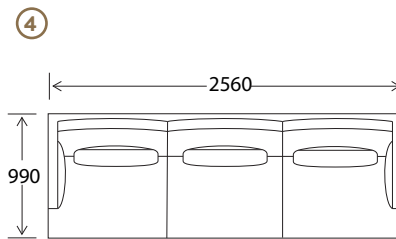

DIMENSIONS

TOP VIEW

- A** 3.5 Seater
- E** Ottoman Large
- I** 2.5 Seater 1 Arm LHF or RHF
- B** 3 Seater
- F** Ottoman Small
- J** Large Chaise LHF or RHF
- C** 2.5 Seater
- G** 3.5 Seater 1 Arm LHF or RHF
- K** Small Chaise LHF or RHF
- D** Chair
- H** 3 Seater 1 Arm LHF or RHF

SIDE VIEW

OTTOMAN LARGE SIDE VIEW

SCATTER

EXAMPLE CONFIGURATIONS

- G** 3.5 Seater 1 Arm LHF
- K** Small Chaise RHF

- K** Small Chaise LHF
- I** 2.5 Seater 1 Arm RHF

- J** Large Chaise LHF
- H** 3 Seater 1 Arm RHF

- F** Ottoman Small
- A** 3.5 Seater
- D** Chair

- F** Ottoman Small
- I** 2.5 Seater 1 Arm LHF
- I** 2.5 Seater 1 Arm RHF

- H** 3 Seater 1 Arm LHF
- H** 3 Seater 1 Arm RHF
- F** Ottoman Small

DEEP DIMENSIONS

TOP VIEW

- A** Deep 3.5 Seater
- E** Ottoman Small
- I** Large Chaise LHF or RHF
- B** Deep 3 Seater
- F** Deep 3.5 Seater 1 Arm LHF or RHF
- J** Small Chaise LHF or RHF
- C** Deep 2.5 Seater
- G** Deep 3 Seater 1 Arm LHF or RHF
- H** Deep 2.5 Seater 1 Arm LHF or RHF
- D** Ottoman Large