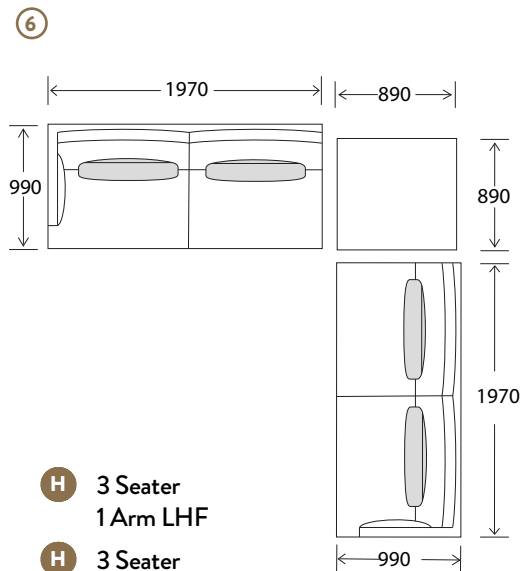

DIMENSIONS

TOP VIEW

- A** 3.5 Seater
- E** Ottoman Large
- I** 2.5 Seater 1 Arm LHF or RHF
- B** 3 Seater
- F** Ottoman Small
- J** Large Chaise LHF or RHF
- C** 2.5 Seater
- G** 3.5 Seater 1 Arm LHF or RHF
- K** Small Chaise LHF or RHF
- D** Chair
- H** 3 Seater 1 Arm LHF or RHF

SIDE VIEW

OTTOMAN LARGE SIDE VIEW

SCATTER

EXAMPLE CONFIGURATIONS

- G** 3.5 Seater 1 Arm LHF
- K** Small Chaise RHF

- K** Small Chaise LHF
- I** 2.5 Seater 1 Arm RHF

- J** Large Chaise LHF
- H** 3 Seater 1 Arm RHF

- F** Ottoman Small
- A** 3.5 Seater
- D** Chair

- F** Ottoman Small
- I** 2.5 Seater 1 Arm LHF
- I** 2.5 Seater 1 Arm RHF

- H** 3 Seater 1 Arm LHF
- H** 3 Seater 1 Arm RHF
- F** Ottoman Small

DEEP DIMENSIONS

TOP VIEW

- A** Deep 3.5 Seater
- E** Ottoman Small
- I** Large Chaise LHF or RHF
- B** Deep 3 Seater
- F** Deep 3.5 Seater 1 Arm LHF or RHF
- J** Small Chaise LHF or RHF
- C** Deep 2.5 Seater
- G** Deep 3 Seater 1 Arm LHF or RHF
- H** Deep 2.5 Seater 1 Arm LHF or RHF
- D** Ottoman Large