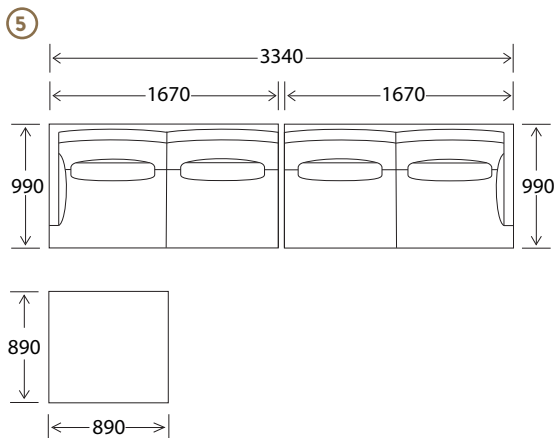

DIMENSIONS

TOP VIEW

- A** 3.5 Seater
- E** Ottoman Large
- I** 2.5 Seater 1 Arm LHF or RHF
- B** 3 Seater
- F** Ottoman Small
- J** Large Chaise LHF or RHF
- C** 2.5 Seater
- G** 3.5 Seater 1 Arm LHF or RHF
- K** Small Chaise LHF or RHF
- D** Chair
- H** 3 Seater 1 Arm LHF or RHF

SIDE VIEW

OTTOMAN LARGE SIDE VIEW

SCATTER

EXAMPLE CONFIGURATIONS

- G** 3.5 Seater 1 Arm LHF
- K** Small Chaise RHF

- K** Small Chaise LHF
- I** 2.5 Seater 1 Arm RHF

- J** Large Chaise LHF
- H** 3 Seater 1 Arm RHF

- F** Ottoman Small
- A** 3.5 Seater
- D** Chair

- F** Ottoman Small
- I** 2.5 Seater 1 Arm LHF
- I** 2.5 Seater 1 Arm RHF

- H** 3 Seater 1 Arm LHF
- H** 3 Seater 1 Arm RHF
- F** Ottoman Small

DEEP DIMENSIONS

TOP VIEW

- A** Deep 3.5 Seater
- E** Ottoman Small
- I** Large Chaise LHF or RHF
- B** Deep 3 Seater
- F** Deep 3.5 Seater 1 Arm LHF or RHF
- J** Small Chaise LHF or RHF
- C** Deep 2.5 Seater
- G** Deep 3 Seater 1 Arm LHF or RHF
- H** Deep 2.5 Seater 1 Arm LHF or RHF
- D** Ottoman Large