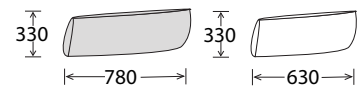

DIMENSIONS

TOP VIEW

- A** 3.5 Seater
- E** Ottoman Large
- I** 2.5 Seater 1 Arm LHF or RHF
- B** 3 Seater
- F** Ottoman Small
- J** Large Chaise LHF or RHF
- C** 2.5 Seater
- G** 3.5 Seater 1 Arm LHF or RHF
- K** Small Chaise LHF or RHF
- D** Chair
- H** 3 Seater 1 Arm LHF or RHF

SIDE VIEW

OTTOMAN LARGE SIDE VIEW

SCATTER

EXAMPLE CONFIGURATIONS

- G** 3.5 Seater 1 Arm LHF
- K** Small Chaise RHF

- K** Small Chaise LHF
- I** 2.5 Seater 1 Arm RHF

- J** Large Chaise LHF
- H** 3 Seater 1 Arm RHF

- F** Ottoman Small
- A** 3.5 Seater
- D** Chair

- F** Ottoman Small
- I** 2.5 Seater 1 Arm LHF
- I** 2.5 Seater 1 Arm RHF

- H** 3 Seater 1 Arm LHF
- H** 3 Seater 1 Arm RHF
- F** Ottoman Small

DEEP DIMENSIONS