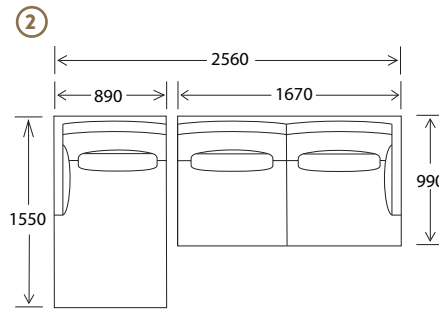

DIMENSIONS

TOP VIEW

- A** 3.5 Seater
- E** Ottoman Large
- I** 2.5 Seater 1 Arm LHF or RHF
- B** 3 Seater
- F** Ottoman Small
- J** Large Chaise LHF or RHF
- C** 2.5 Seater
- G** 3.5 Seater 1 Arm LHF or RHF
- K** Small Chaise LHF or RHF
- D** Chair
- H** 3 Seater 1 Arm LHF or RHF

SIDE VIEW

OTTOMAN LARGE SIDE VIEW

SCATTER

EXAMPLE CONFIGURATIONS

- G** 3.5 Seater 1 Arm LHF
- K** Small Chaise RHF

- K** Small Chaise LHF
- I** 2.5 Seater 1 Arm RHF

- J** Large Chaise LHF
- H** 3 Seater 1 Arm RHF

- F** Ottoman Small
- A** 3.5 Seater
- D** Chair

- F** Ottoman Small
- I** 2.5 Seater 1 Arm LHF
- I** 2.5 Seater 1 Arm RHF

- H** 3 Seater 1 Arm LHF
- H** 3 Seater 1 Arm RHF
- F** Ottoman Small

DEEP DIMENSIONS

TOP VIEW

- A** Deep 3.5 Seater
- E** Ottoman Small
- I** Large Chaise LHF or RHF
- B** Deep 3 Seater
- F** Deep 3.5 Seater 1 Arm LHF or RHF
- J** Small Chaise LHF or RHF
- C** Deep 2.5 Seater
- G** Deep 3 Seater 1 Arm LHF or RHF
- H** Deep 2.5 Seater 1 Arm LHF or RHF
- D** Ottoman Large