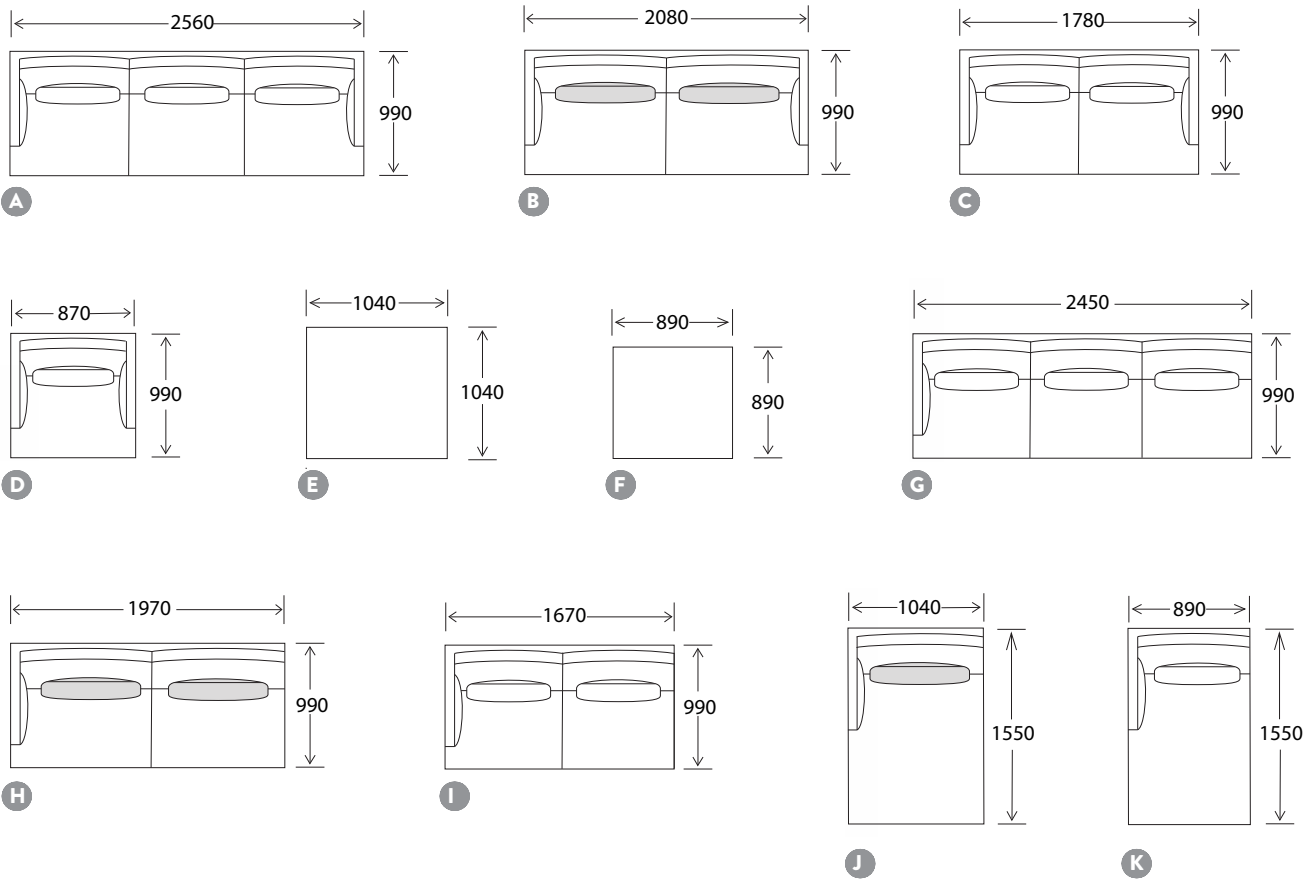

DIMENSIONS

TOP VIEW

- A** 3.5 Seater
- E** Ottoman Large
- I** 2.5 Seater 1 Arm LHF or RHF
- B** 3 Seater
- F** Ottoman Small
- J** Large Chaise LHF or RHF
- C** 2.5 Seater
- G** 3.5 Seater 1 Arm LHF or RHF
- K** Small Chaise LHF or RHF
- D** Chair
- H** 3 Seater 1 Arm LHF or RHF

SIDE VIEW

OTTOMAN LARGE SIDE VIEW

SCATTER

EXAMPLE CONFIGURATIONS

- G** 3.5 Seater 1 Arm LHF
- K** Small Chaise RHF

- K** Small Chaise LHF
- I** 2.5 Seater 1 Arm RHF

- J** Large Chaise LHF
- H** 3 Seater 1 Arm RHF

- F** Ottoman Small
- A** 3.5 Seater
- D** Chair

- F** Ottoman Small
- I** 2.5 Seater 1 Arm LHF
- I** 2.5 Seater 1 Arm RHF

- H** 3 Seater 1 Arm LHF
- H** 3 Seater 1 Arm RHF
- F** Ottoman Small

DEEP DIMENSIONS

SIDE VIEW

OTTOMAN LARGE SIDE VIEW

SCATTERS

EXAMPLE CONFIGURATIONS

- F** Deep 3.5 Seater 1 Arm LHF
- J** Small Chaise RHF

- G** Deep 3 Seater 1 Arm LHF
- I** Large Chaise RHF

- E** Ottoman Small
- H** Deep 2.5 Seater 1 Arm LHF
- H** Deep 2.5 Seater 1 Arm RHF