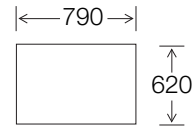

DIMENSIONS

TOP VIEW

A

B

C

D

E

A 3.5 Seater

D Chair

B 3 Seater

E Ottoman

C 2.5 Seater

SIDE VIEW

OTTOMAN

SCATTER