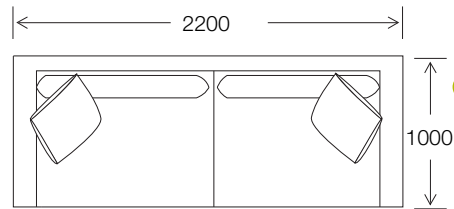

The Nelson Sofa has been hand crafted for laid back lounging.

Perfectly tailored this loose cover design exudes relaxed classic comfort.

- *FSC certified renewable hardwood solid timber frame, corner blocked, glued and screwed.*
- *Seats are steel sprung with a sprung edge. Luxury wrap seat cushions consisting of an inner foam core with feather/fibre wrap.*
- *Feather/fibre back cushions and 100% feather scatters.*
- *Loose cover over plastic glides, no leg stain options as standard.*

DIMENSIONS

TOP VIEW

A

B

C

D

E

- A** 3.5 Seater
- B** 3 Seater
- C** 2.5 Seater
- D** 2 Seater
- E** Ottoman