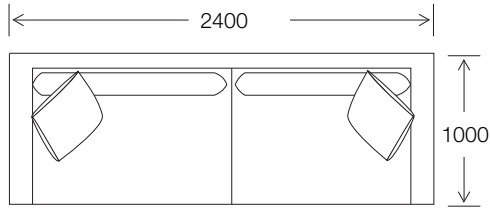

The Nelson Sofa has been hand crafted for laid back lounging.

Perfectly tailored this loose cover design exudes relaxed classic comfort.

- *FSC certified renewable hardwood solid timber frame, corner blocked, glued and screwed.*
- *Seats are steel sprung with a sprung edge. Luxury wrap seat cushions consisting of an inner foam core with feather/fibre wrap.*
- *Feather/fibre back cushions and 100% feather scatters.*
- *Loose cover over plastic glides, no leg stain options as standard.*

DIMENSIONS

TOP VIEW

A

B

C

D

E

- A** 3.5 Seater
- B** 3 Seater
- C** 2.5 Seater
- D** 2 Seater
- E** Ottoman

SIDE VIEW

OTTOMAN

SCATTER