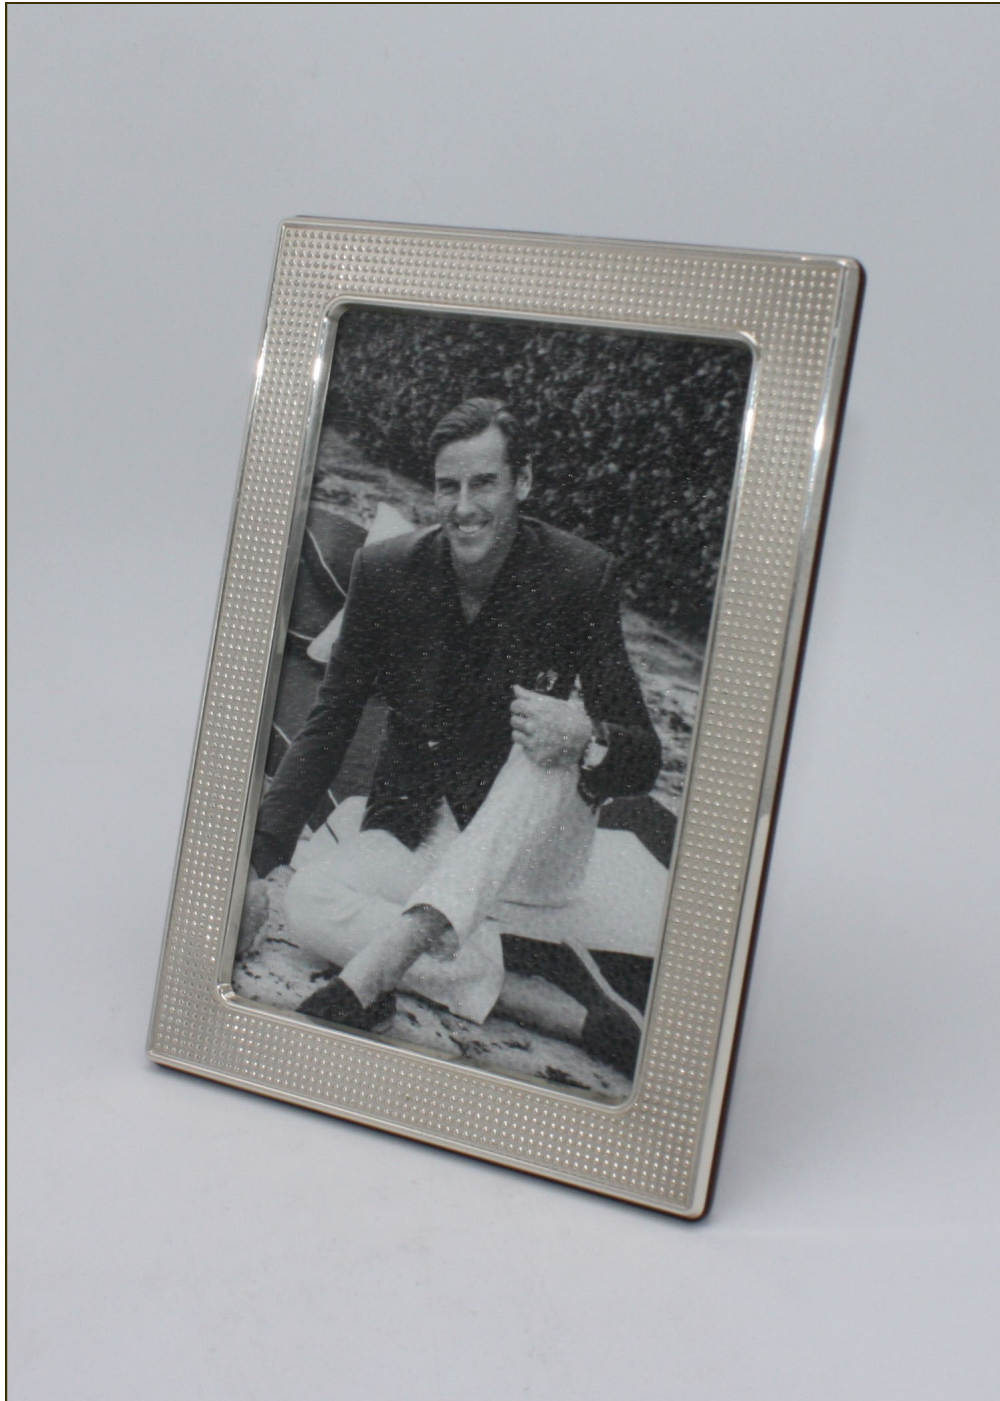

Jan Showers

700-8450
Silver Del Conte picture frame, c. 1960
Overall: 5 1/4" w X 7 1/4" h
Photo size: 4" w X 6" h