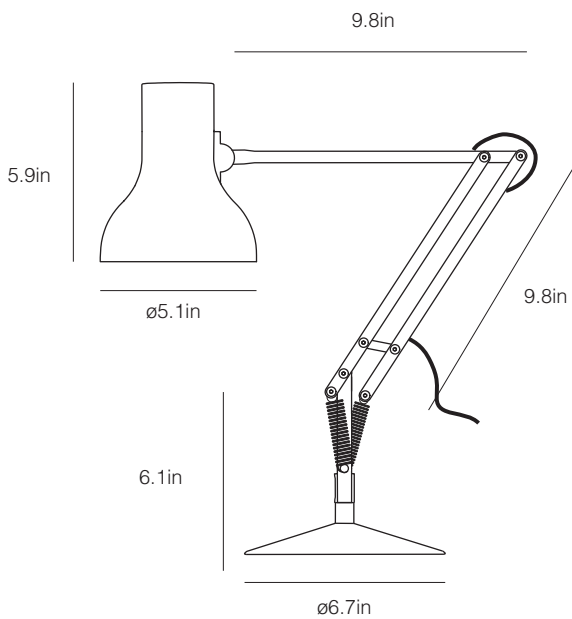

## Dimensions

- Shade diameter: ø5.1in
- Shade height: 5.9in
- Max reach: 19.7in (from base to shade)
- Base diameter: ø6.7in
- Cable length: 70.9in
- Lamp packaging (L x W x H): 9.1in x 6.5in x 18.3in
- Lamp packaged weight: 6.2lbs

15.7in

Bulb  
included

Accessories  
available