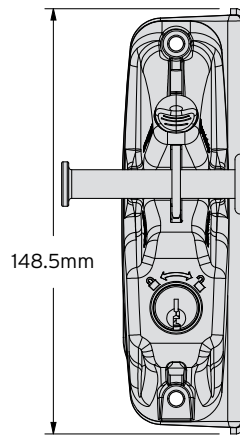

# Privacy and security latch for wood and metal gates

**LIFETIME WARRANTY**

Requires only one drilled hole through post

Fits square fence posts up to 150mm deep

Key lockable External Access button

## Heavy duty, key-lockable gate latch

- Operates & locks from both sides of gate
- Dual, 6-pin rekeyable locks
- Keyed-alike or keyed differently
- Fits all metal and wood square gate posts/frames
- Easy installation - drill only one hole through post
- Vertical & horizontal adjustment
- Super-strong engineering polymer construction
- 316 marine-grade stainless steel components

**D&D Technologies**

World's most trusted gate hardware

**Product Dimensions**

CODE	COLOUR	KEYED	GATE MATERIAL	IDEAL GAP	GAP VARIANCE
LLDABS2-L	Black	Different	Metal, Vinyl, Wood	25mm	16-38mm
LLDABS2LA	Black	Alike	Metal, Vinyl, Wood	25mm	16-38mm