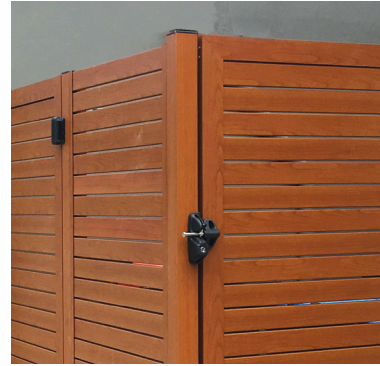

# Privacy and security latch for wood and metal gates

**LIFETIME WARRANTY**

Requires only one drilled hole through post

Fits square fence posts up to 150mm deep

Key lockable External Access button

## Heavy duty, key-lockable gate latch

- Operates & locks from both sides of gate
- Dual, 6-pin rekeyable locks
- Keyed-alike or keyed differently
- Fits all metal and wood square gate posts/frames
- Easy installation - drill only one hole through post
- Vertical & horizontal adjustment
- Super-strong engineering polymer construction
- 316 marine-grade stainless steel components

**D&D Technologies**

World's most trusted gate hardware

**Product Dimensions**

CODE	COLOUR	KEYED	GATE MATERIAL	IDEAL GAP	GAP VARIANCE
LLDABS2-L	Black	Different	Metal, Vinyl, Wood	25mm	16-38mm
LLDABS2LA	Black	Alike	Metal, Vinyl, Wood	25mm	16-38mm