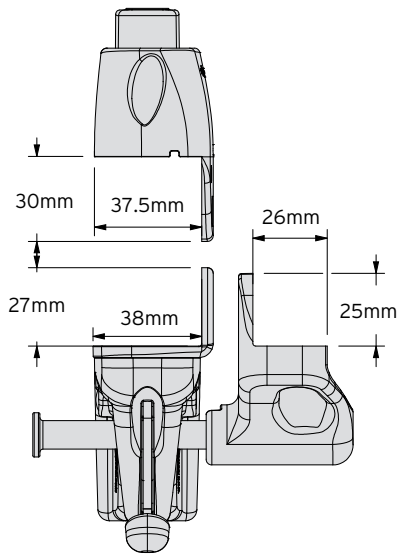

# Privacy and security latch for wood and metal gates

**LIFETIME WARRANTY**

Requires only one drilled hole through post

Fits square fence posts up to 150mm deep

Key lockable External Access button

## Heavy duty, key-lockable gate latch

- Operates & locks from both sides of gate
- Dual, 6-pin rekeyable locks
- Keyed-alike or keyed differently
- Fits all metal and wood square gate posts/frames
- Easy installation - drill only one hole through post
- Vertical & horizontal adjustment
- Super-strong engineering polymer construction
- 316 marine-grade stainless steel components

**D&D Technologies**

World's most trusted gate hardware

**Product Dimensions**

CODE	COLOUR	KEYED	GATE MATERIAL	IDEAL GAP	GAP VARIANCE
LLDABS2-L	Black	Different	Metal, Vinyl, Wood	25mm	16-38mm
LLDABS2LA	Black	Alike	Metal, Vinyl, Wood	25mm	16-38mm