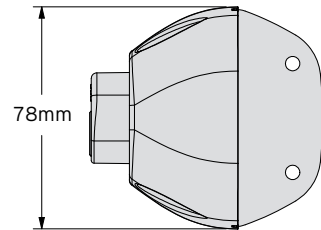

# Privacy and security latch for wood and metal gates

**LIFETIME WARRANTY**

Requires only one drilled hole through post

Fits square fence posts up to 150mm deep

Key lockable External Access button

## Heavy duty, key-lockable gate latch

- Operates & locks from both sides of gate
- Dual, 6-pin rekeyable locks
- Keyed-alike or keyed differently
- Fits all metal and wood square gate posts/frames
- Easy installation - drill only one hole through post
- Vertical & horizontal adjustment
- Super-strong engineering polymer construction
- 316 marine-grade stainless steel components

**D&D Technologies**

World's most trusted gate hardware

**Product Dimensions**

CODE	COLOUR	KEYED	GATE MATERIAL	IDEAL GAP	GAP VARIANCE
LLDABS2-L	Black	Different	Metal, Vinyl, Wood	25mm	16-38mm
LLDABS2LA	Black	Alike	Metal, Vinyl, Wood	25mm	16-38mm