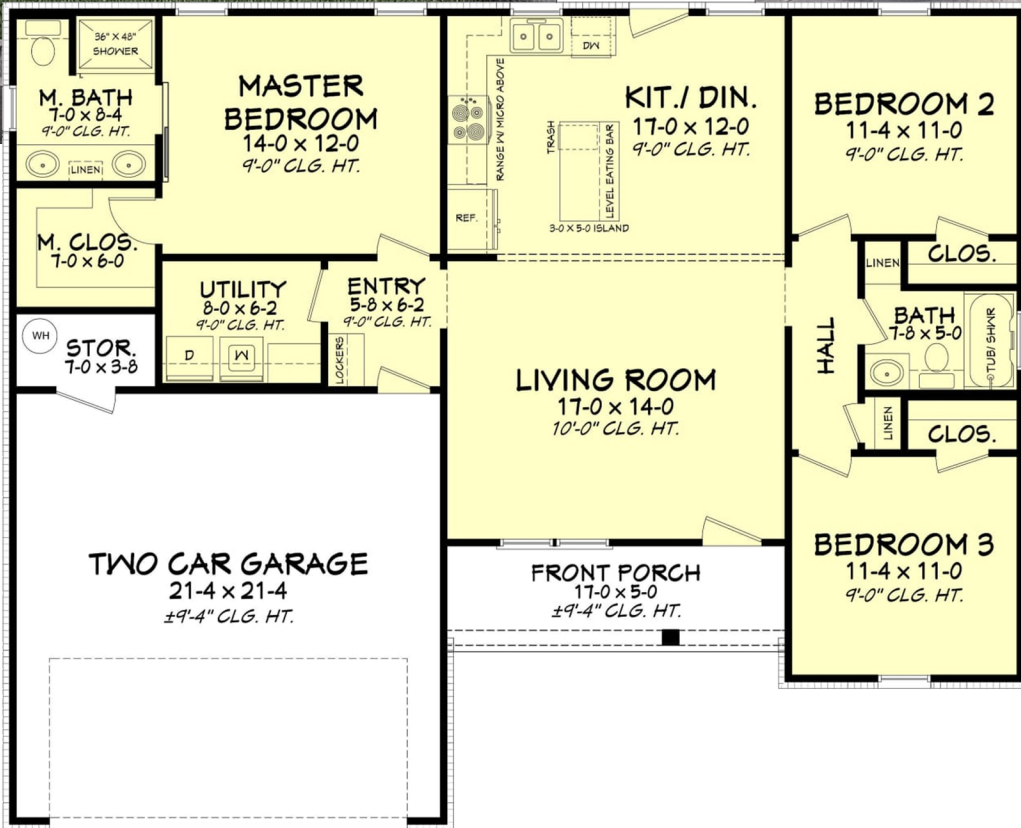

Designing Homes
HOUSE PLAN ZONE
 Building Relationships

PATIO
 10-0 x 6-4

Rear Elevation

Wilton House Plan

1264A

- 1264 Sq Ft.
- 3 Bedrooms
- 2 Bathrooms
- 1 Stories
- 51-0 Width
- 41-0 Depth

Phone: 601.336.3254 sales@hpzplans.com

www.hpzplans.com/products/wilton-house-plan