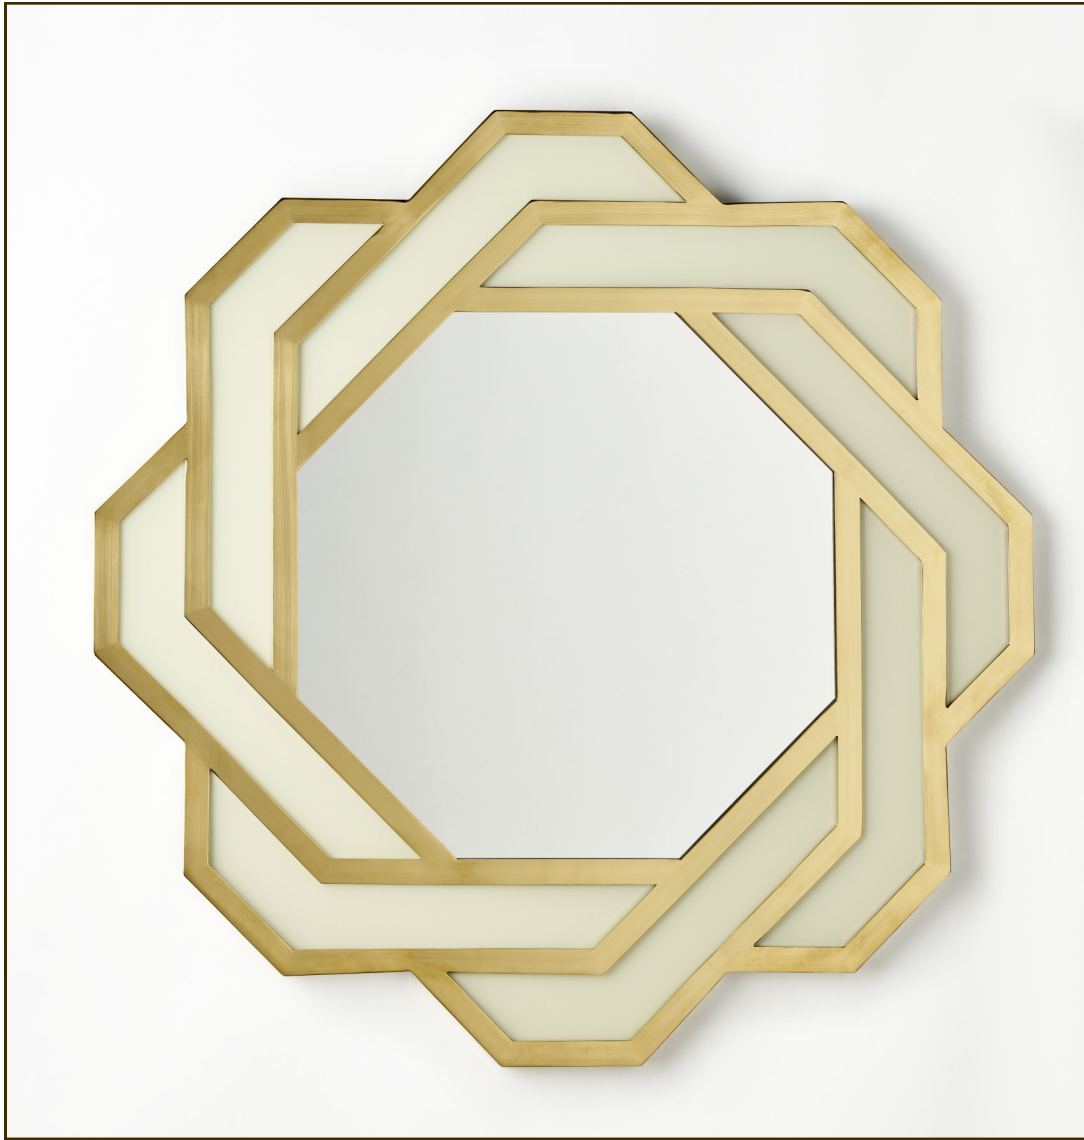

Jan Showers
THE COLLECTION

NO. 609 RIVIERA MIRROR

37" diameter X 1" d
Brass and ivory glass frame
Clear mirror center
\$2900

**Solid brass is a living and natural material therefore it may have slight imperfections or slight color variances and will naturally patina.*