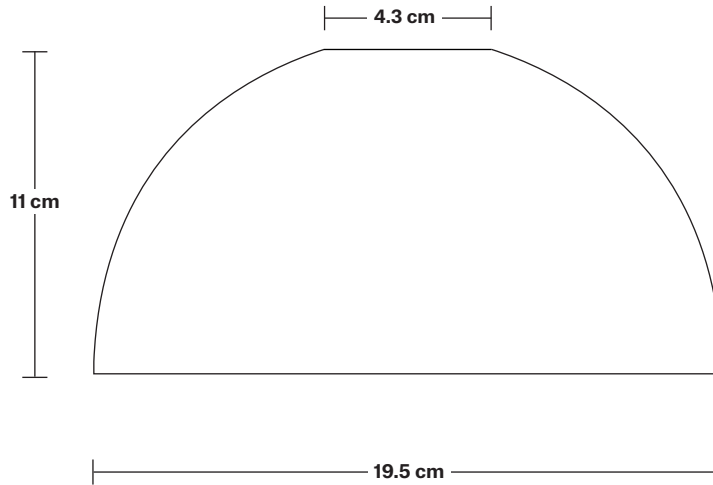

19.5 cm

11 cm

4.3 cm

19.5 cm

Tinted Glass Dome - 8 Inch

SPECIFICATIONS

We meet all UK and EU lighting and safety regulations.

Our products are hand finished to ensure an authentic vintage look and therefore they may vary slightly from those shown in the images.

Weight: 0.6 kg

INFORMATION

Product Code: TGL-D8-SO

Finishes: Amber, Smoke Grey.

DIMENSIONS

H: 11 cm x **W:** 19.5 cm x **D:** 19.5 cm

Shade Diameter: 19.5 cm / 7.6"

Shade Height: 11 cm / 4.3"