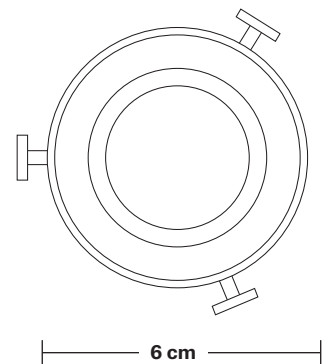

# Brooklyn Cord Set ES E27 Bulb Holder - Fabric Flex With Plug

Product Code: BR-CS-FLWP

H: 210 cm x W: 6 cm x D: 6 cm

**Bulb required:** Standard screw (E27) fitting, max 40W.

**Weight:** 0.4 kg

## DIMENSIONS

Bulb Holder Diameter: 6 cm / 2.5"

Bulb Holder Height: 11 cm / 4.3"