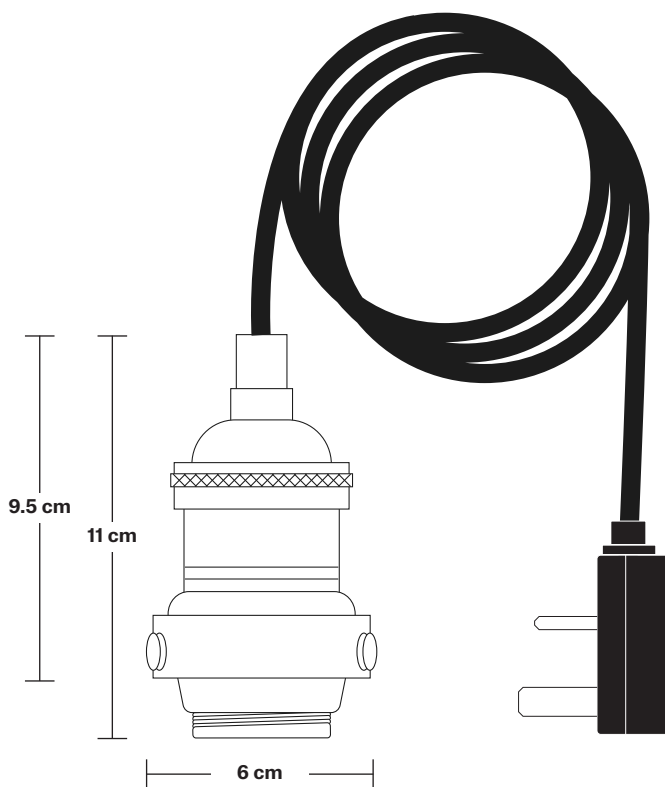

# Brooklyn Cord Set ES E27 Bulb Holder - Fabric Flex With Plug

Product Code: BR-CS-FLWP

H: 210 cm x W: 6 cm x D: 6 cm

**Bulb required:** Standard screw (E27) fitting, max 40W.

**Weight:** 0.4 kg

## DIMENSIONS

Bulb Holder Diameter: 6 cm / 2.5"

Bulb Holder Height: 11 cm / 4.3"