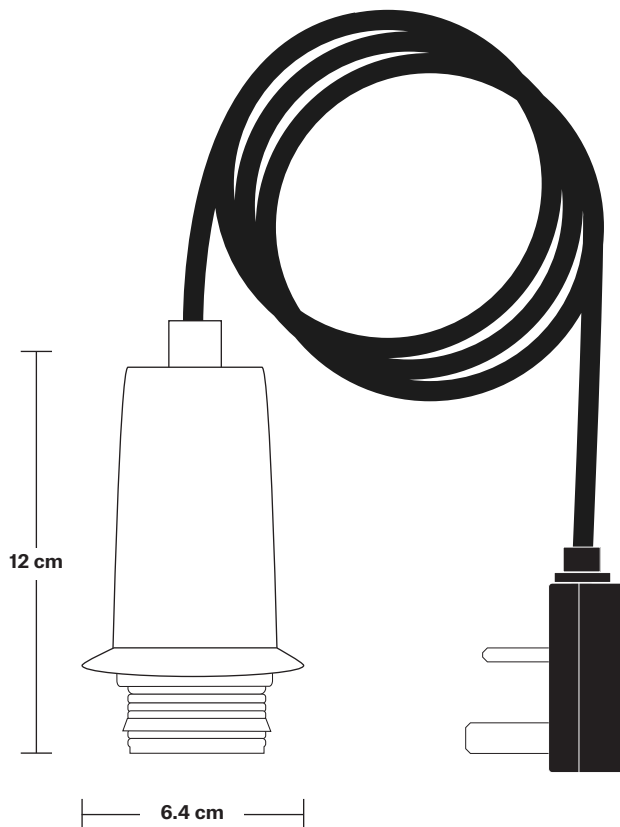

Sleek Edison Cord Set ES E27 Bulb Holder - Ring & Fabric Flex With Plug

Product Code: SL-ECS-FLWP

H: 212 cm x W: 6.4 cm x D: 6.4 cm

SPECIFICATIONS

We meet all UK and EU lighting and safety regulations.

Our products are hand finished to ensure an authentic vintage look and therefore they may vary slightly from those shown in the images.

Bulb required: Standard screw (E27) fitting, max 40W.

Weight: 0.3 kg

INFORMATION

Finishes: Brass, Pewter, Copper.

Flex: 2m Black Twisted Fabric Flex.

Plug: UK AC power plug BS1362

DIMENSIONS

Bulb Holder Diameter: 6 cm / 2.5"

Bulb Holder Height: 11 cm / 4.3"

INDUSTVILLE

Sleek Edison Cord Set ES E27 Bulb Holder - Ring & Fabric Flex With Plug

Sleek Edison Cord Set ES E27 Bulb Holder - Ring & Fabric Flex With Plug

Sleek Edison Cord Set ES E27 Bulb Holder - Brass Ring & Fabric Flex With Plug	SL-ECS-B-FLWP
Sleek Edison Cord Set ES E27 Bulb Holder - Pewter Ring & Fabric Flex With Plug	SL-ECS-P-FLWP
Sleek Edison Cord Set ES E27 Bulb Holder - Copper Ring & Fabric Flex With Plug	SL-ECS-C-FLWP
