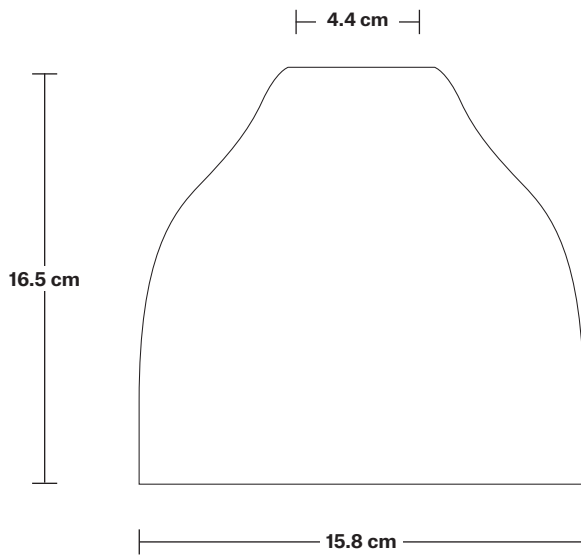

# Tinted Glass Cone - 6 Inch - Shade Only

Product Code: TGL-C6-SO

H: 16 cm x W: 15.8 cm x D: 15.8 cm

**Shade weight:** 0.6 kg

## DIMENSIONS

Shade Diameter: 15.8 cm / 6.2"

Shade Height (no holder): 16.5 cm / 6.4"

INDUSTVILLE