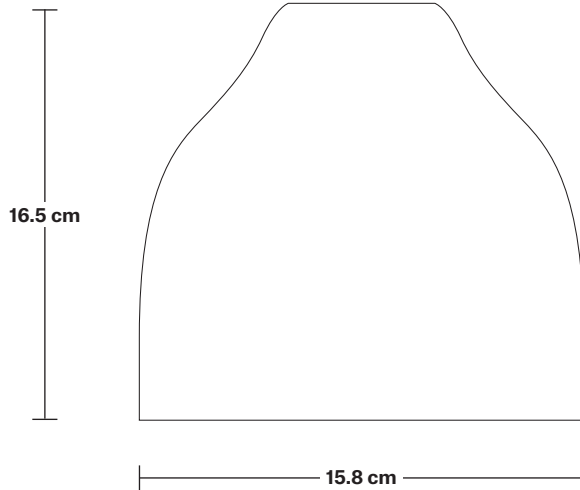

15.8 cm

4.4 cm

16.5 cm

15.8 cm

Tinted Glass Cone - 6 Inch

SPECIFICATIONS

We meet all UK and EU lighting and safety regulations.

Our products are hand finished to ensure an authentic vintage look and therefore they may vary slightly from those shown in the images.

Weight: 0.6 kg

INFORMATION

Product Code: TGL-C6-SO

Finishes: Amber, Smoke Grey.

DIMENSIONS

H: 16 cm x **W:** 15.8 cm x **D:** 15.8 cm

Shade Diameter: 15.8 cm / 6.2"

Shade Height: 16.5 cm / 6.4"