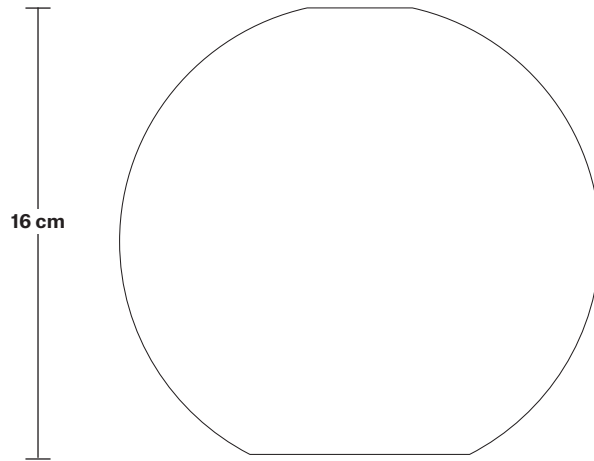

SHADE ONLY

17 cm

4.3 cm

16 cm

7.9 cm

Tinted Glass Globe - 7 Inch

SPECIFICATIONS

We meet all UK and EU lighting and safety regulations.

Our products are hand finished to ensure an authentic vintage look and therefore they may vary slightly from those shown in the images.

Weight: 0.53 kg

INFORMATION

Product Code: TGL-GL7-SO

Finishes: Amber, Smoke Grey.

DIMENSIONS

H: 16 cm x **W:** 17 cm x **D:** 17 cm

Shade Diameter: 17 cm / 6.6"

Shade Height: 16 cm / 6.2"

INDUSTVILLE