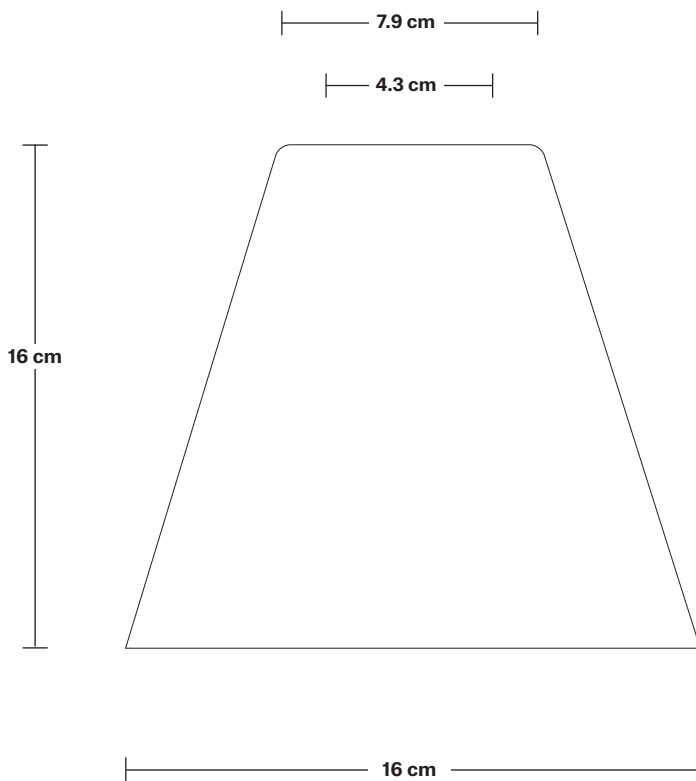

Tinted Glass Flask - 6 Inch - Shade Only

Product Code: TGL-FL6-SO

H: 16 cm x W: 16 cm x D: 16 cm

SPECIFICATIONS

We meet all UK and EU lighting and safety regulations.

Our products are hand finished to ensure an authentic vintage look and therefore they may vary slightly from those shown in the images.

Shade weight: 0.5 kg

INFORMATION

Finishes: Amber, Smoke Grey.

DIMENSIONS

Shade Diameter: 16 cm / 6.2"

Shade Height: 16 cm / 6.2"

INDUSTVILLE