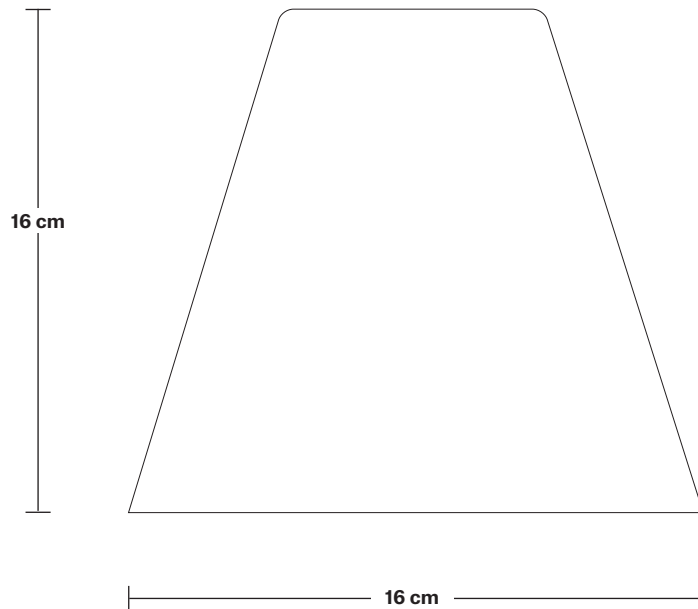

16 cm

7.9 cm

4.3 cm

16 cm

16 cm

Tinted Glass Flask - 6 Inch

SPECIFICATIONS

We meet all UK and EU lighting and safety regulations.

Our products are hand finished to ensure an authentic vintage look and therefore they may vary slightly from those shown in the images.

Weight: 0.5 kg

INFORMATION

Product Code: TGL-FL6-SO

Finishes: Amber, Smoke Grey.

DIMENSIONS

H: 16 cm x **W:** 16 cm x **D:** 16 cm

Shade Diameter: 16 cm / 6.2"

Shade Height: 16 cm / 6.2"