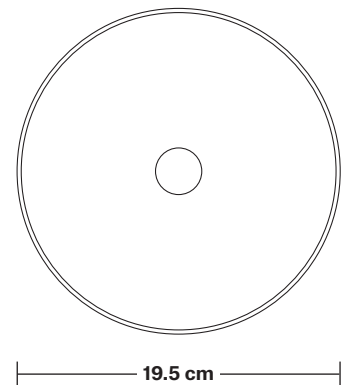

Brooklyn Tinted Glass Dome Pendant - 8 Inch

Product Code: BR-TGL-DP8

H: 21 cm x W: 19.5 cm x D: 19.5 cm

SPECIFICATIONS

We meet all UK and EU lighting and safety regulations.

Our products are hand finished to ensure an authentic vintage look and therefore they may vary slightly from those shown in the images.

Wall mount screws not included.

Holders available: Brass, Pewter, Copper.

Flex: 1m Black Round Fabric Flex.

Ceiling rose: Pewter.

DIMENSIONS

Shade Diameter: 19.5 cm / 7.6"

Shade Height (no holder): 11 cm / 4.3"

Holder Diameter: 6 cm / 2.3"

Holder Height: 11 cm / 4.3"

Ceiling Rose Diameter: 12 cm / 4.7"

Ceiling Rose Height: 2 cm / 0.8"

Brooklyn Cord Set ES E27 Bulb Holder

Product Code: BR-CS

H: 113 cm x W: 12 cm x D: 12 cm

H: 11 cm x W: 19.5 cm x D: 19.5 cm

SPECIFICATIONS

We meet all UK and EU lighting and safety regulations.

Our products are hand finished to ensure an authentic vintage look and therefore they may vary slightly from those shown in the images.