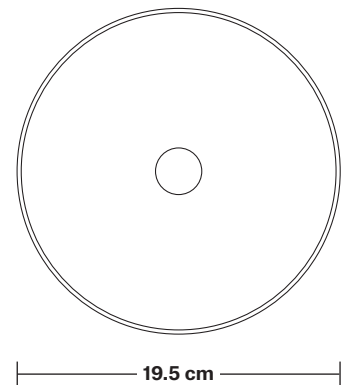

Holder Diameter: 6 cm / 2.3"

Holder Height: 11 cm / 4.3"

Ceiling Rose Diameter: 12 cm / 4.7"

Ceiling Rose Height: 2 cm / 0.8"

Brooklyn Cord Set ES E27 Bulb Holder

Product Code: BR-CS

H: 113 cm x W: 12 cm x D: 12 cm

Ceiling rose: Pewter.

DIMENSIONS

Bulb Holder Diameter: 6 cm / 2.5"

Bulb Holder Height: 11 cm / 4.3"

Ceiling Rose height: 12 cm / 4.9"

Full Drop: 113 cm / 44.5"

Tinted Glass Dome - 8 Inch - Shade Only

Product Code: TGL-D8-SO

H: 11 cm x W: 19.5 cm x D: 19.5 cm

SPECIFICATIONS

We meet all UK and EU lighting and safety regulations.

Our products are hand finished to ensure an authentic vintage look and therefore they may vary slightly from those shown in the images.

Shade weight: 0.6 kg

INFORMATION

Finishes: Amber, Smoke Grey.

DIMENSIONS

Shade Diameter: 19.5 cm / 7.6"

Shade Height: 11 cm / 4.3"

INDUSTVILLE

Tinted Glass Dome - 8 Inch - Smoke Grey