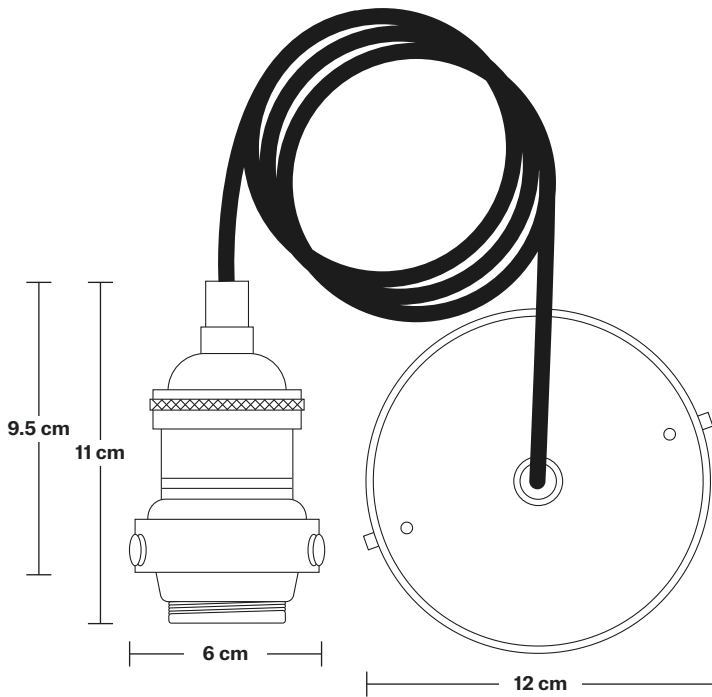

Brooklyn Tinted Glass Dome Pendant - 8 Inch

Product Code: BR-TGL-DP8

H: 21 cm x W: 19.5 cm x D: 19.5 cm

SPECIFICATIONS

We meet all UK and EU lighting and safety regulations.

Our products are hand finished to ensure an authentic vintage look and therefore they may vary slightly from those shown in the images.

Wall mount screws not included.

Holders available: Brass, Pewter, Copper.

Flex: 1m Black Round Fabric Flex.

Ceiling rose: Pewter.

DIMENSIONS

Shade Diameter: 19.5 cm / 7.6"

Shade Height (no holder): 11 cm / 4.3"

Holder Diameter: 6 cm / 2.3"

Holder Height: 11 cm / 4.3"

Ceiling Rose Diameter: 12 cm / 4.7"

Ceiling Rose Height: 2 cm / 0.8"

Brooklyn Cord Set ES E27 Bulb Holder

Product Code: BR-CS

H: 113 cm x W: 12 cm x D: 12 cm

H: 11 cm x W: 19.5 cm x D: 19.5 cm

SPECIFICATIONS

We meet all UK and EU lighting and safety regulations.

Our products are hand finished to ensure an authentic vintage look and therefore they may vary slightly from those shown in the images.