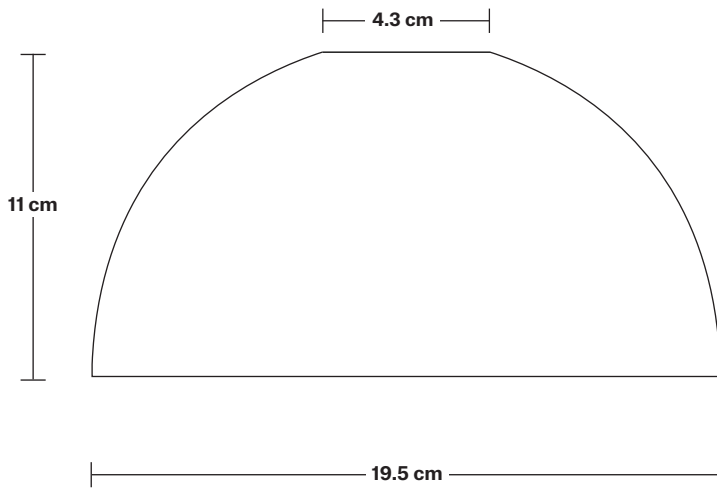

Holder Diameter: 6 cm / 2.3"

Holder Height: 11 cm / 4.3"

Ceiling Rose Diameter: 12 cm / 4.7"

Ceiling Rose Height: 2 cm / 0.8"

Brooklyn Cord Set ES E27 Bulb Holder

Product Code: BR-CS

H: 113 cm x W: 12 cm x D: 12 cm

Ceiling rose: Pewter.

DIMENSIONS

Bulb Holder Diameter: 6 cm / 2.5"

Bulb Holder Height: 11 cm / 4.3"

Ceiling Rose height: 12 cm / 4.9"

Full Drop: 113 cm / 44.5"

Tinted Glass Dome - 8 Inch - Shade Only

Product Code: TGL-D8-SO

H: 11 cm x W: 19.5 cm x D: 19.5 cm

SPECIFICATIONS

We meet all UK and EU lighting and safety regulations.

Our products are hand finished to ensure an authentic vintage look and therefore they may vary slightly from those shown in the images.

Shade weight: 0.6 kg

INFORMATION

Finishes: Amber, Smoke Grey.

DIMENSIONS

Shade Diameter: 19.5 cm / 7.6"

Shade Height: 11 cm / 4.3"

INDUSTVILLE

Tinted Glass Dome - 8 Inch - Smoke Grey