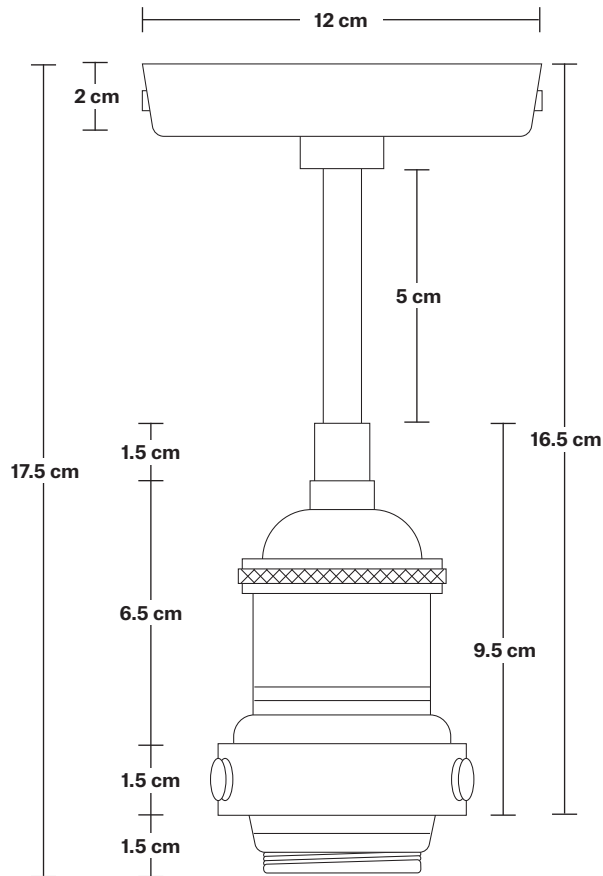

Brooklyn Tinted Glass Dome Flush Mount - 8 Inch

Product Code: BR-TGL-DFM8

H: 27 cm x W: 19.5 cm x D: 19.5 cm

SPECIFICATIONS

We meet all UK and EU lighting and safety regulations.

Our products are hand finished to ensure an authentic vintage look and therefore they may vary slightly from those shown in the images.

Wall mount screws not included.

Holders available: Brass, Pewter, Copper.

DIMENSIONS

Shade Diameter: 19.5 cm / 7.6"

Shade Height (no holder): 11 cm / 4.3"

Holder Diameter: 6 cm / 2.3"

Holder Height: 18 cm / 7.1"

Ceiling Rose Diameter: 12 cm / 4.7"

Ceiling Rose Height: 2 cm / 0.8"

Brooklyn Flush Mount Holder

Product Code: BR-FM

H: 17.5 cm x W: 12 cm x D: 12 cm

SPECIFICATIONS

We meet all UK and EU lighting and safety regulations.

INFORMATION

Finishes: Brass, Pewter, Copper.

Ready to be installed, installation required.

Wall mount screws not included.

Ceiling rose: Pewter.

DIMENSIONS

Holder Diameter: 12 cm / 4.7"

Holder Height: 17.5 cm / 6.9"