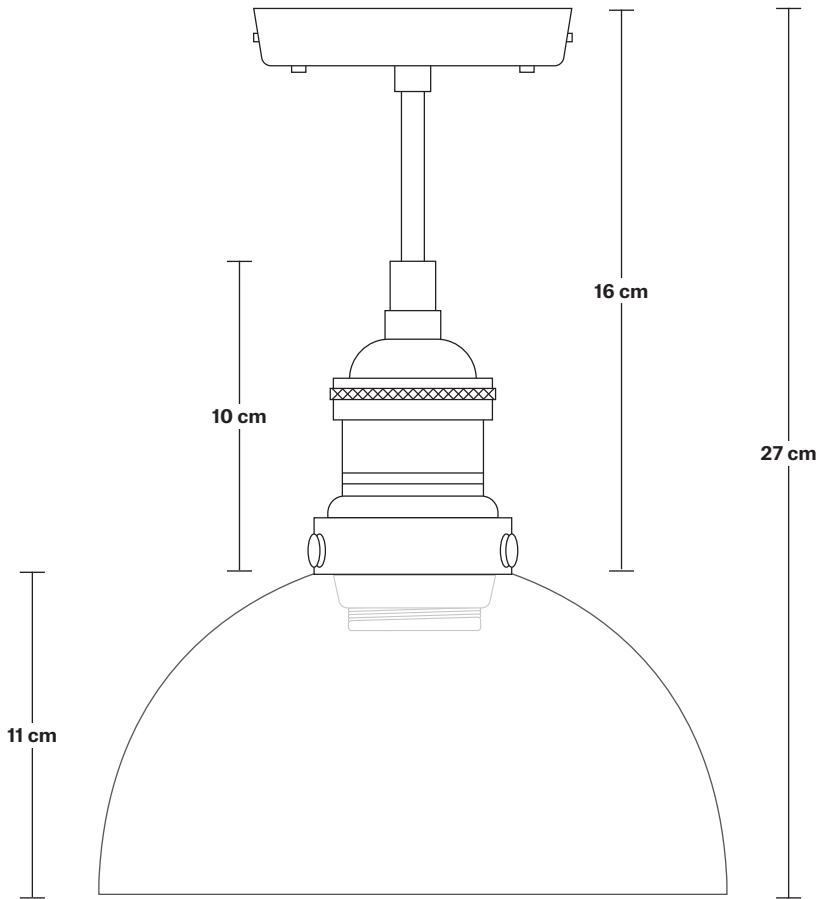

Brooklyn Tinted Glass Dome Flush Mount - 8 Inch

Product Code: BR-TGL-DFM8

H: 27 cm x W: 19.5 cm x D: 19.5 cm

SPECIFICATIONS

We meet all UK and EU lighting and safety regulations.

Our products are hand finished to ensure an authentic vintage look and therefore they may vary slightly from those shown in the images.

Wall mount screws not included.

Holders available: Brass, Pewter, Copper.

DIMENSIONS

Shade Diameter: 19.5 cm / 7.6"

Shade Height (no holder): 11 cm / 4.3"

Holder Diameter: 6 cm / 2.3"

Holder Height: 18 cm / 7.1"

Ceiling Rose Diameter: 12 cm / 4.7"

Ceiling Rose Height: 2 cm / 0.8"

Brooklyn Flush Mount Holder

Product Code: BR-FM

H: 17.5 cm x W: 12 cm x D: 12 cm

SPECIFICATIONS

We meet all UK and EU lighting and safety regulations.

Ceiling Rose Diameter: 12 cm / 4.7"

Ceiling Rose Depth: 2 cm / 0.8"

Tinted Glass Dome - 8 Inch - Shade Only

Product Code: TGL-D8-SO

H: 11 cm x W: 19.5 cm x D: 19.5 cm

SPECIFICATIONS

We meet all UK and EU lighting and safety regulations.