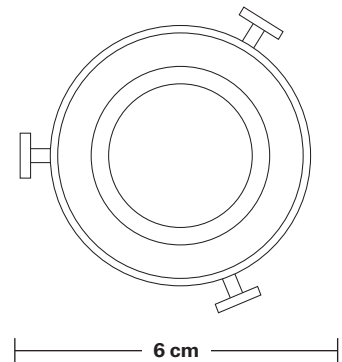

Brooklyn Tinted Glass Dome Wall Light - 8 Inch

Product Code: BR-TGL-DWL8
H: 27.5 cm x W: 19.5 cm x D: 27 cm

SPECIFICATIONS

We meet all UK and EU lighting and safety regulations.

Our products are hand finished to ensure an authentic vintage look and therefore they may vary slightly from those shown in the images.

Wall mount screws not included.

The lights can be operated by both the flick switch or the main switch.

Holders available: Brass, Pewter, Copper.

DIMENSIONS

Shade Diameter: 19.5 cm / 7.6"

Shade Height (no holder): 11 cm / 4.3"

Holder Diameter: 6 cm / 2.5"

Holder Height: 18 cm / 7.1"

Wall Rose Diameter: 12 cm / 4.9"

Wall Rose Height: 2 cm / 0.8"

Brooklyn Wall Light Holder

Product Code: BR-WL

H: 18 cm x W: 12 cm x D: 20 cm

SPECIFICATIONS

Wall rose: Pewter.

DIMENSIONS

Holder Diameter: 6 cm / 2.5"

Holder Height: 18 cm / 7.1"

Projection: 20 cm / 7.9"

Wall Rose Diameter: 12 cm / 4.9"

Wall Rose Depth: 2 cm / 0.8"

Tinted Glass Dome - 8 Inch - Shade Only