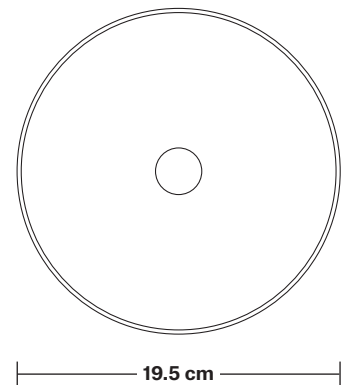

Holder Diameter: 6 cm / 2.5"

Holder Height: 18 cm / 7.1"

Wall Rose Diameter: 12 cm / 4.9"

Wall Rose Height: 2 cm / 0.8"

Brooklyn Wall Light Holder

Product Code: BR-WL

H: 18 cm x W: 12 cm x D: 20 cm

SPECIFICATIONS

Wall rose: Pewter.

DIMENSIONS

Holder Diameter: 6 cm / 2.5"

Holder Height: 18 cm / 7.1"

Projection: 20 cm / 7.9"

Wall Rose Diameter: 12 cm / 4.9"

Wall Rose Depth: 2 cm / 0.8"

Tinted Glass Dome - 8 Inch - Shade Only

Product Code: TGL-D8-SO

H: 11 cm x W: 19.5 cm x D: 19.5 cm

SPECIFICATIONS

We meet all UK and EU lighting and safety regulations.

Our products are hand finished to ensure an authentic vintage look and therefore they may vary slightly from those shown in the images.

Shade weight: 0.6 kg

INFORMATION

Finishes: Amber, Smoke Grey.

DIMENSIONS

Shade Diameter: 19.5 cm / 7.6"

Shade Height: 11 cm / 4.3"

INDUSTVILLE

Tinted Glass Dome - 8 Inch - Smoke Grey