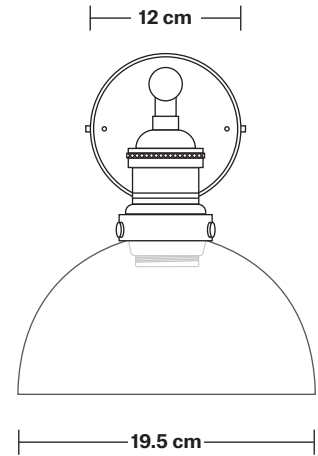

Brooklyn Tinted Glass Dome Wall Light - 8 Inch

Product Code: BR-TGL-DWL8
H: 27.5 cm x W: 19.5 cm x D: 27 cm

SPECIFICATIONS

We meet all UK and EU lighting and safety regulations.

Our products are hand finished to ensure an authentic vintage look and therefore they may vary slightly from those shown in the images.

Wall mount screws not included.

The lights can be operated by both the flick switch or the main switch.

Holders available: Brass, Pewter, Copper.

DIMENSIONS

Shade Diameter: 19.5 cm / 7.6"

Shade Height (no holder): 11 cm / 4.3"

Holder Diameter: 6 cm / 2.5"

Holder Height: 18 cm / 7.1"

Wall Rose Diameter: 12 cm / 4.9"

Wall Rose Height: 2 cm / 0.8"

Brooklyn Wall Light Holder

Product Code: BR-WL

H: 18 cm x W: 12 cm x D: 20 cm

SPECIFICATIONS

Wall rose: Pewter.

DIMENSIONS

Holder Diameter: 6 cm / 2.5"

Holder Height: 18 cm / 7.1"

Projection: 20 cm / 7.9"

Wall Rose Diameter: 12 cm / 4.9"

Wall Rose Depth: 2 cm / 0.8"

Tinted Glass Dome - 8 Inch - Shade Only