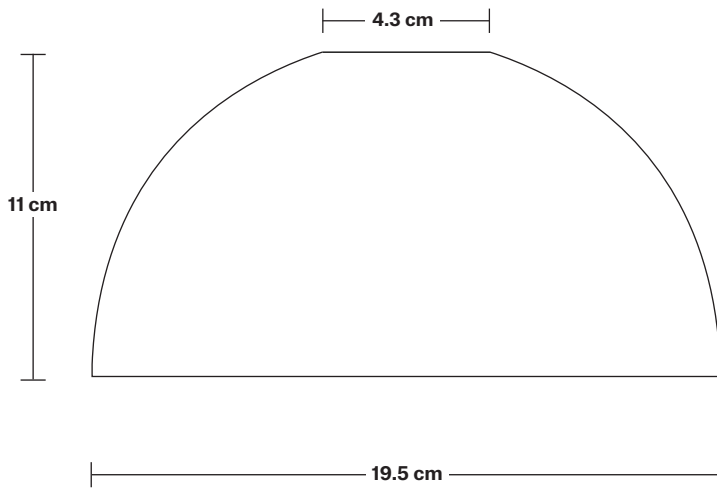

Holder Diameter: 6 cm / 2.5"

Holder Height: 18 cm / 7.1"

Wall Rose Diameter: 12 cm / 4.9"

Wall Rose Height: 2 cm / 0.8"

Brooklyn Wall Light Holder

Product Code: BR-WL

H: 18 cm x W: 12 cm x D: 20 cm

SPECIFICATIONS

Wall rose: Pewter.

DIMENSIONS

Holder Diameter: 6 cm / 2.5"

Holder Height: 18 cm / 7.1"

Projection: 20 cm / 7.9"

Wall Rose Diameter: 12 cm / 4.9"

Wall Rose Depth: 2 cm / 0.8"

Tinted Glass Dome - 8 Inch - Shade Only

Product Code: TGL-D8-SO

H: 11 cm x W: 19.5 cm x D: 19.5 cm

SPECIFICATIONS

We meet all UK and EU lighting and safety regulations.

Our products are hand finished to ensure an authentic vintage look and therefore they may vary slightly from those shown in the images.

Shade weight: 0.6 kg

INFORMATION

Finishes: Amber, Smoke Grey.

DIMENSIONS

Shade Diameter: 19.5 cm / 7.6"

Shade Height: 11 cm / 4.3"

INDUSTVILLE

Tinted Glass Dome - 8 Inch - Smoke Grey