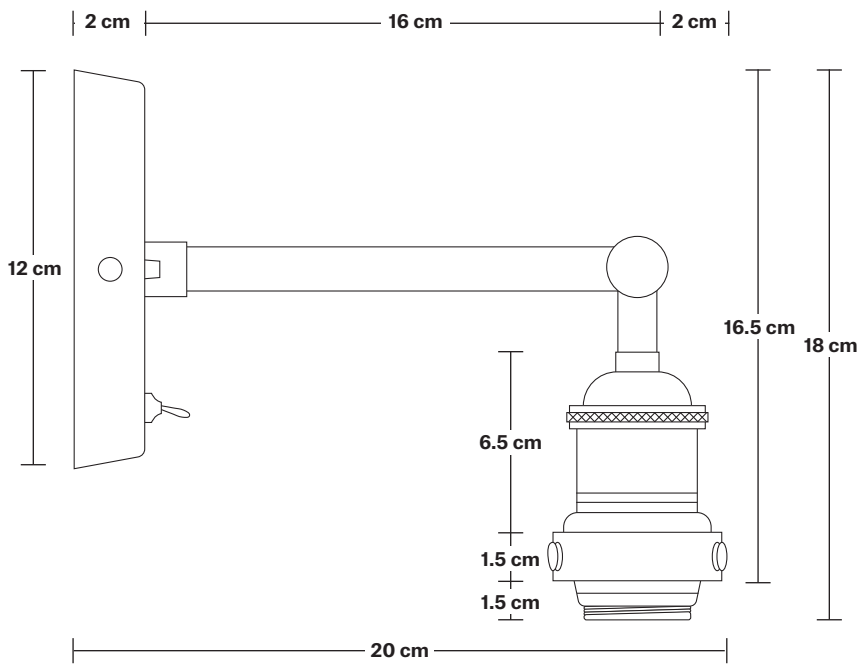

Brooklyn Tinted Glass Dome Wall Light - 8 Inch

Product Code: BR-TGL-DWL8
H: 27.5 cm x W: 19.5 cm x D: 27 cm

SPECIFICATIONS

We meet all UK and EU lighting and safety regulations.

Our products are hand finished to ensure an authentic vintage look and therefore they may vary slightly from those shown in the images.

Wall mount screws not included.

The lights can be operated by both the flick switch or the main switch.

Holders available: Brass, Pewter, Copper.

DIMENSIONS

Shade Diameter: 19.5 cm / 7.6"

Shade Height (no holder): 11 cm / 4.3"

Holder Diameter: 6 cm / 2.5"

Holder Height: 18 cm / 7.1"

Wall Rose Diameter: 12 cm / 4.9"

Wall Rose Height: 2 cm / 0.8"

Brooklyn Wall Light Holder

Product Code: BR-WL

H: 18 cm x W: 12 cm x D: 20 cm

SPECIFICATIONS

Wall rose: Pewter.

DIMENSIONS

Holder Diameter: 6 cm / 2.5"

Holder Height: 18 cm / 7.1"

Projection: 20 cm / 7.9"

Wall Rose Diameter: 12 cm / 4.9"

Wall Rose Depth: 2 cm / 0.8"

Tinted Glass Dome - 8 Inch - Shade Only