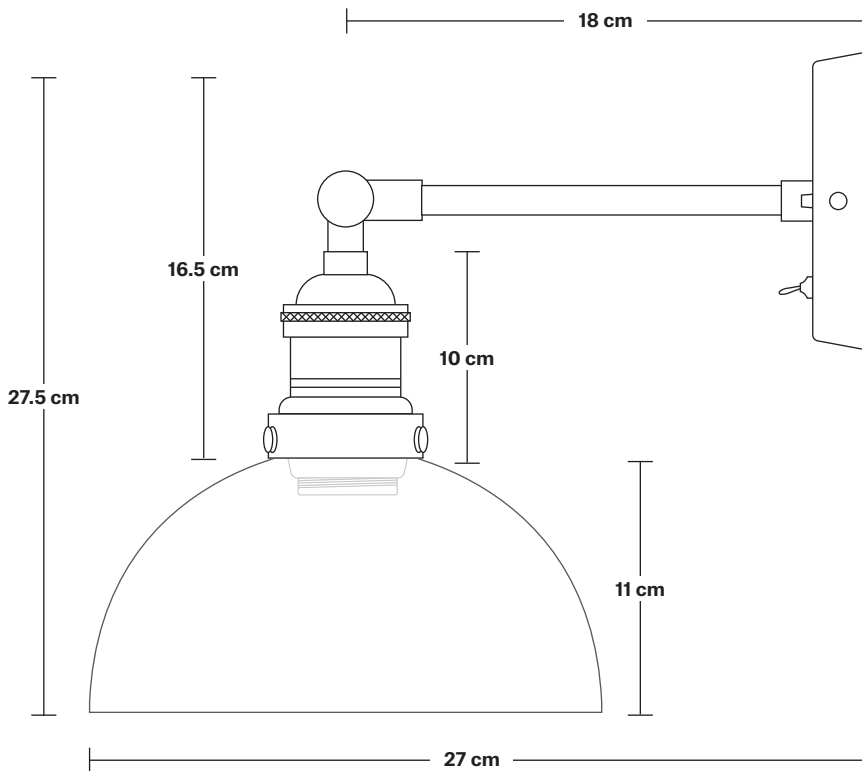

Brooklyn Tinted Glass Dome Wall Light - 8 Inch

Product Code: BR-TGL-DWL8
H: 27.5 cm x W: 19.5 cm x D: 27 cm

SPECIFICATIONS

We meet all UK and EU lighting and safety regulations.

Our products are hand finished to ensure an authentic vintage look and therefore they may vary slightly from those shown in the images.

Wall mount screws not included.

The lights can be operated by both the flick switch or the main switch.

Holders available: Brass, Pewter, Copper.

DIMENSIONS

Shade Diameter: 19.5 cm / 7.6"

Shade Height (no holder): 11 cm / 4.3"

Holder Diameter: 6 cm / 2.5"

Holder Height: 18 cm / 7.1"

Wall Rose Diameter: 12 cm / 4.9"

Wall Rose Height: 2 cm / 0.8"

Brooklyn Wall Light Holder

Product Code: BR-WL

H: 18 cm x W: 12 cm x D: 20 cm

SPECIFICATIONS

Wall rose: Pewter.

DIMENSIONS

Holder Diameter: 6 cm / 2.5"

Holder Height: 18 cm / 7.1"

Projection: 20 cm / 7.9"

Wall Rose Diameter: 12 cm / 4.9"

Wall Rose Depth: 2 cm / 0.8"

Tinted Glass Dome - 8 Inch - Shade Only