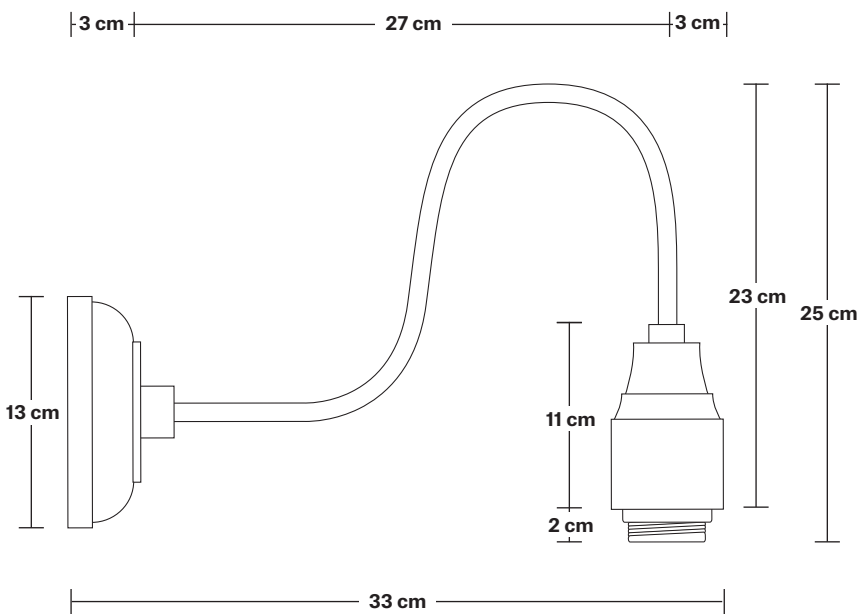

Swan Neck Tinted Glass Dome Wall Light - 8 Inch

Product Code: SN-TGL-DWL8

H: 33 cm x W: 19.5 cm x D: 40 cm

SPECIFICATIONS

We meet all UK and EU lighting and safety regulations.

Our products are hand finished to ensure an authentic vintage look and therefore they may vary slightly from those shown in the images.

Wall mount screws not included.

Holders available: Brass, Pewter.

DIMENSIONS

Shade Diameter: 19.5 cm / 7.6"

Shade Height (no holder): 11 cm / 4.3"

Holder Diameter: 6 cm / 2.3"

Holder Height: 25 cm / 9.8"

Wall Rose Diameter: 13 cm / 5.1"

Wall Rose Height: 3 cm / 1.2"

Swan Neck Wall Holder

Product Code: SN-WL

H: 25 cm x W: 13 cm x D: 33 cm

SPECIFICATIONS

We meet all UK and EU lighting and safety regulations.

Our products are hand finished to ensure an authentic vintage look and therefore they may vary slightly from those shown in the images.

DIMENSIONS

Holder Diameter: 6 cm / 2.3"

Holder Height: 25 cm / 10"

Projection: 23 cm / 9.1"

Wall Rose Diameter: 13 cm / 5.1"

Wall Rose Depth: 3 cm / 1.2"

Tinted Glass Dome - 8 Inch - Shade Only

Product Code: TGL-D8-SO