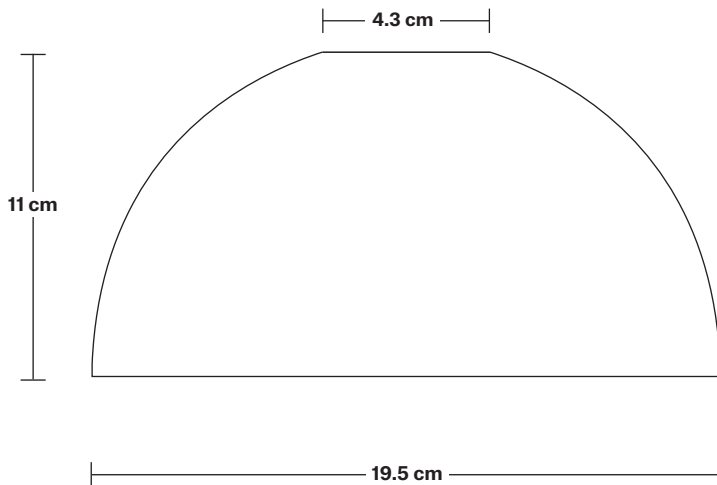

Wall mount screws not included.

Holders available: Brass, Pewter.

DIMENSIONS

Shade Diameter: 19.5 cm / 7.6"

Shade Height (no holder): 11 cm / 4.3"

Holder Diameter: 6 cm / 2.3"

Holder Height: 25 cm / 9.8"

Wall Rose Diameter: 13 cm / 5.1"

Wall Rose Height: 3 cm / 1.2"

Swan Neck Wall Holder

Product Code: SN-WL

H: 25 cm x W: 13 cm x D: 33 cm

SPECIFICATIONS

We meet all UK and EU lighting and safety regulations.

Our products are hand finished to ensure an authentic vintage look and therefore they may vary slightly from those shown in the images.

DIMENSIONS

Holder Diameter: 6 cm / 2.3"

Holder Height: 25 cm / 10"

Projection: 23 cm / 9.1"

Wall Rose Diameter: 13 cm / 5.1"

Wall Rose Depth: 3 cm / 1.2"

Tinted Glass Dome - 8 Inch - Shade Only

Product Code: TGL-D8-SO

H: 11 cm x W: 19.5 cm x D: 19.5 cm

SPECIFICATIONS

We meet all UK and EU lighting and safety regulations.

Our products are hand finished to ensure an authentic vintage look and therefore they may vary slightly from those shown in the images.