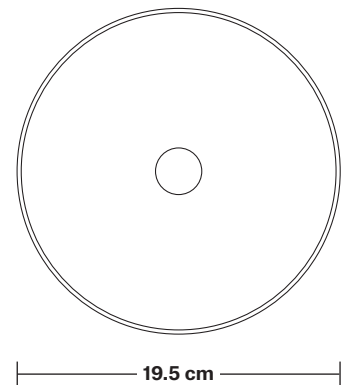

Wall Rose Height: 3 cm / 1.2"

Swan Neck Wall Holder

Product Code: SN-WL

H: 25 cm x W: 13 cm x D: 33 cm

SPECIFICATIONS

We meet all UK and EU lighting and safety regulations.

Our products are hand finished to ensure an authentic vintage look and therefore they may vary slightly from those shown in the images.

DIMENSIONS

Holder Diameter: 6 cm / 2.3"

Holder Height: 25 cm / 10"

Projection: 23 cm / 9.1"

Wall Rose Diameter: 13 cm / 5.1"

Wall Rose Depth: 3 cm / 1.2"

Tinted Glass Dome - 8 Inch - Shade Only

Product Code: TGL-D8-SO

H: 11 cm x W: 19.5 cm x D: 19.5 cm

SPECIFICATIONS

We meet all UK and EU lighting and safety regulations.

Our products are hand finished to ensure an authentic vintage look and therefore they may vary slightly from those shown in the images.

Shade weight: 0.6 kg

INFORMATION

Finishes: Amber, Smoke Grey.

DIMENSIONS

Shade Diameter: 19.5 cm / 7.6"

Shade Height: 11 cm / 4.3"

INDUSTVILLE

Tinted Glass Dome - 8 Inch - Smoke Grey