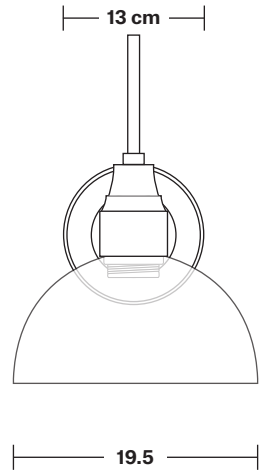

Swan Neck Tinted Glass Dome Wall Light - 8 Inch

Product Code: SN-TGL-DWL8

H: 33 cm x W: 19.5 cm x D: 40 cm

SPECIFICATIONS

We meet all UK and EU lighting and safety regulations.

Our products are hand finished to ensure an authentic vintage look and therefore they may vary slightly from those shown in the images.

Wall mount screws not included.

Holders available: Brass, Pewter.

DIMENSIONS

Shade Diameter: 19.5 cm / 7.6"

Shade Height (no holder): 11 cm / 4.3"

Holder Diameter: 6 cm / 2.3"

Holder Height: 25 cm / 9.8"

Wall Rose Diameter: 13 cm / 5.1"

Wall Rose Height: 3 cm / 1.2"

Swan Neck Wall Holder

Product Code: SN-WL

H: 25 cm x W: 13 cm x D: 33 cm

SPECIFICATIONS

We meet all UK and EU lighting and safety regulations.

Our products are hand finished to ensure an authentic vintage look and therefore they may vary slightly from those shown in the images.

H: 11 cm x W: 19.5 cm x D: 19.5 cm

SPECIFICATIONS

We meet all UK and EU lighting and safety regulations.

Our products are hand finished to ensure an authentic vintage look and therefore they may vary slightly from those shown in the images.