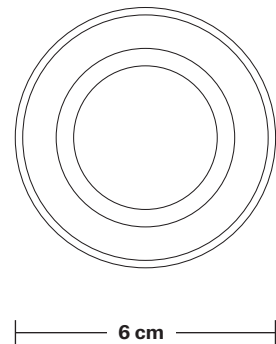

Swan Neck Tinted Glass Dome Wall Light - 8 Inch

Product Code: SN-TGL-DWL8

H: 33 cm x W: 19.5 cm x D: 40 cm

SPECIFICATIONS

We meet all UK and EU lighting and safety regulations.

Our products are hand finished to ensure an authentic vintage look and therefore they may vary slightly from those shown in the images.

Wall mount screws not included.

Holders available: Brass, Pewter.

DIMENSIONS

Shade Diameter: 19.5 cm / 7.6"

Shade Height (no holder): 11 cm / 4.3"

Holder Diameter: 6 cm / 2.3"

Holder Height: 25 cm / 9.8"

Wall Rose Diameter: 13 cm / 5.1"

Wall Rose Height: 3 cm / 1.2"

Swan Neck Wall Holder

Product Code: SN-WL

H: 25 cm x W: 13 cm x D: 33 cm

SPECIFICATIONS

We meet all UK and EU lighting and safety regulations.

Our products are hand finished to ensure an authentic vintage look and therefore they may vary slightly from those shown in the images.

H: 11 cm x W: 19.5 cm x D: 19.5 cm

SPECIFICATIONS

We meet all UK and EU lighting and safety regulations.

Our products are hand finished to ensure an authentic vintage look and therefore they may vary slightly from those shown in the images.