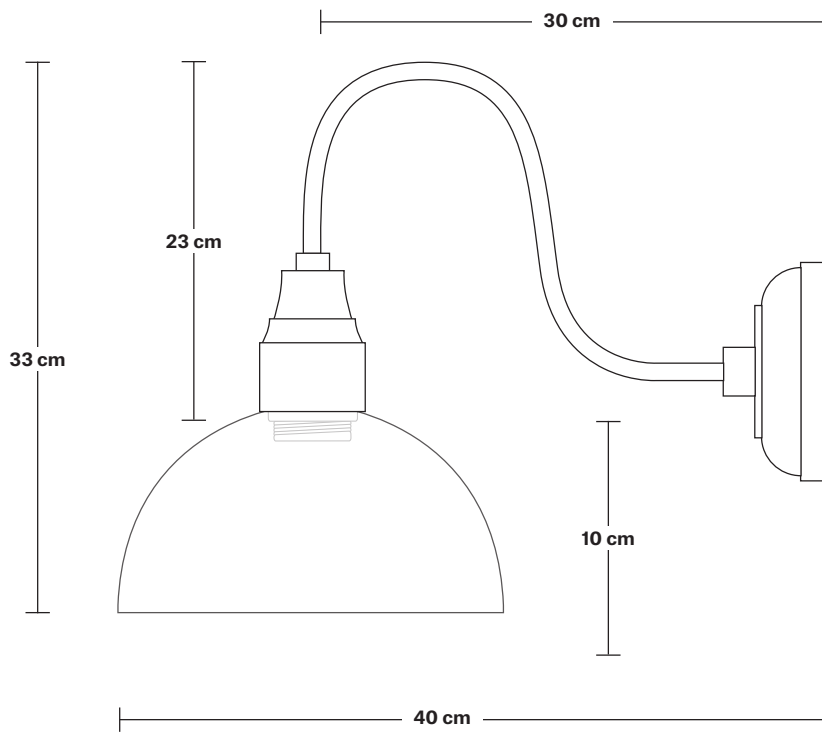

Swan Neck Tinted Glass Dome Wall Light - 8 Inch

Product Code: SN-TGL-DWL8

H: 33 cm x W: 19.5 cm x D: 40 cm

SPECIFICATIONS

We meet all UK and EU lighting and safety regulations.

Our products are hand finished to ensure an authentic vintage look and therefore they may vary slightly from those shown in the images.

Wall mount screws not included.

Holders available: Brass, Pewter.

DIMENSIONS

Shade Diameter: 19.5 cm / 7.6"

Shade Height (no holder): 11 cm / 4.3"

Holder Diameter: 6 cm / 2.3"

Holder Height: 25 cm / 9.8"

Wall Rose Diameter: 13 cm / 5.1"

Wall Rose Height: 3 cm / 1.2"

Swan Neck Wall Holder

Product Code: SN-WL

H: 25 cm x W: 13 cm x D: 33 cm

SPECIFICATIONS

We meet all UK and EU lighting and safety regulations.

Our products are hand finished to ensure an authentic vintage look and therefore they may vary slightly from those shown in the images.

DIMENSIONS

Holder Diameter: 6 cm / 2.3"

Holder Height: 25 cm / 10"

Projection: 23 cm / 9.1"

Wall Rose Diameter: 13 cm / 5.1"

Wall Rose Depth: 3 cm / 1.2"

Tinted Glass Dome - 8 Inch - Shade Only

Product Code: TGL-D8-SO