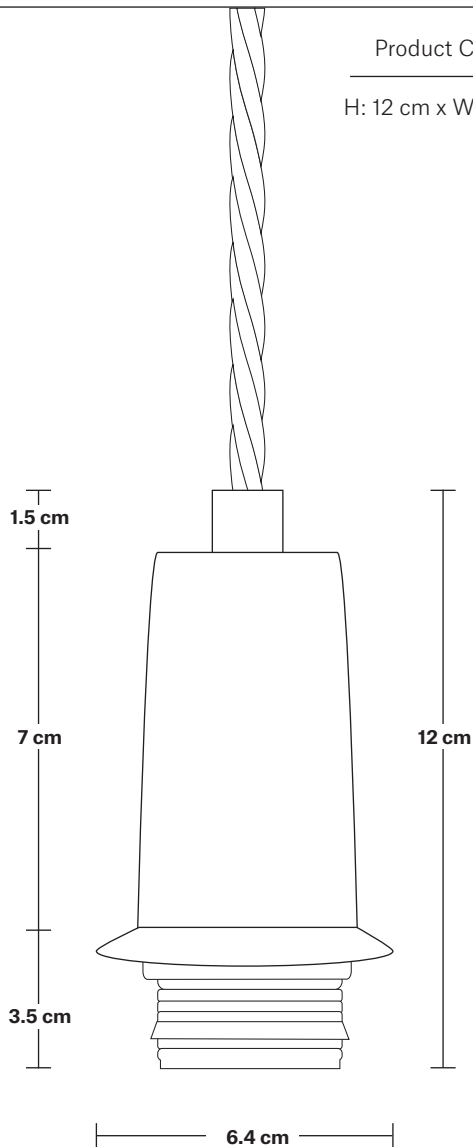

# Sleek Tinted Glass Dome Pendant - 8 Inch

Product Code: SL-TGL-DP8

H: 20 cm x W: 19.5 cm x D: 19.5 cm

## DIMENSIONS

Shade Diameter: 19.5 cm / 7.6"

Shade Height (no holder): 11 cm / 4.3"

Holder Diameter: 4 cm / 1.6"

Holder Height: 12 cm / 4.7"

Ceiling Rose Diameter: 8 cm / 3"

Ceiling Rose Height: 2 cm / 0.8"

# Sleek Edison Cord Set ES E27 Bulb Holder - Ring & Fabric Flex

Product Code: SL-ECS

H: 12 cm x W: 4 cm x D: 4 cm

## DIMENSIONS

Shade Diameter: 19.5 cm / 7.6"

Shade Height: 11 cm / 4.3"

INDUSTVILLE