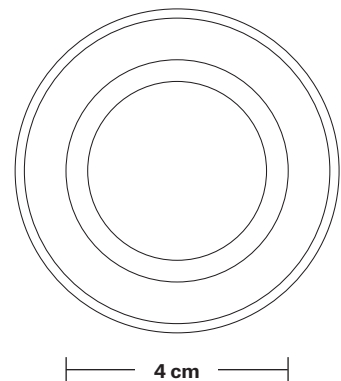

# Sleek Tinted Glass Dome Pendant - 8 Inch

Product Code: SL-TGL-DP8

H: 20 cm x W: 19.5 cm x D: 19.5 cm

## DIMENSIONS

Shade Diameter: 19.5 cm / 7.6"

Shade Height (no holder): 11 cm / 4.3"

Holder Diameter: 4 cm / 1.6"

Holder Height: 12 cm / 4.7"

Ceiling Rose Diameter: 8 cm / 3"

Ceiling Rose Height: 2 cm / 0.8"

# Sleek Edison Cord Set ES E27 Bulb Holder - Ring & Fabric Flex

Product Code: SL-ECS

H: 12 cm x W: 4 cm x D: 4 cm

## DIMENSIONS

Shade Diameter: 19.5 cm / 7.6"

Shade Height: 11 cm / 4.3"

INDUSTVILLE