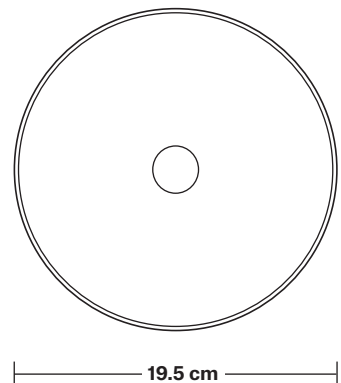

# Sleek Tinted Glass Dome Pendant - 8 Inch

Product Code: SL-TGL-DP8

H: 20 cm x W: 19.5 cm x D: 19.5 cm

## DIMENSIONS

Shade Diameter: 19.5 cm / 7.6"

Shade Height (no holder): 11 cm / 4.3"

Holder Diameter: 4 cm / 1.6"

Holder Height: 12 cm / 4.7"

Ceiling Rose Diameter: 8 cm / 3"

Ceiling Rose Height: 2 cm / 0.8"

## DIMENSIONS

Bulb Holder Height: 12 cm / 4.7"

Bulb Holder Depth: 4 cm / 1.5"

INDUSTVILLE

## DIMENSIONS

Shade Diameter: 19.5 cm / 7.6"

Shade Height: 11 cm / 4.3"

INDUSTVILLE