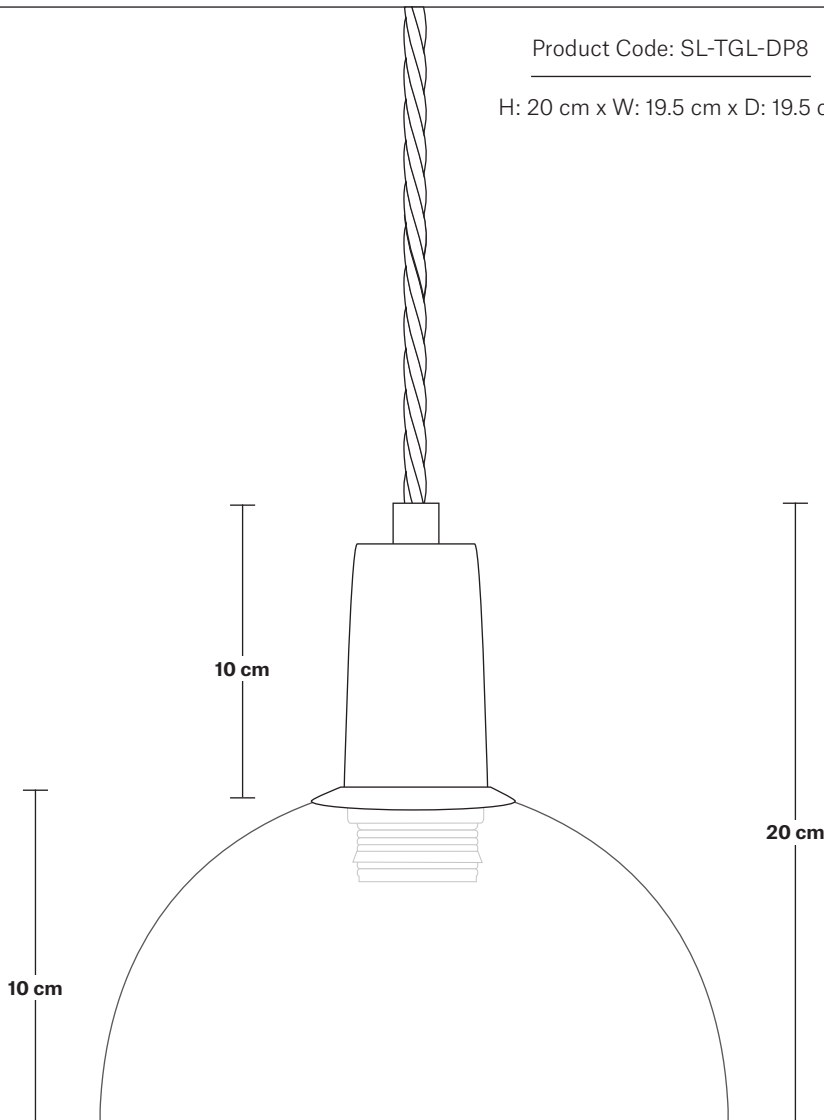

# Sleek Tinted Glass Dome Pendant - 8 Inch

Product Code: SL-TGL-DP8

H: 20 cm x W: 19.5 cm x D: 19.5 cm

## DIMENSIONS

Shade Diameter: 19.5 cm / 7.6"

Shade Height (no holder): 11 cm / 4.3"

Holder Diameter: 4 cm / 1.6"

Holder Height: 12 cm / 4.7"

Ceiling Rose Diameter: 8 cm / 3"

Ceiling Rose Height: 2 cm / 0.8"

## DIMENSIONS

Bulb Holder Height: 12 cm / 4.7"

Bulb Holder Depth: 4 cm / 1.5"

INDUSTVILLE

## DIMENSIONS

Shade Diameter: 19.5 cm / 7.6"

Shade Height: 11 cm / 4.3"

INDUSTVILLE