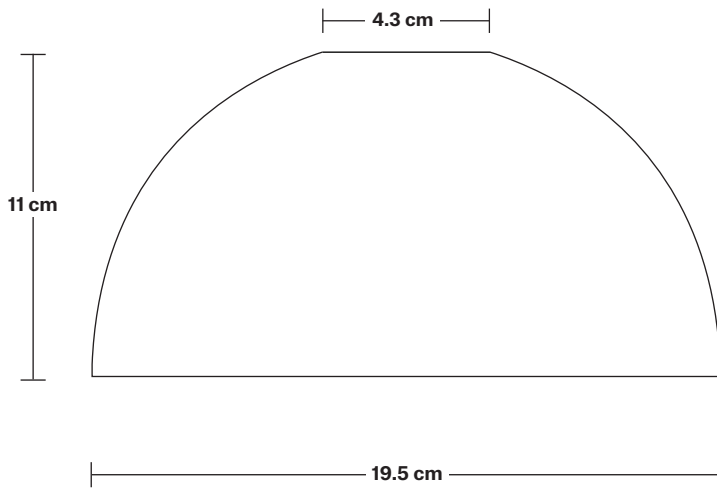

Tinted Glass Dome - 8 Inch - Shade Only

Product Code: TGL-D8-SO

H: 11 cm x W: 19.5 cm x D: 19.5 cm

SPECIFICATIONS

We meet all UK and EU lighting and safety regulations.

Our products are hand finished to ensure an authentic vintage look and therefore they may vary slightly from those shown in the images.

Shade weight: 0.6 kg

INFORMATION

Finishes: Amber, Smoke Grey.

DIMENSIONS

Shade Diameter: 19.5 cm / 7.6"

Shade Height: 11 cm / 4.3"

INDUSTVILLE