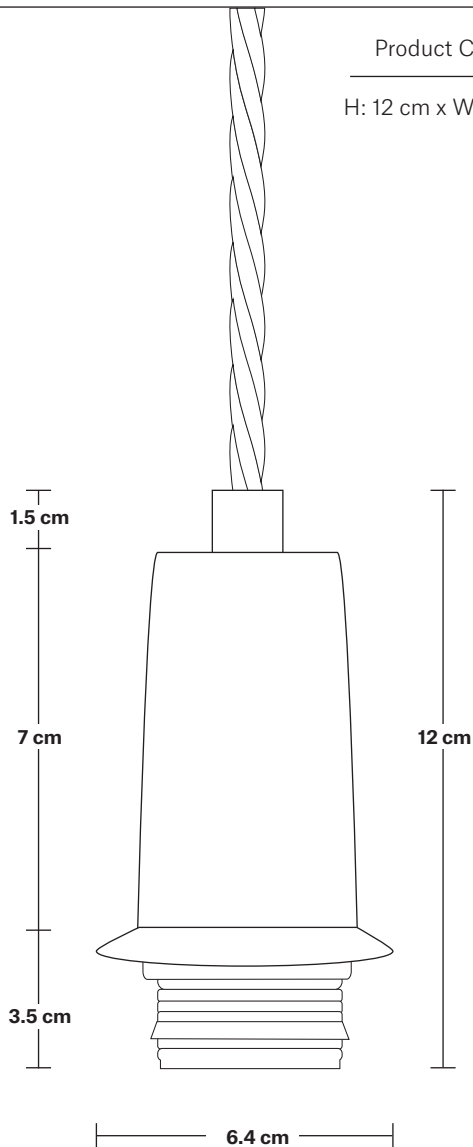

Sleek Tinted Glass Dome Pendant - 8 Inch

Product Code: SL-TGL-DP8

H: 20 cm x W: 19.5 cm x D: 19.5 cm

SPECIFICATIONS

We meet all UK and EU lighting and safety regulations.

Our products are hand finished to ensure an authentic vintage look and therefore they may vary slightly from those shown in the images.

Wall mount screws not included.

Holders available: Brass, Pewter, Copper.

Flex: 1m Black Twisted Fabric Flex.

Ceiling Rose: Brass, Pewter and Copper.

DIMENSIONS

Shade Diameter: 19.5 cm / 7.6"

Shade Height (no holder): 11 cm / 4.3"

Holder Diameter: 4 cm / 1.6"

Holder Height: 12 cm / 4.7"

Ceiling Rose Diameter: 8 cm / 3"

Ceiling Rose Height: 2 cm / 0.8"

INDUSTVILLE

Sleek Edison Cord Set ES E27 Bulb Holder - Ring & Fabric Flex

Product Code: SL-ECS

H: 12 cm x W: 4 cm x D: 4 cm

SPECIFICATIONS

We meet all UK and EU lighting and safety regulations.

Our products are hand finished to ensure an authentic vintage look and therefore they may vary slightly from those shown in the images.