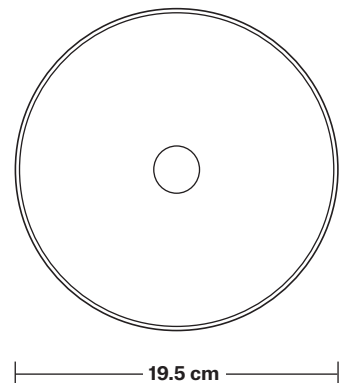

Sleek Tinted Glass Dome Pendant - 8 Inch

Product Code: SL-TGL-DP8

H: 20 cm x W: 19.5 cm x D: 19.5 cm

SPECIFICATIONS

We meet all UK and EU lighting and safety regulations.

Our products are hand finished to ensure an authentic vintage look and therefore they may vary slightly from those shown in the images.

Bulb required: Standard screw (E27) fitting, max 25W.

Shade weight: 0.6 kg | **Holder weight:** 0.2 kg

Maximum weight: 0.8 kg

INFORMATION

Finishes: Amber, Smoke Grey.

Ready to be installed, installation required.

Wall mount screws not included.

Holders available: Brass, Pewter, Copper.

Flex: 1m Black Twisted Fabric Flex.

Ceiling Rose: Brass, Pewter and Copper.

DIMENSIONS

Shade Diameter: 19.5 cm / 7.6"

Shade Height (no holder): 11 cm / 4.3"

H: 12 cm x W: 4 cm x D: 4 cm

SPECIFICATIONS

We meet all UK and EU lighting and safety regulations.

Our products are hand finished to ensure an authentic vintage look and therefore they may vary slightly from those shown in the images.