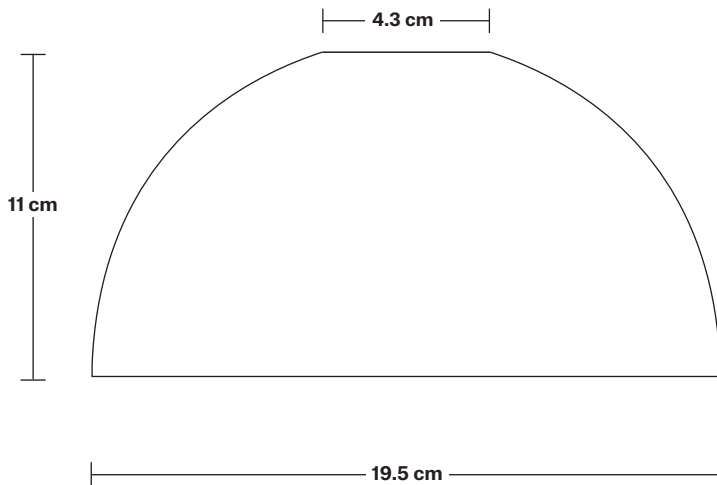

Holder Diameter: 4 cm / 1.6"

Holder Height: 12 cm / 4.7"

Ceiling Rose Diameter: 8 cm / 3"

Ceiling Rose Height: 2 cm / 0.8"

INDUSTVILLE

Sleek Edison Cord Set ES E27 Bulb Holder - Ring & Fabric Flex

Product Code: SL-ECS

H: 12 cm x W: 4 cm x D: 4 cm

SPECIFICATIONS

We meet all UK and EU lighting and safety regulations.

Our products are hand finished to ensure an authentic vintage look and therefore they may vary slightly from those shown in the images.

Bulb required: Standard screw (E27) fitting, max 25W.

Weight: 0.27 kg

INFORMATION

Finishes: Brass, Pewter, Copper.

Ready to be installed, installation required.

Wall mount screws not included.

DIMENSIONS

Bulb Holder Height: 12 cm / 4.7"

Bulb Holder Depth: 4 cm / 1.5"

INDUSTVILLE

Tinted Glass Dome - 8 Inch - Shade Only

Product Code: TGL-D8-SO

H: 11 cm x W: 19.5 cm x D: 19.5 cm

SPECIFICATIONS

We meet all UK and EU lighting and safety regulations.