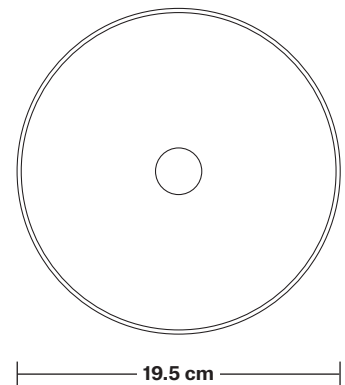

Holder Diameter: 4 cm / 1.6"

Holder Height: 12 cm / 4.7"

Ceiling Rose Diameter: 8 cm / 3"

Ceiling Rose Height: 2 cm / 0.8"

INDUSTVILLE

Sleek Edison Cord Set ES E27 Bulb Holder - Ring & Fabric Flex

Product Code: SL-ECS

H: 12 cm x W: 4 cm x D: 4 cm

SPECIFICATIONS

We meet all UK and EU lighting and safety regulations.

Our products are hand finished to ensure an authentic vintage look and therefore they may vary slightly from those shown in the images.

Bulb required: Standard screw (E27) fitting, max 25W.

Weight: 0.27 kg

INFORMATION

Finishes: Brass, Pewter, Copper.

Ready to be installed, installation required.

Wall mount screws not included.

DIMENSIONS

Bulb Holder Height: 12 cm / 4.7"

Bulb Holder Depth: 4 cm / 1.5"

INDUSTVILLE

Tinted Glass Dome - 8 Inch - Shade Only

Product Code: TGL-D8-SO

H: 11 cm x W: 19.5 cm x D: 19.5 cm

SPECIFICATIONS

We meet all UK and EU lighting and safety regulations.