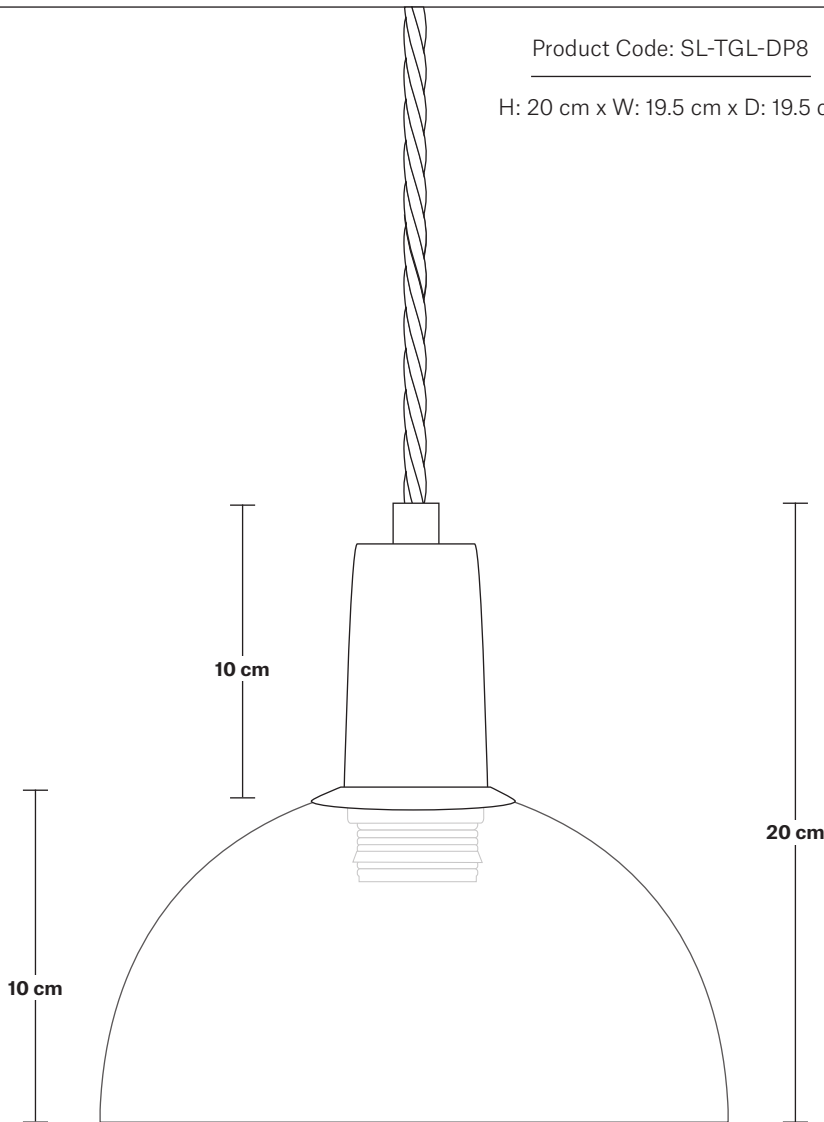

Sleek Tinted Glass Dome Pendant - 8 Inch

Product Code: SL-TGL-DP8

H: 20 cm x W: 19.5 cm x D: 19.5 cm

SPECIFICATIONS

We meet all UK and EU lighting and safety regulations.

Our products are hand finished to ensure an authentic vintage look and therefore they may vary slightly from those shown in the images.

Bulb required: Standard screw (E27) fitting, max 25W.

Shade weight: 0.6 kg | **Holder weight:** 0.2 kg

Maximum weight: 0.8 kg

INFORMATION

Finishes: Amber, Smoke Grey.

Ready to be installed, installation required.

Wall mount screws not included.

Holders available: Brass, Pewter, Copper.

Flex: 1m Black Twisted Fabric Flex.

Ceiling Rose: Brass, Pewter and Copper.

DIMENSIONS

Shade Diameter: 19.5 cm / 7.6"

Shade Height (no holder): 11 cm / 4.3"

Holder Diameter: 4 cm / 1.6"

Holder Height: 12 cm / 4.7"

Ceiling Rose Diameter: 8 cm / 3"

Ceiling Rose Height: 2 cm / 0.8"

INDUSTVILLE

Sleek Edison Cord Set ES E27 Bulb Holder - Ring & Fabric Flex

Product Code: SL-ECS