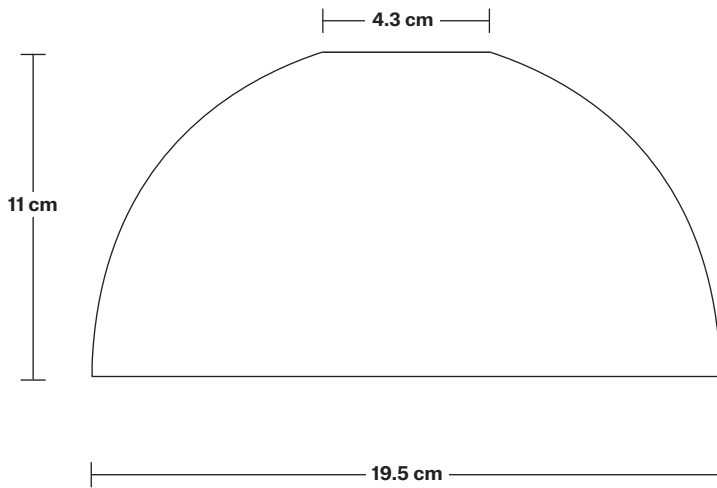

Orlando Tinted Glass Dome Pendant - 8 Inch

Product Code: OR-TGL-DP8

H: 16.5 cm x W: 19.5 cm x D: 19.5 cm

SPECIFICATIONS

We meet all UK and EU lighting and safety regulations.

Our products are hand finished to ensure an authentic vintage look and therefore they may vary slightly from those shown in the images.

Wall mount screws not included.

Holders available: Brass, Pewter.

Flex: 1m Black Round Fabric Flex.

Ceiling rose: Brass, Pewter.

DIMENSIONS

Shade Diameter: 19.5 cm / 7.6"

Shade Height (no holder): 11 cm / 4.3"

Holder Diameter: 7 cm / 2.8"

Holder Height: 6 cm / 2.4"

Ceiling Rose Diameter: 12 cm / 4.9"

Ceiling Rose Height: 4 cm / 1.6"

INDUSTVILLE

Tinted Glass Dome - 8 Inch - Shade Only

Product Code: TGL-D8-SO

H: 11 cm x W: 19.5 cm x D: 19.5 cm

Shade weight: 0.6 kg

INFORMATION

Finishes: Amber, Smoke Grey.

DIMENSIONS

Shade Diameter: 19.5 cm / 7.6"

Shade Height: 11 cm / 4.3"

INDUSTVILLE

Tinted Glass Dome - 8 Inch - Amber