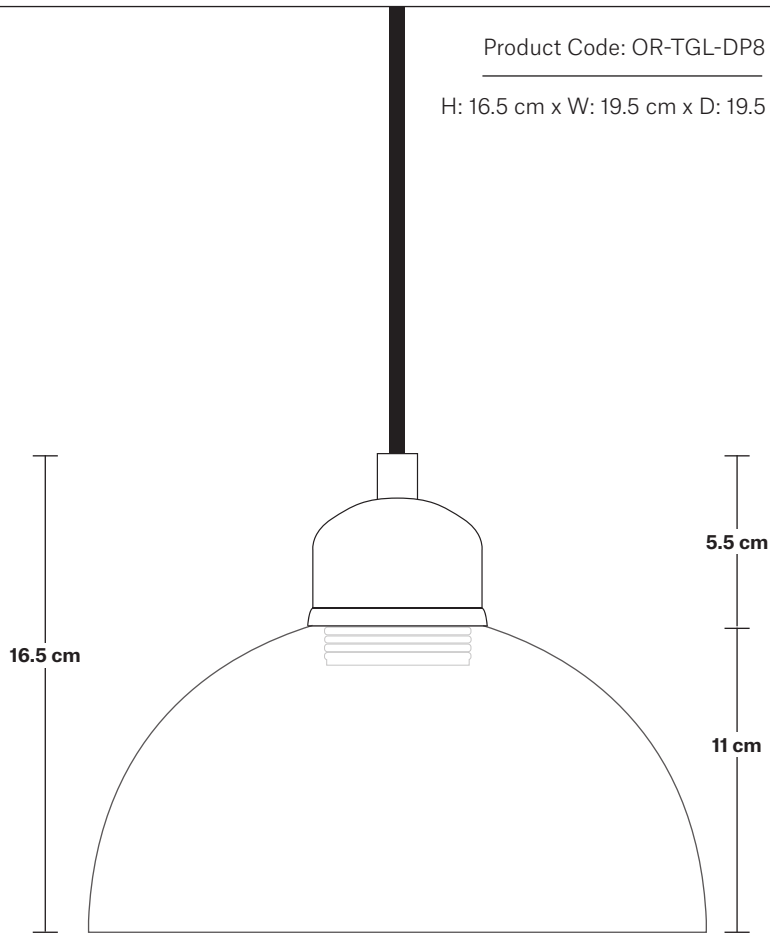

Orlando Tinted Glass Dome Pendant - 8 Inch

Product Code: OR-TGL-DP8

H: 16.5 cm x W: 19.5 cm x D: 19.5 cm

SPECIFICATIONS

We meet all UK and EU lighting and safety regulations.

Our products are hand finished to ensure an authentic vintage look and therefore they may vary slightly from those shown in the images.

Wall mount screws not included.

Holders available: Brass, Pewter.

Flex: 1m Black Round Fabric Flex.

Ceiling rose: Brass, Pewter.

DIMENSIONS

Shade Diameter: 19.5 cm / 7.6"

Shade Height (no holder): 11 cm / 4.3"

Holder Diameter: 7 cm / 2.8"

Holder Height: 6 cm / 2.4"

Ceiling Rose Diameter: 12 cm / 4.9"

Ceiling Rose Height: 4 cm / 1.6"

INDUSTVILLE

Tinted Glass Dome - 8 Inch - Shade Only

Product Code: TGL-D8-SO

H: 11 cm x W: 19.5 cm x D: 19.5 cm

Shade weight: 0.6 kg

INFORMATION

Finishes: Amber, Smoke Grey.

DIMENSIONS

Shade Diameter: 19.5 cm / 7.6"

Shade Height: 11 cm / 4.3"

INDUSTVILLE

Tinted Glass Dome - 8 Inch - Amber