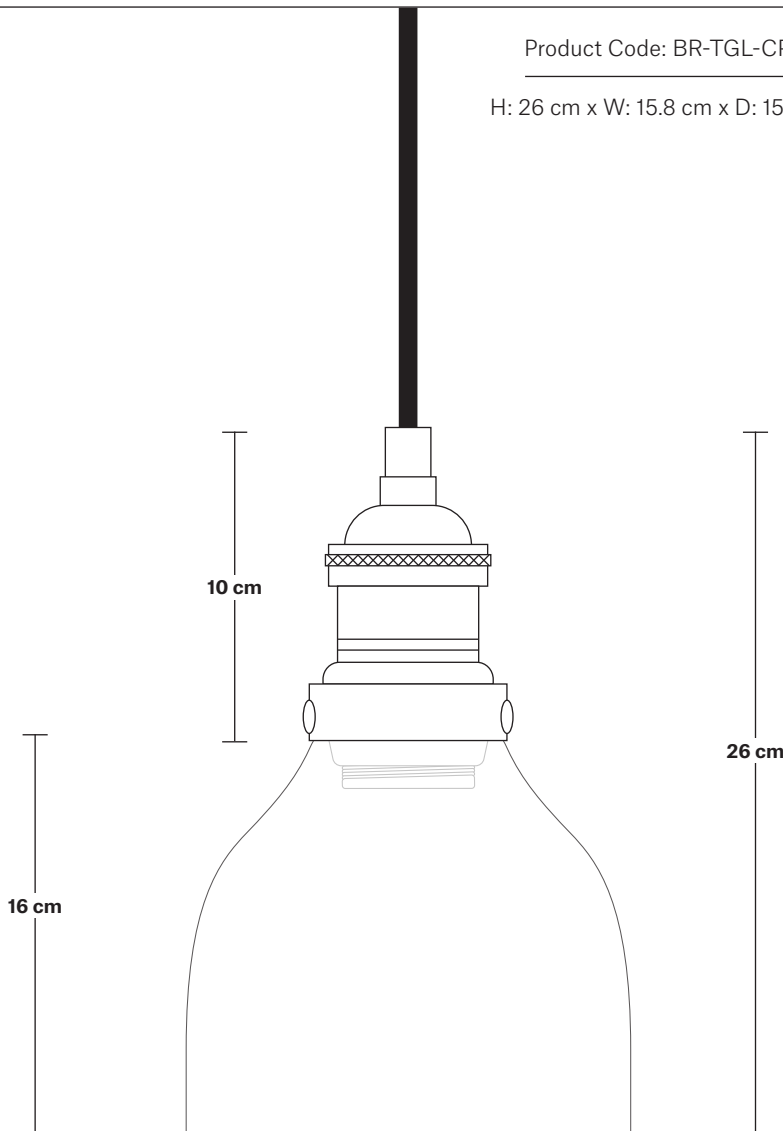

Brooklyn Tinted Glass Cone Pendant - 6 Inch

Product Code: BR-TGL-CP6

H: 26 cm x W: 15.8 cm x D: 15.8 cm

SPECIFICATIONS

We meet all UK and EU lighting and safety regulations.

Our products are hand finished to ensure an authentic vintage look and therefore they may vary slightly from those shown in the images.

Bulb required: Standard screw (E27) fitting, max 40W.

Shade weight: 0.6 kg | **Holder weight:** 0.5 kg

Maximum weight: 1.1 kg

INFORMATION

Finishes: Amber, Smoke Grey.

Ready to be installed, installation required.

Wall mount screws not included.

Holders available: Brass, Pewter, Copper.

Flex: 1m Black Round Fabric Flex.

Ceiling rose: Pewter.

DIMENSIONS

Shade Diameter: 15.8 cm / 6.2"

Shade Height (no holder): 16.5 cm / 6.4"

Holder Diameter: 6 cm / 2.3"

Holder Height: 11 cm / 4.3"

Ceiling Rose Diameter: 12 cm / 4.7"

Ceiling Rose Height: 2 cm / 0.8"

Brooklyn Cord Set ES E27 Bulb Holder

Product Code: BR-CS

H: 113 cm x W: 12 cm x D: 12 cm