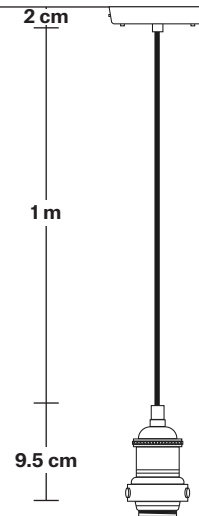

Brooklyn Tinted Glass Cone Pendant - 6 Inch

Product Code: BR-TGL-CP6

H: 26 cm x W: 15.8 cm x D: 15.8 cm

SPECIFICATIONS

We meet all UK and EU lighting and safety regulations.

Our products are hand finished to ensure an authentic vintage look and therefore they may vary slightly from those shown in the images.

Wall mount screws not included.

Holders available: Brass, Pewter, Copper.

Flex: 1m Black Round Fabric Flex.

Ceiling rose: Pewter.

DIMENSIONS

Shade Diameter: 15.8 cm / 6.2"

Shade Height (no holder): 16.5 cm / 6.4"

Holder Diameter: 6 cm / 2.3"

Holder Height: 11 cm / 4.3"

Ceiling Rose Diameter: 12 cm / 4.7"

Ceiling Rose Height: 2 cm / 0.8"

Brooklyn Cord Set ES E27 Bulb Holder

Product Code: BR-CS

H: 113 cm x W: 12 cm x D: 12 cm

H: 16 cm x W: 15.8 cm x D: 15.8 cm

SPECIFICATIONS

We meet all UK and EU lighting and safety regulations.

Our products are hand finished to ensure an authentic vintage look and therefore they may vary slightly from those shown in the images.