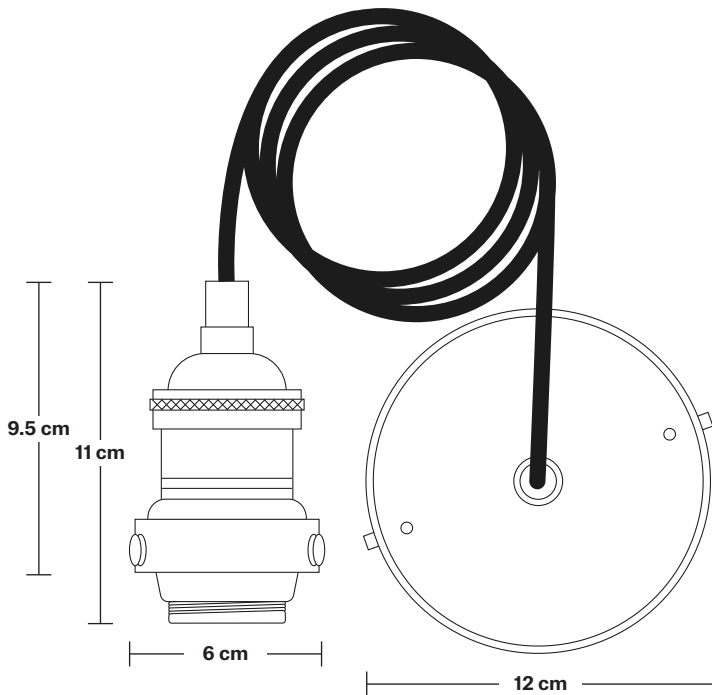

Brooklyn Tinted Glass Cone Pendant - 6 Inch

Product Code: BR-TGL-CP6

H: 26 cm x W: 15.8 cm x D: 15.8 cm

SPECIFICATIONS

We meet all UK and EU lighting and safety regulations.

Our products are hand finished to ensure an authentic vintage look and therefore they may vary slightly from those shown in the images.

Wall mount screws not included.

Holders available: Brass, Pewter, Copper.

Flex: 1m Black Round Fabric Flex.

Ceiling rose: Pewter.

DIMENSIONS

Shade Diameter: 15.8 cm / 6.2"

Shade Height (no holder): 16.5 cm / 6.4"

Holder Diameter: 6 cm / 2.3"

Holder Height: 11 cm / 4.3"

Ceiling Rose Diameter: 12 cm / 4.7"

Ceiling Rose Height: 2 cm / 0.8"

Brooklyn Cord Set ES E27 Bulb Holder

Product Code: BR-CS

H: 113 cm x W: 12 cm x D: 12 cm

Ceiling rose: Pewter.

DIMENSIONS

Bulb Holder Diameter: 6 cm / 2.5"

Bulb Holder Height: 11 cm / 4.3"

Ceiling Rose height: 12 cm / 4.9"

Full Drop: 113 cm / 44.5"

Tinted Glass Cone - 6 Inch - Shade Only

Product Code: TGL-C6-SO