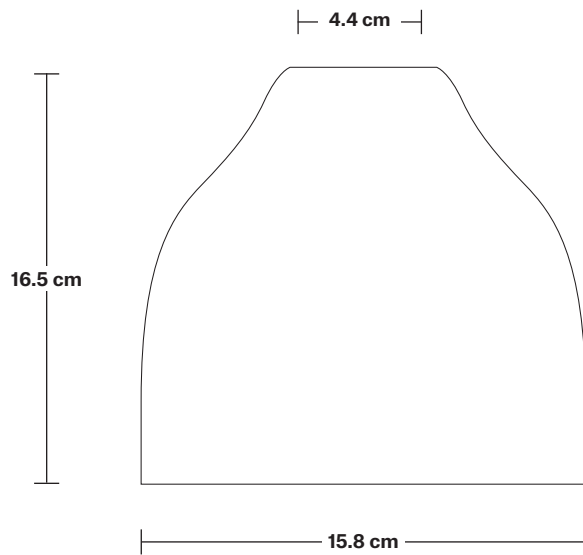

Holder Diameter: 6 cm / 2.3"

Holder Height: 11 cm / 4.3"

Ceiling Rose Diameter: 12 cm / 4.7"

Ceiling Rose Height: 2 cm / 0.8"

Brooklyn Cord Set ES E27 Bulb Holder

Product Code: BR-CS

H: 113 cm x W: 12 cm x D: 12 cm

Ceiling rose: Pewter.

DIMENSIONS

Bulb Holder Diameter: 6 cm / 2.5"

Bulb Holder Height: 11 cm / 4.3"

Ceiling Rose height: 12 cm / 4.9"

Full Drop: 113 cm / 44.5"

Tinted Glass Cone - 6 Inch - Shade Only

Product Code: TGL-C6-SO

H: 16 cm x W: 15.8 cm x D: 15.8 cm

SPECIFICATIONS

We meet all UK and EU lighting and safety regulations.

Our products are hand finished to ensure an authentic vintage look and therefore they may vary slightly from those shown in the images.

Shade weight: 0.6 kg

INFORMATION

Finishes: Amber, Smoke Grey.

DIMENSIONS

Shade Diameter: 15.8 cm / 6.2"

Shade Height (no holder): 16.5 cm / 6.4"

INDUSTVILLE

Tinted Glass Cone - 6 Inch - Amber