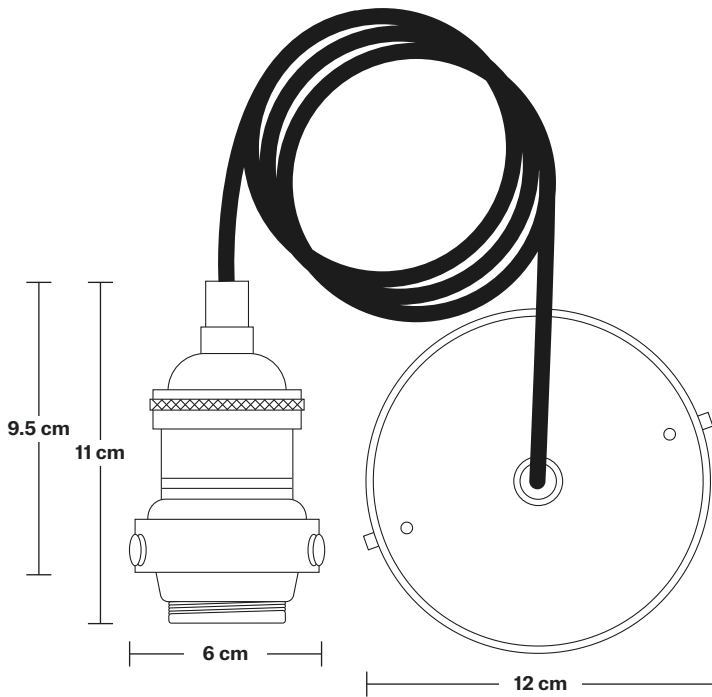

Brooklyn Tinted Glass Cone Pendant - 6 Inch

Product Code: BR-TGL-CP6

H: 26 cm x W: 15.8 cm x D: 15.8 cm

SPECIFICATIONS

We meet all UK and EU lighting and safety regulations.

Our products are hand finished to ensure an authentic vintage look and therefore they may vary slightly from those shown in the images.

Wall mount screws not included.

Holders available: Brass, Pewter, Copper.

Flex: 1m Black Round Fabric Flex.

Ceiling rose: Pewter.

DIMENSIONS

Shade Diameter: 15.8 cm / 6.2"

Shade Height (no holder): 16.5 cm / 6.4"

Holder Diameter: 6 cm / 2.3"

Holder Height: 11 cm / 4.3"

Ceiling Rose Diameter: 12 cm / 4.7"

Ceiling Rose Height: 2 cm / 0.8"

Brooklyn Cord Set ES E27 Bulb Holder

Product Code: BR-CS

H: 113 cm x W: 12 cm x D: 12 cm

Ceiling rose: Pewter.

DIMENSIONS

Bulb Holder Diameter: 6 cm / 2.5"

Bulb Holder Height: 11 cm / 4.3"

Ceiling Rose height: 12 cm / 4.9"

Full Drop: 113 cm / 44.5"

Tinted Glass Cone - 6 Inch - Shade Only

Product Code: TGL-C6-SO