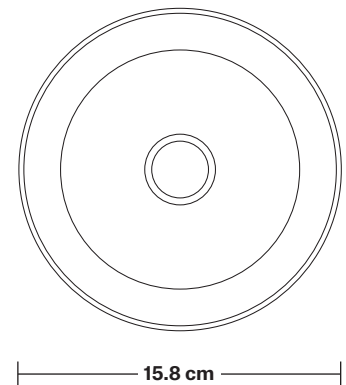

Brooklyn Tinted Glass Cone Pendant - 6 Inch

Product Code: BR-TGL-CP6

H: 26 cm x W: 15.8 cm x D: 15.8 cm

SPECIFICATIONS

We meet all UK and EU lighting and safety regulations.

Our products are hand finished to ensure an authentic vintage look and therefore they may vary slightly from those shown in the images.

Wall mount screws not included.

Holders available: Brass, Pewter, Copper.

Flex: 1m Black Round Fabric Flex.

Ceiling rose: Pewter.

DIMENSIONS

Shade Diameter: 15.8 cm / 6.2"

Shade Height (no holder): 16.5 cm / 6.4"

Holder Diameter: 6 cm / 2.3"

Holder Height: 11 cm / 4.3"

Ceiling Rose Diameter: 12 cm / 4.7"

Ceiling Rose Height: 2 cm / 0.8"

Brooklyn Cord Set ES E27 Bulb Holder

Product Code: BR-CS

H: 113 cm x W: 12 cm x D: 12 cm

H: 16 cm x W: 15.8 cm x D: 15.8 cm

SPECIFICATIONS

We meet all UK and EU lighting and safety regulations.

Our products are hand finished to ensure an authentic vintage look and therefore they may vary slightly from those shown in the images.