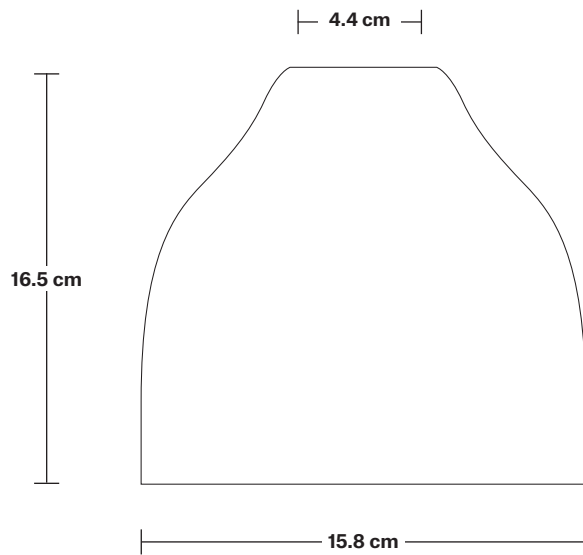

Holder Diameter: 6 cm / 2.3"

Holder Height: 11 cm / 4.3"

Ceiling Rose Diameter: 12 cm / 4.7"

Ceiling Rose Height: 2 cm / 0.8"

Brooklyn Cord Set ES E27 Bulb Holder

Product Code: BR-CS

H: 113 cm x W: 12 cm x D: 12 cm

Ceiling rose: Pewter.

DIMENSIONS

Bulb Holder Diameter: 6 cm / 2.5"

Bulb Holder Height: 11 cm / 4.3"

Ceiling Rose height: 12 cm / 4.9"

Full Drop: 113 cm / 44.5"

Tinted Glass Cone - 6 Inch - Shade Only

Product Code: TGL-C6-SO

H: 16 cm x W: 15.8 cm x D: 15.8 cm

SPECIFICATIONS

We meet all UK and EU lighting and safety regulations.

Our products are hand finished to ensure an authentic vintage look and therefore they may vary slightly from those shown in the images.

Shade weight: 0.6 kg

INFORMATION

Finishes: Amber, Smoke Grey.

DIMENSIONS

Shade Diameter: 15.8 cm / 6.2"

Shade Height (no holder): 16.5 cm / 6.4"

INDUSTVILLE

Tinted Glass Cone - 6 Inch - Smoke Grey