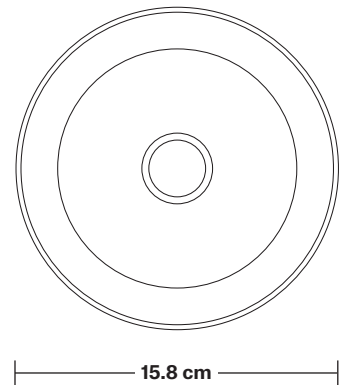

Holder Diameter: 6 cm / 2.3"

Holder Height: 11 cm / 4.3"

Ceiling Rose Diameter: 12 cm / 4.7"

Ceiling Rose Height: 2 cm / 0.8"

Brooklyn Cord Set ES E27 Bulb Holder

Product Code: BR-CS

H: 113 cm x W: 12 cm x D: 12 cm

Ceiling rose: Pewter.

DIMENSIONS

Bulb Holder Diameter: 6 cm / 2.5"

Bulb Holder Height: 11 cm / 4.3"

Ceiling Rose height: 12 cm / 4.9"

Full Drop: 113 cm / 44.5"

Tinted Glass Cone - 6 Inch - Shade Only

Product Code: TGL-C6-SO

H: 16 cm x W: 15.8 cm x D: 15.8 cm

SPECIFICATIONS

We meet all UK and EU lighting and safety regulations.

Our products are hand finished to ensure an authentic vintage look and therefore they may vary slightly from those shown in the images.

Shade weight: 0.6 kg

INFORMATION

Finishes: Amber, Smoke Grey.

DIMENSIONS

Shade Diameter: 15.8 cm / 6.2"

Shade Height (no holder): 16.5 cm / 6.4"

INDUSTVILLE

Tinted Glass Cone - 6 Inch - Smoke Grey