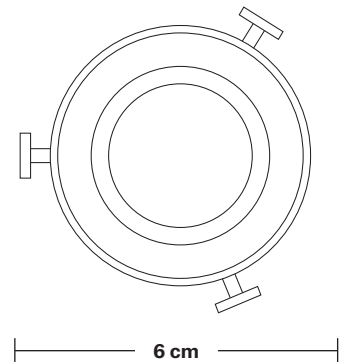

Brooklyn Tinted Glass Cone Flush Mount - 6 Inch

Product Code: BR-TGL-CFM6

H: 32.5 cm x W: 15.8 cm x D: 15.8 cm

SPECIFICATIONS

We meet all UK and EU lighting and safety regulations.

Our products are hand finished to ensure an authentic vintage look and therefore they may vary slightly from those shown in the images.

Wall mount screws not included.

Holders available: Brass, Pewter, Copper.

Ceiling rose: Pewter.

DIMENSIONS

Shade Diameter: 15.8 cm / 6.2"

Shade Height (no holder): 16.5 cm / 6.4"

Holder Diameter: 6 cm / 2.3"

Holder Height: 18 cm / 7.1"

Ceiling Rose Diameter: 12 cm / 4.7"

Ceiling Rose Height: 2 cm / 0.8"

Brooklyn Flush Mount Holder

Product Code: BR-FM

H: 17.5 cm x W: 12 cm x D: 12 cm

SPECIFICATIONS

We meet all UK and EU lighting and safety regulations.

Ceiling Rose Diameter: 12 cm / 4.7"

Ceiling Rose Depth: 2 cm / 0.8"

Tinted Glass Cone - 6 Inch - Shade Only

Product Code: TGL-C6-SO

H: 16 cm x W: 15.8 cm x D: 15.8 cm

SPECIFICATIONS

We meet all UK and EU lighting and safety regulations.