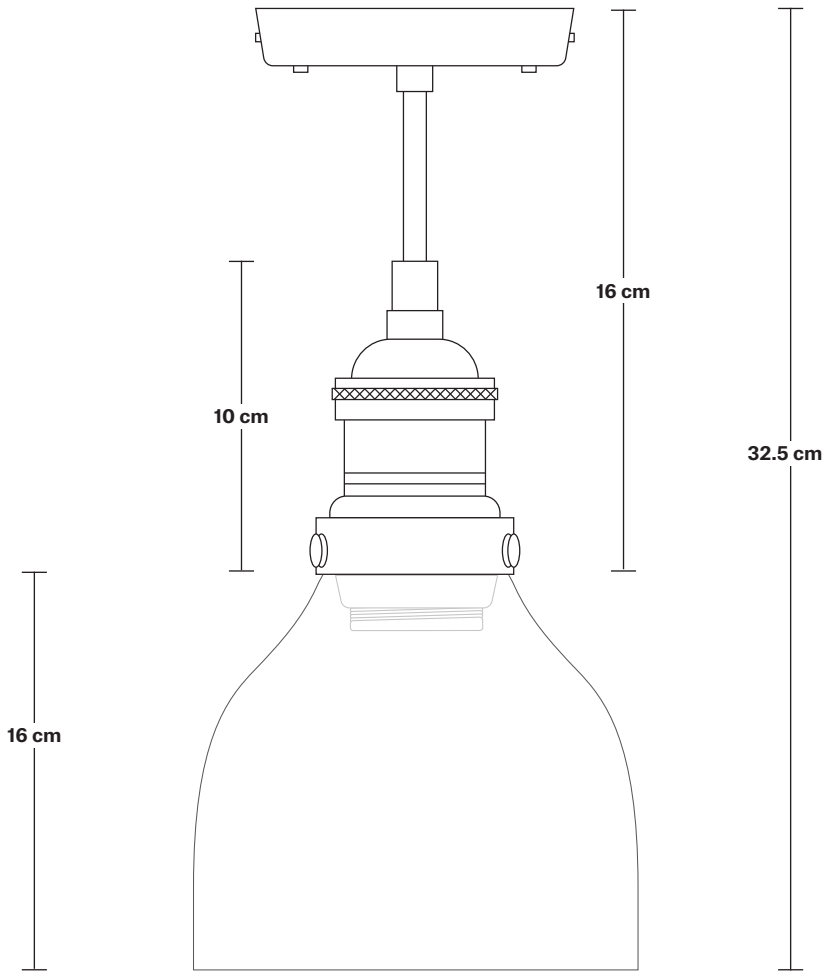

Brooklyn Tinted Glass Cone Flush Mount - 6 Inch

Product Code: BR-TGL-CFM6

H: 32.5 cm x W: 15.8 cm x D: 15.8 cm

SPECIFICATIONS

We meet all UK and EU lighting and safety regulations.

Our products are hand finished to ensure an authentic vintage look and therefore they may vary slightly from those shown in the images.

Bulb required: Standard screw (E27) fitting, max 40W.

Shade weight: 0.6 kg | **Holder weight:** 0.5 kg

Maximum weight: 1.1 kg

INFORMATION

Finishes: Amber, Smoke Grey.

Ready to be installed, installation required.

Wall mount screws not included.

Holders available: Brass, Pewter, Copper.

Ceiling rose: Pewter.

DIMENSIONS

Shade Diameter: 15.8 cm / 6.2"

Shade Height (no holder): 16.5 cm / 6.4"

Holder Diameter: 6 cm / 2.3"

Holder Height: 18 cm / 7.1"

Ceiling Rose Diameter: 12 cm / 4.7"

Ceiling Rose Height: 2 cm / 0.8"

Brooklyn Flush Mount Holder

Product Code: BR-FM

H: 17.5 cm x W: 12 cm x D: 12 cm

SPECIFICATIONS

We meet all UK and EU lighting and safety regulations.