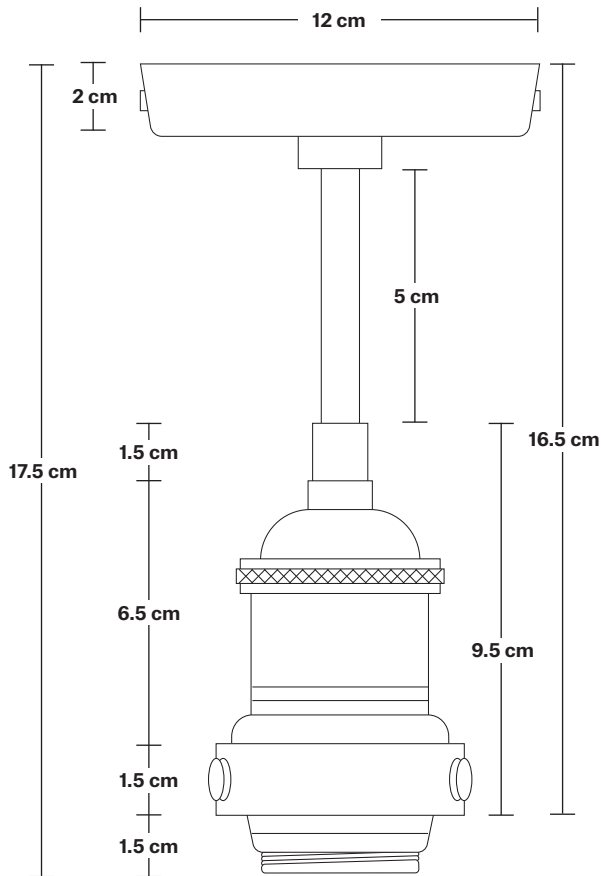

Wall mount screws not included.

Holders available: Brass, Pewter, Copper.

Ceiling rose: Pewter.

DIMENSIONS

Shade Diameter: 15.8 cm / 6.2"

Shade Height (no holder): 16.5 cm / 6.4"

Holder Diameter: 6 cm / 2.3"

Holder Height: 18 cm / 7.1"

Ceiling Rose Diameter: 12 cm / 4.7"

Ceiling Rose Height: 2 cm / 0.8"

Brooklyn Flush Mount Holder

Product Code: BR-FM

H: 17.5 cm x W: 12 cm x D: 12 cm

SPECIFICATIONS

We meet all UK and EU lighting and safety regulations.

INFORMATION

Finishes: Brass, Pewter, Copper.

Ready to be installed, installation required.

Wall mount screws not included.

Ceiling rose: Pewter.

DIMENSIONS

Holder Diameter: 12 cm / 4.7"

Holder Height: 17.5 cm / 6.9"

Ceiling Rose Diameter: 12 cm / 4.7"

Ceiling Rose Depth: 2 cm / 0.8"

Tinted Glass Cone - 6 Inch - Shade Only

Product Code: TGL-C6-SO

H: 16 cm x W: 15.8 cm x D: 15.8 cm

SPECIFICATIONS

We meet all UK and EU lighting and safety regulations.