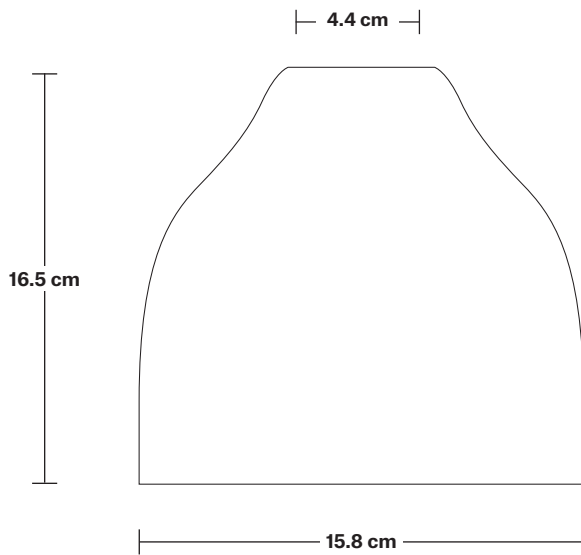

Wall mount screws not included.

Holders available: Brass, Pewter, Copper.

Ceiling rose: Pewter.

DIMENSIONS

Shade Diameter: 15.8 cm / 6.2"

Shade Height (no holder): 16.5 cm / 6.4"

Holder Diameter: 6 cm / 2.3"

Holder Height: 18 cm / 7.1"

Ceiling Rose Diameter: 12 cm / 4.7"

Ceiling Rose Height: 2 cm / 0.8"

Brooklyn Flush Mount Holder

Product Code: BR-FM

H: 17.5 cm x W: 12 cm x D: 12 cm

SPECIFICATIONS

We meet all UK and EU lighting and safety regulations.

INFORMATION

Finishes: Brass, Pewter, Copper.

Ready to be installed, installation required.

Wall mount screws not included.

Ceiling rose: Pewter.

DIMENSIONS

Holder Diameter: 12 cm / 4.7"

Holder Height: 17.5 cm / 6.9"

Ceiling Rose Diameter: 12 cm / 4.7"

Ceiling Rose Depth: 2 cm / 0.8"

Tinted Glass Cone - 6 Inch - Shade Only

Product Code: TGL-C6-SO

H: 16 cm x W: 15.8 cm x D: 15.8 cm

SPECIFICATIONS

We meet all UK and EU lighting and safety regulations.