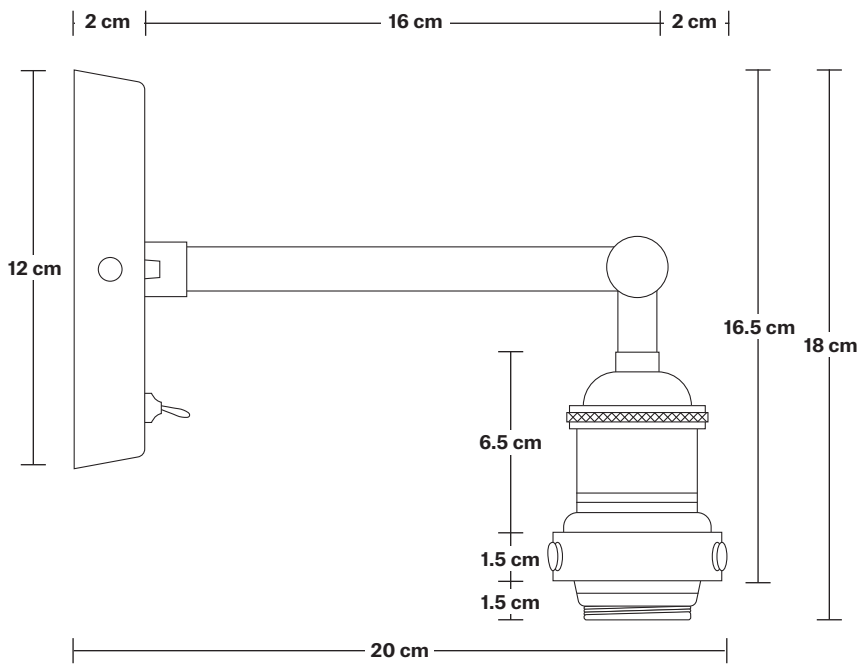

## DIMENSIONS

Shade Diameter: 15.8 cm / 6.2"

Shade Height (no holder): 16.5 cm / 6.4"

Holder Diameter: 6 cm / 2.5"

Holder Height: 18 cm / 7.1"

Wall Rose Diameter: 12 cm / 4.9"

Wall Rose Height: 2 cm / 0.8"

# Brooklyn Wall Light Holder

Product Code: BR-WL

H: 18 cm x W: 12 cm x D: 20 cm

## DIMENSIONS

Holder Diameter: 6 cm / 2.5"

Holder Height: 18 cm / 7.1"

Projection: 20 cm / 7.9"

Wall Rose Diameter: 12 cm / 4.9"

Wall Rose Depth: 2 cm / 0.8"

## DIMENSIONS

Shade Diameter: 15.8 cm / 6.2"

Shade Height (no holder): 16.5 cm / 6.4"

INDUSTVILLE