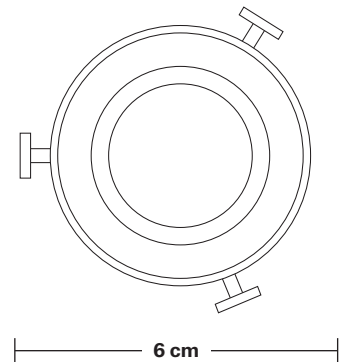

## DIMENSIONS

Shade Diameter: 15.8 cm / 6.2"

Shade Height (no holder): 16.5 cm / 6.4"

Holder Diameter: 6 cm / 2.5"

Holder Height: 18 cm / 7.1"

Wall Rose Diameter: 12 cm / 4.9"

Wall Rose Height: 2 cm / 0.8"

# Brooklyn Wall Light Holder

Product Code: BR-WL

H: 18 cm x W: 12 cm x D: 20 cm

## DIMENSIONS

Holder Diameter: 6 cm / 2.5"

Holder Height: 18 cm / 7.1"

Projection: 20 cm / 7.9"

Wall Rose Diameter: 12 cm / 4.9"

Wall Rose Depth: 2 cm / 0.8"

## DIMENSIONS

Shade Diameter: 15.8 cm / 6.2"

Shade Height (no holder): 16.5 cm / 6.4"

INDUSTVILLE