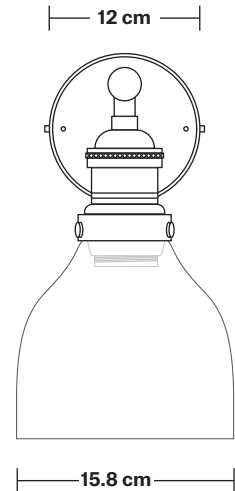

# Brooklyn Tinted Glass Cone Wall Light - 6 Inch

Product Code: BR-TGL-CWL6

H: 33 cm x W: 15.8 cm x D: 25 cm

## DIMENSIONS

Shade Diameter: 15.8 cm / 6.2"

Shade Height (no holder): 16.5 cm / 6.4"

Holder Diameter: 6 cm / 2.5"

Holder Height: 18 cm / 7.1"

Wall Rose Diameter: 12 cm / 4.9"

Wall Rose Height: 2 cm / 0.8"

## DIMENSIONS

Holder Diameter: 6 cm / 2.5"

Holder Height: 18 cm / 7.1"

Projection: 20 cm / 7.9"

Wall Rose Diameter: 12 cm / 4.9"

Wall Rose Depth: 2 cm / 0.8"

## DIMENSIONS

Shade Diameter: 15.8 cm / 6.2"

Shade Height (no holder): 16.5 cm / 6.4"

INDUSTVILLE