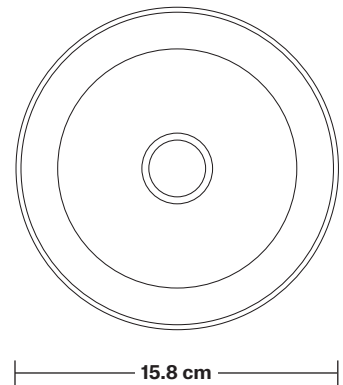

## DIMENSIONS

Shade Diameter: 15.8 cm / 6.2"

Shade Height (no holder): 16.5 cm / 6.4"

Holder Diameter: 6 cm / 2.5"

Holder Height: 18 cm / 7.1"

Wall Rose Diameter: 12 cm / 4.9"

Wall Rose Height: 2 cm / 0.8"

## DIMENSIONS

Holder Diameter: 6 cm / 2.5"

Holder Height: 18 cm / 7.1"

Projection: 20 cm / 7.9"

Wall Rose Diameter: 12 cm / 4.9"

Wall Rose Depth: 2 cm / 0.8"

# Tinted Glass Cone - 6 Inch - Shade Only

Product Code: TGL-C6-SO

H: 16 cm x W: 15.8 cm x D: 15.8 cm

## DIMENSIONS

Shade Diameter: 15.8 cm / 6.2"

Shade Height (no holder): 16.5 cm / 6.4"

INDUSTVILLE