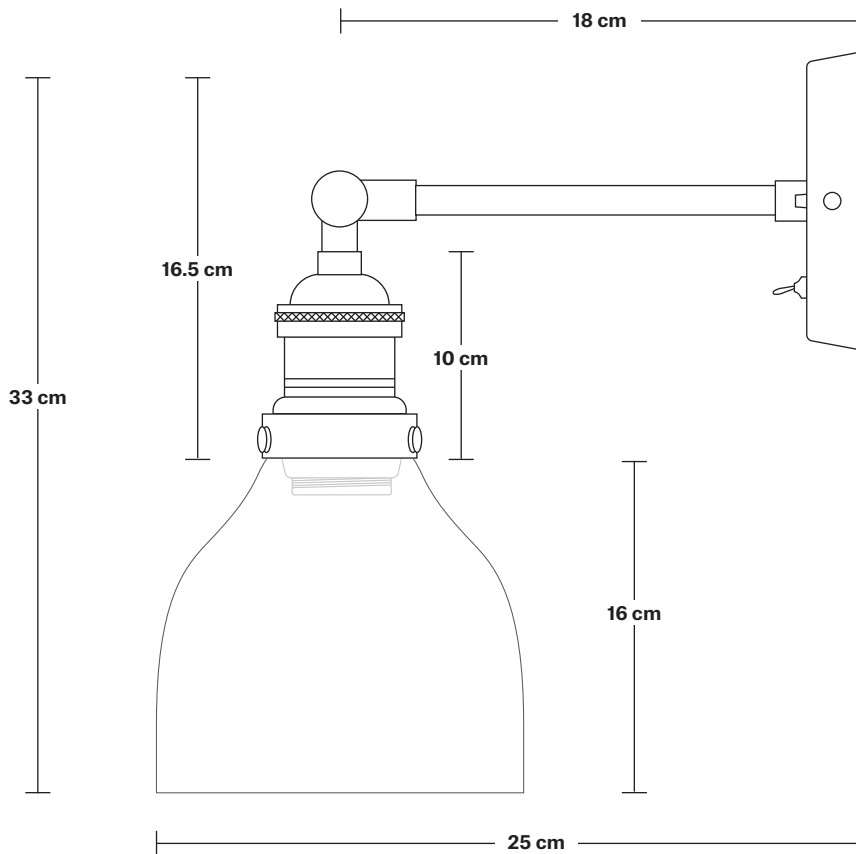

# Brooklyn Tinted Glass Cone Wall Light - 6 Inch

Product Code: BR-TGL-CWL6

H: 33 cm x W: 15.8 cm x D: 25 cm

## DIMENSIONS

Shade Diameter: 15.8 cm / 6.2"

Shade Height (no holder): 16.5 cm / 6.4"

Holder Diameter: 6 cm / 2.5"

Holder Height: 18 cm / 7.1"

Wall Rose Diameter: 12 cm / 4.9"

Wall Rose Height: 2 cm / 0.8"

## DIMENSIONS

Holder Diameter: 6 cm / 2.5"

Holder Height: 18 cm / 7.1"

Projection: 20 cm / 7.9"

Wall Rose Diameter: 12 cm / 4.9"

Wall Rose Depth: 2 cm / 0.8"

## DIMENSIONS

Shade Diameter: 15.8 cm / 6.2"

Shade Height (no holder): 16.5 cm / 6.4"

INDUSTVILLE