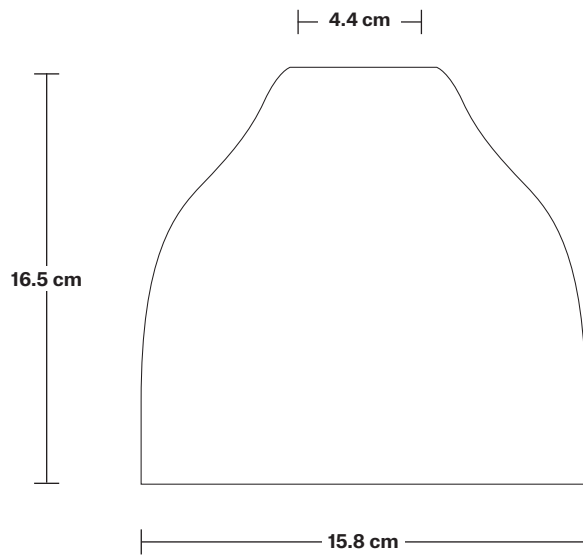

## DIMENSIONS

Shade Diameter: 15.8 cm / 6.2"

Shade Height (no holder): 16.5 cm / 6.4"

Holder Diameter: 6 cm / 2.5"

Holder Height: 18 cm / 7.1"

Wall Rose Diameter: 12 cm / 4.9"

Wall Rose Height: 2 cm / 0.8"

## DIMENSIONS

Holder Diameter: 6 cm / 2.5"

Holder Height: 18 cm / 7.1"

Projection: 20 cm / 7.9"

Wall Rose Diameter: 12 cm / 4.9"

Wall Rose Depth: 2 cm / 0.8"

# Tinted Glass Cone - 6 Inch - Shade Only

Product Code: TGL-C6-SO

H: 16 cm x W: 15.8 cm x D: 15.8 cm

## DIMENSIONS

Shade Diameter: 15.8 cm / 6.2"

Shade Height (no holder): 16.5 cm / 6.4"

INDUSTVILLE